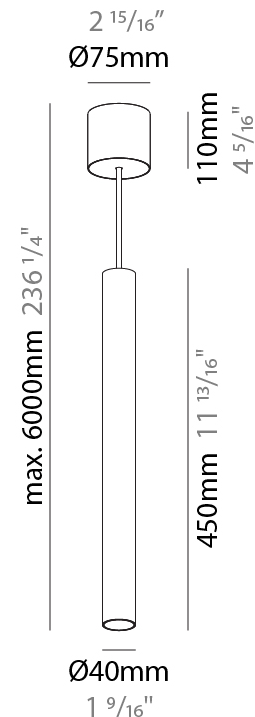

GENERAL

Series: Hangover
Subseries: Hangover Monopoint Surface Canopy
Brand: Prolicht
Division: Architectural
Mounting Type: Suspension
Mounting Location: Ceiling
Subcategory: Pendant

PHYSICAL

Shape: Cylinder
Diameter (mm): 40
Diameter (in): 1 ⁹/₁₆
Height (mm): 450
Height (in): 17 ¹³/₁₆
Max. Overall Height (mm): 2450
Max. Overall Height (in): 96 ⁷/₁₆
Light Distribution: Downlight
Diffuser: Shine Ring 0-6
Fixture Finish: SSR / BKV / CWI / CRY / HAB / UFT / ITA / RUA / FTG / MYG / LOD / PUS / FRO / FUP / KIA / POP / BLS / SPG / MEY / GOH / GUM / CHC / COM / ABZ / JAG / OBR / MOS / ROR
Fixture Material: Aluminum
Cable Details: 2000mm / 6000mm Cable in White / Black / Orange / Red

ELECTRICAL

Lamp Type: LED (Zhaga Standard)
Input Wattage (W): 10.9
Total Output Wattage (W): 9
Dimming: Non-Dimmable
Driver Included: Yes
Driver Location: Integrated
Driver Type: Constant Current
Driver Class: Class 2
Housing: ENCP3
Input Voltage (V): 120
Constant Current (MA): 500
Upon Request: Remote: 0-10Vdc dimming / Phase dimming 120Vac

LED

Number of LEDs: 1
Color Temperature (°K): 2700 / 3000 / 4000
Max. Delivered Lumen (lm): 842
CRI: >90 CRI
Efficiency (%): 86
Lamp Life (hrs): 50000
Upon Request: ***3500K available in minimum quantities (larger quantities upon request)

OPTICAL

Reflector: 40 / 50

RATINGS AND CERTIFICATIONS

Certified By: Certified for North American Standards
IP rating: IP20