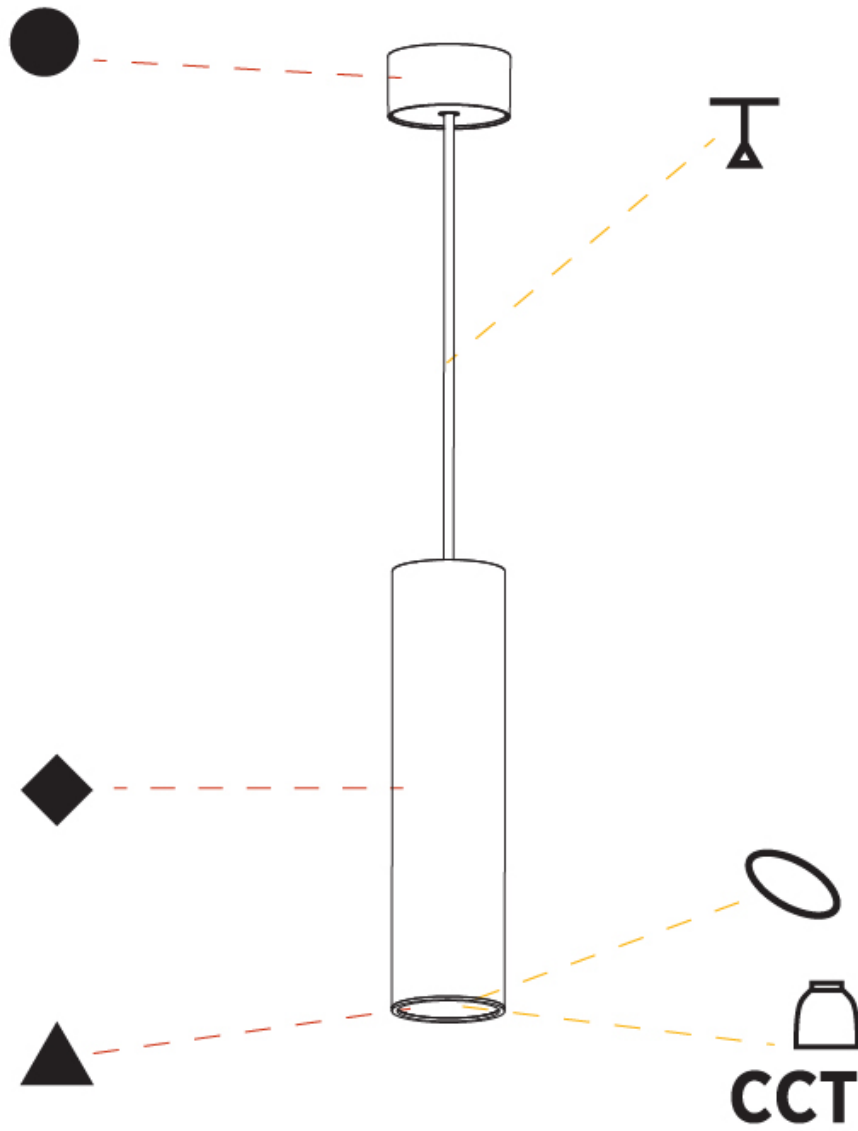

HANGOVER MONOPOINT SURFACE CANOPY SUSPENSION

A300166-

PROJECT
TYPE
SPECIFIER
QUANTITY
DATE