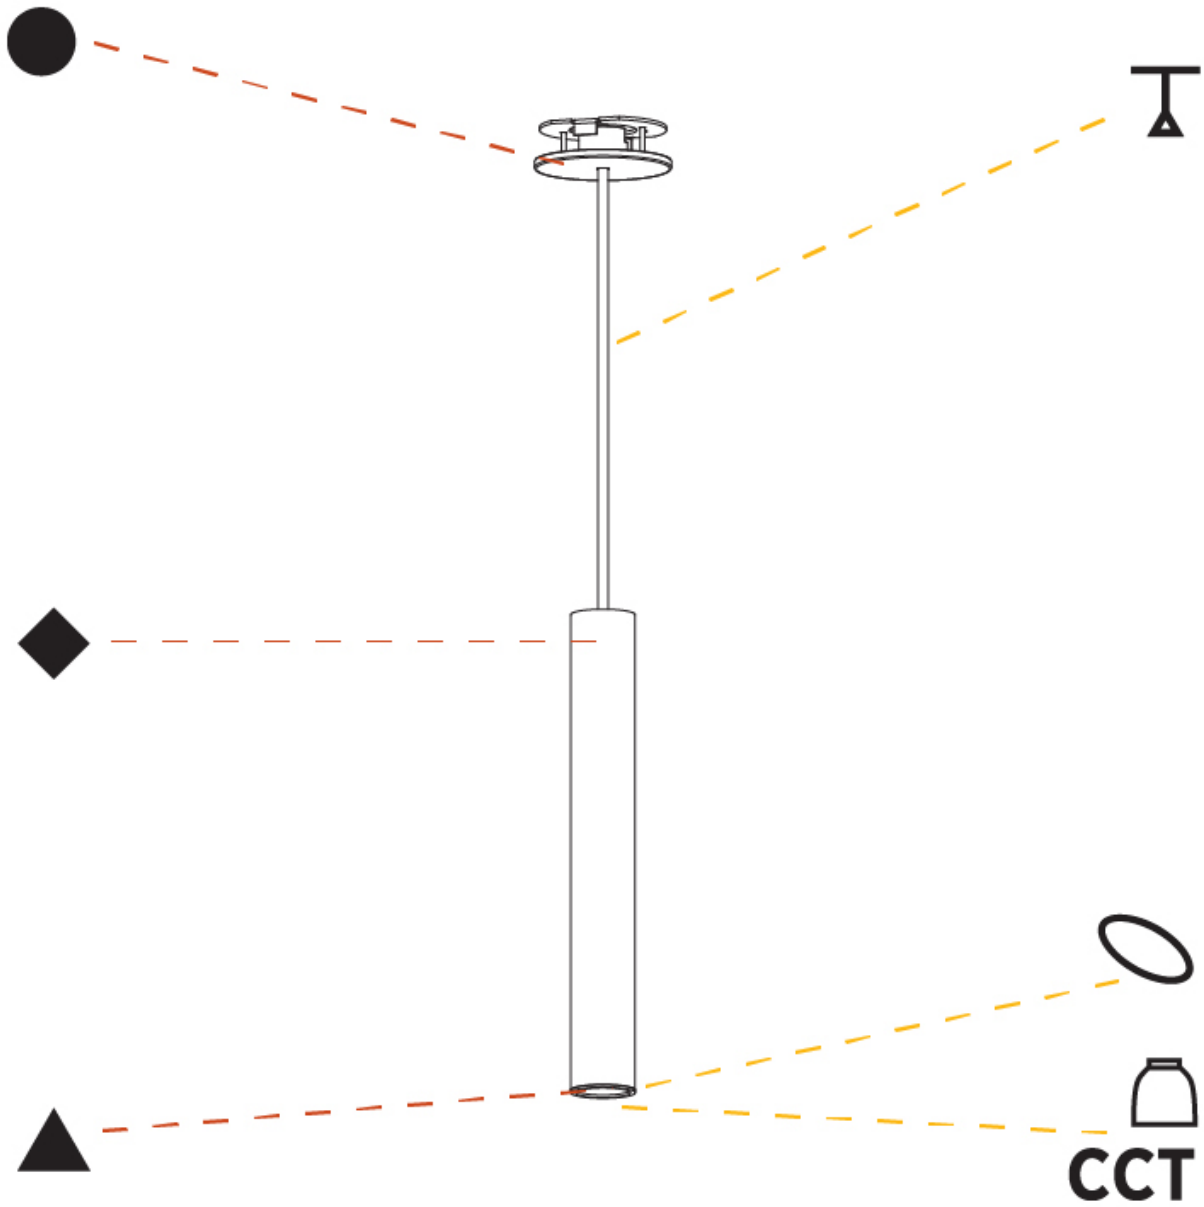

HANGOVER MONOPOINT RECESSED CANOPY SUSPENSION

A300151-

PROJECT
TYPE
SPECIFIER
QUANTITY
DATE