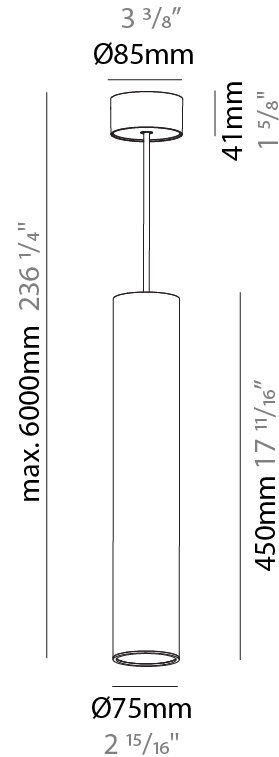

GENERAL

Series: Hangover
Subseries: Hangover Monopoint Surface Canopy
Brand: Prolicht
Division: Architectural
Mounting Type: Suspension
Mounting Location: Ceiling
Subcategory: Pendant

PHYSICAL

Shape: Cylinder
Diameter (mm): 75
Diameter (in): 2 ¹⁵/₁₆
Height (mm): 450
Height (in): 17 ¹¹/₁₆
Max. Overall Height (mm): 2450
Max. Overall Height (in): 96 ⁷/₁₆
Light Distribution: Downlight
Diffuser: Shine Ring 0-6
Fixture Finish: SSR / BKV / CWI / CRY / HAB / UFT / ITA / RUA / FTG / MYG / LOD / PUS / FRO / FUP / KIA / POP / BLS / SPG / MEY / GOH / GUM / CHC / COM / ABZ / JAG / OBR / MOS / ROR
Fixture Material: Aluminum
Cable Details: 2000mm / 6000mmm Cable in White / Black / Orange / Red

ELECTRICAL

Lamp Type: LED (Zhaga Standard)
Input Wattage (W): 20
Total Output Wattage (W): 18.9
Dimming: Non-Dimmable
Driver Included: Yes
Driver Location: Integrated
Driver Type: Constant Current
Driver Class: Class 2
Housing: ENCP3
Input Voltage (V): 120
Constant Current (MA): 500
Upon Request: Remote: 0-10Vdc dimming / Phase dimming 120Vac

LED

Number of LEDs: 1
Color Temperature (°K): 2700 / 3000 / 4000
Max. Delivered Lumen (lm): 1680
CRI: >90 CRI
Efficiency (%): 86
Lamp Life (hrs): 50000

OPTICAL

Reflector: 18 / 36 / 52

RATINGS AND CERTIFICATIONS

Certified By: Certified for North American Standards
IP rating: IP20