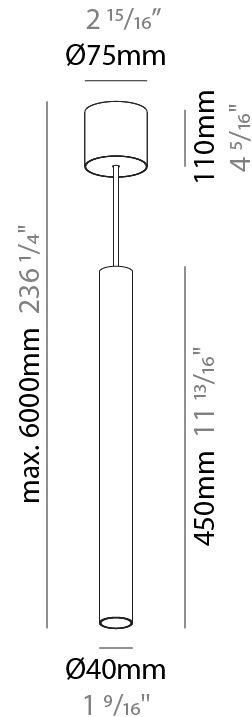

GENERAL

Series: Hangover
Subseries: Hangover Monopoint Surface Canopy
Brand: Prolicht
Division: Architectural
Mounting Type: Suspension
Mounting Location: Ceiling
Subcategory: Pendant

PHYSICAL

Shape: Cylinder
Diameter (mm): 40
Diameter (in): 1 9/16
Height (mm): 450
Height (in): 17 13/16
Max. Overall Height (mm): 2450
Max. Overall Height (in): 96 7/16
Light Distribution: Downlight
Diffuser: Shine Ring 0-6
Fixture Finish: SSR / BKV / CWI / CRY / HAB / UFT / ITA / RUA / FTG / MYG / LOD / PUS / FRO / FUP / KIA / POP / BLS / SPG / MEY / GOH / GUM / CHC / COM / ABZ / JAG / OBR / MOS / ROR
Fixture Material: Aluminum
Cable Details: 2000mm / 6000mm Cable in White / Black / Orange / Red

ELECTRICAL

Lamp Type: LED (Zhaga Standard)
Input Wattage (W): 10.9
Total Output Wattage (W): 9
Dimming: Non-Dimmable
Driver Included: Yes
Driver Location: Integrated
Driver Type: Constant Current
Driver Class: Class 2
Housing: ENCP3
Input Voltage (V): 120
Constant Current (mA): 500
Upon Request: Remote: 0-10Vdc dimming / Phase dimming 120Vac

LED

Number of LEDs: 1
Color Temperature (°K): 2700 / 3000 / 4000
Max. Delivered Lumen (lm): 842
CRI: >90 CRI
Efficiency (%): 86
Lamp Life (hrs): 50000
Upon Request: ***3500K available in minimum quantities (larger quantities upon request)

OPTICAL

Reflector: 40 / 50

RATINGS AND CERTIFICATIONS

Certified By: Certified for North American Standards
IP rating: IP20