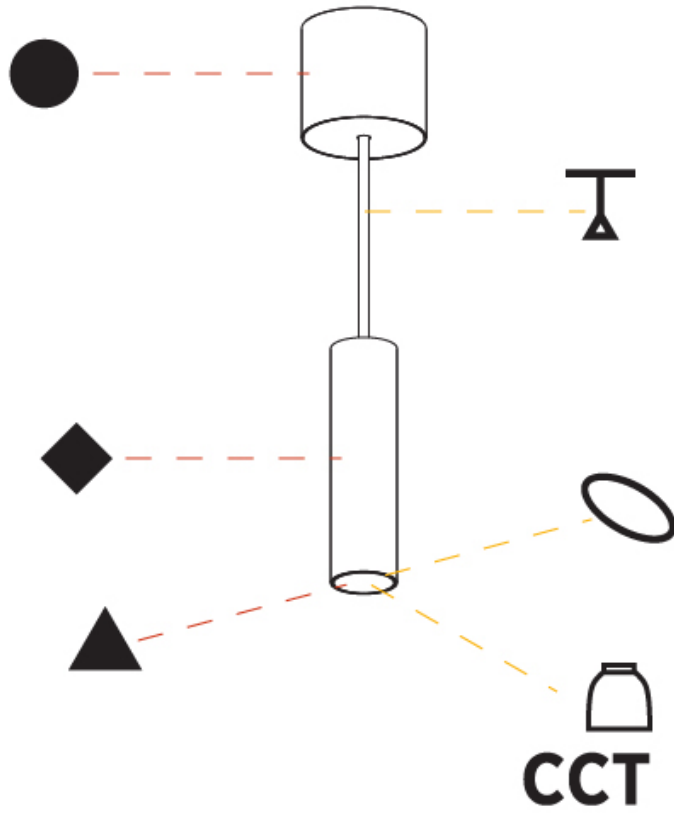

HANGOVER MONOPOINT SURFACE CANOPY SUSPENSION

A300153-

PROJECT
TYPE
SPECIFIER
QUANTITY
DATE