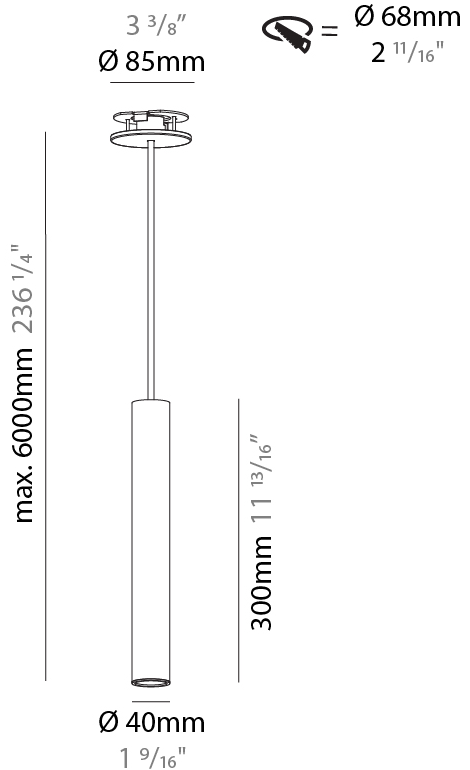

GENERAL

Series: Hangover
Subseries: Hangover Monopoint Recessed Canopy
Brand: Prolicht
Division: Architectural
Mounting Type: Suspension
Mounting Location: Ceiling
Subcategory: Pendant

PHYSICAL

Shape: Cylinder
Diameter (mm): 40
Diameter (in): 1 9/16
Height (mm): 300
Height (in): 11 13/16
Max. Overall Height (mm): 2300
Max. Overall Height (in): 90 9/16
Light Distribution: Downlight
Diffuser: Shine Ring 0-6
Fixture Finish: SSR / BKV / CWI / CRY / HAB / UFT / ITA / RUA / FTG / MYG / LOD / PUS / FRO / FUP / KIA / POP / BLS / SPG / MEY / GOH / GUM / CHC / COM / ABZ / JAG / OBR / MOS / ROR
Fixture Material: Aluminum
Cable Details: 2000mm / 6000mm Cable in White / Black / Orange / Red
Cut-out Measurements: 68mm / 2 11/16"

ELECTRICAL

Lamp Type: LED (Zhaga Standard)
Input Wattage (W): 10.9
Total Output Wattage (W): 9
Dimming: Non-Dimmable
Driver Included: Yes
Driver Location: External
Driver Type: Constant Current
Driver Class: Class 2
Input Voltage (V): 120
Constant Current (mA): 500
Upon Request: Remote: 0-10Vdc dimming / Phase dimming 120Vac

LED

Number of LEDs: 1
Color Temperature (°K): 2700 / 3000 / 4000
Max. Delivered Lumen (lm): 842
CRI: >90 CRI
Lamp Life (hrs): 50000
Upon Request: ***3500K available in minimum quantities (larger quantities upon request)

OPTICAL

Reflector°: 40 / 50

RATINGS AND CERTIFICATIONS

Certified By: Certified for North American Standards
IP rating: IP20