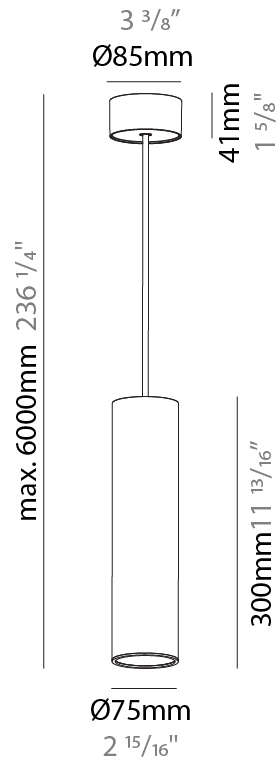

GENERAL

Series: Hangover
Subseries: Hangover Monopoint Surface Canopy
Brand: Prolicht
Division: Architectural
Mounting Type: Suspension
Mounting Location: Ceiling
Subcategory: Pendant

PHYSICAL

Shape: Cylinder
Diameter (mm): 75
Diameter (in): 2 15/16
Height (mm): 300
Height (in): 11 13/16
Max. Overall Height (mm): 2300
Max. Overall Height (in): 90 9/16
Light Distribution: Downlight
Diffuser: Shine Ring 0-6
Fixture Finish: SSR / BKV / CWI / CRY / HAB / UFT / ITA / RUA / FTG / MYG / LOD / PUS / FRO / FUP / KIA / POP / BLS / SPG / MEY / GOH / GUM / CHC / COM / ABZ / JAG / OBR / MOS / ROR
Fixture Material: Aluminum
Cable Details: 2000mm / 6000mm Cable in White / Black / Orange / Red

ELECTRICAL

Lamp Type: LED (Zhaga Standard)
Input Wattage (W): 10.9
Total Output Wattage (W): 9
Dimming: Non-Dimmable
Driver Included: Yes
Driver Location: Integrated
Driver Type: Constant Current
Driver Class: Class 2
Housing: ENCP3
Input Voltage (V): 120
Constant Current (mA): 500
Upon Request: Remote: 0-10Vdc dimming / Phase dimming 120Vac

LED

Number of LEDs: 1
Color Temperature (°K): 2700 / 3000 / 4000
Max. Delivered Lumen (lm): 923
CRI: >90 CRI
Efficiency (%): 86
Lamp Life (hrs): 50000

OPTICAL

Reflector: 18 / 36 / 52

RATINGS AND CERTIFICATIONS

Certified By: Certified for North American Standards
IP rating: IP20