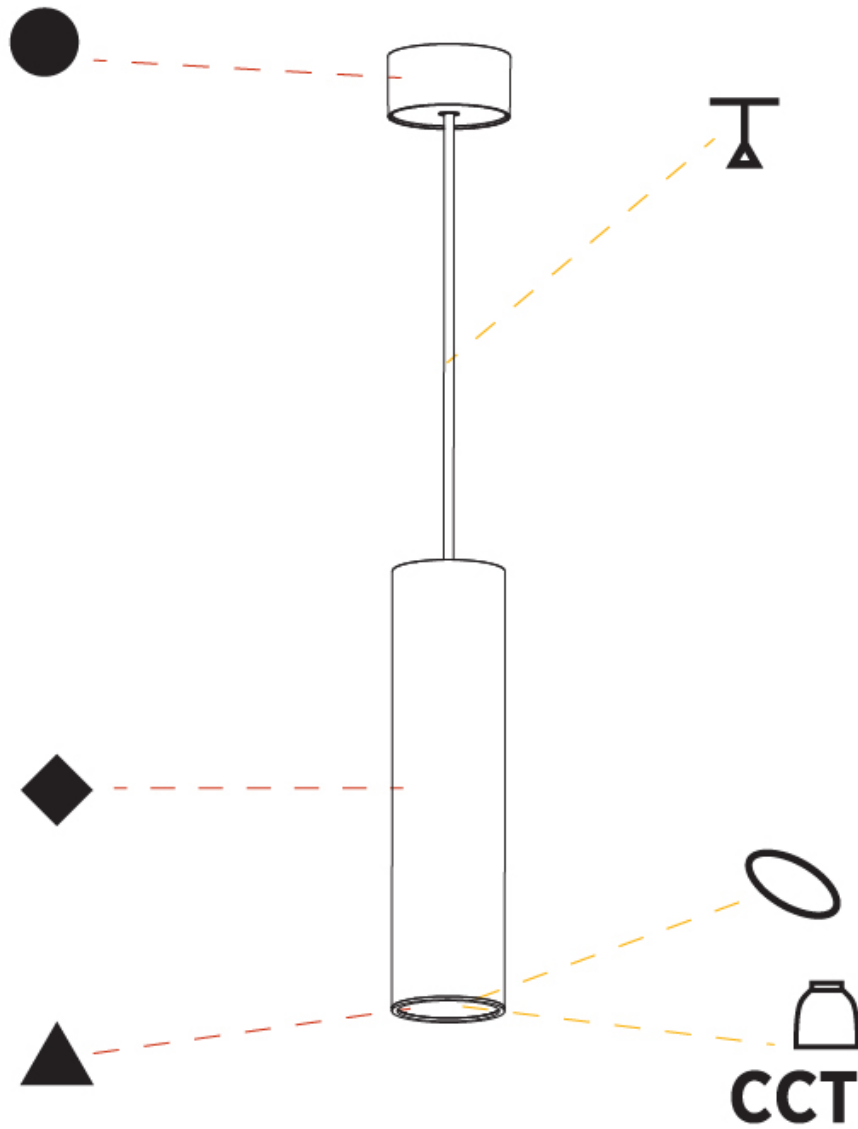

HANGOVER MONOPOINT SURFACE CANOPY SUSPENSION

A300166-

PROJECT
TYPE
SPECIFIER
QUANTITY
DATE