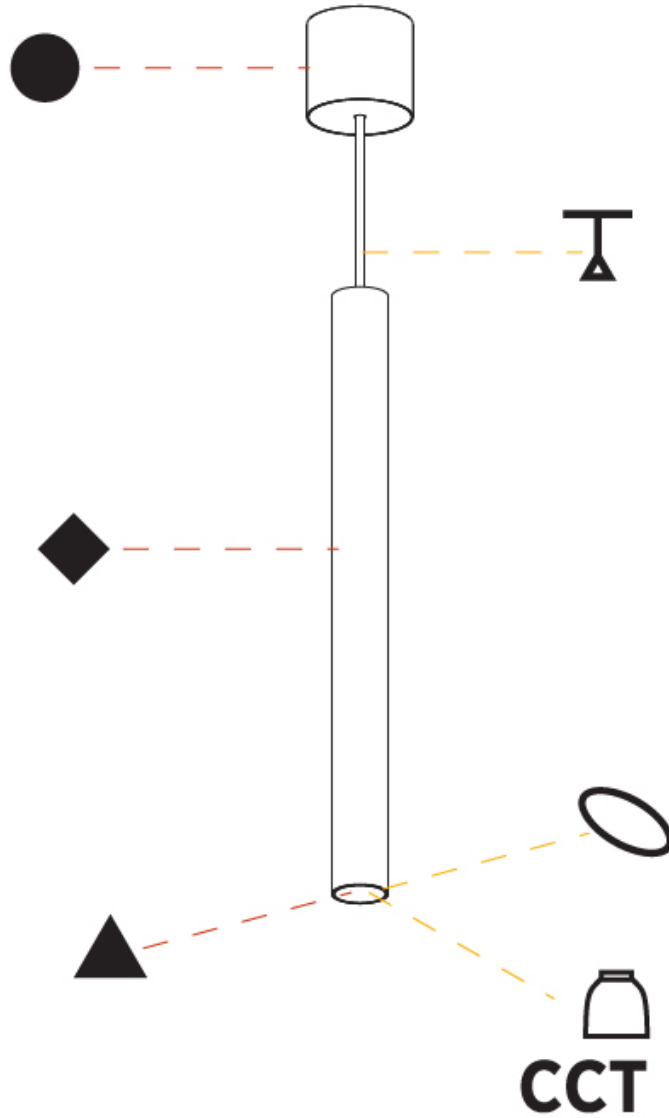

HANGOVER MONOPOINT SURFACE CANOPY SUSPENSION

A300155-

PROJECT
TYPE
SPECIFIER
QUANTITY
DATE

A