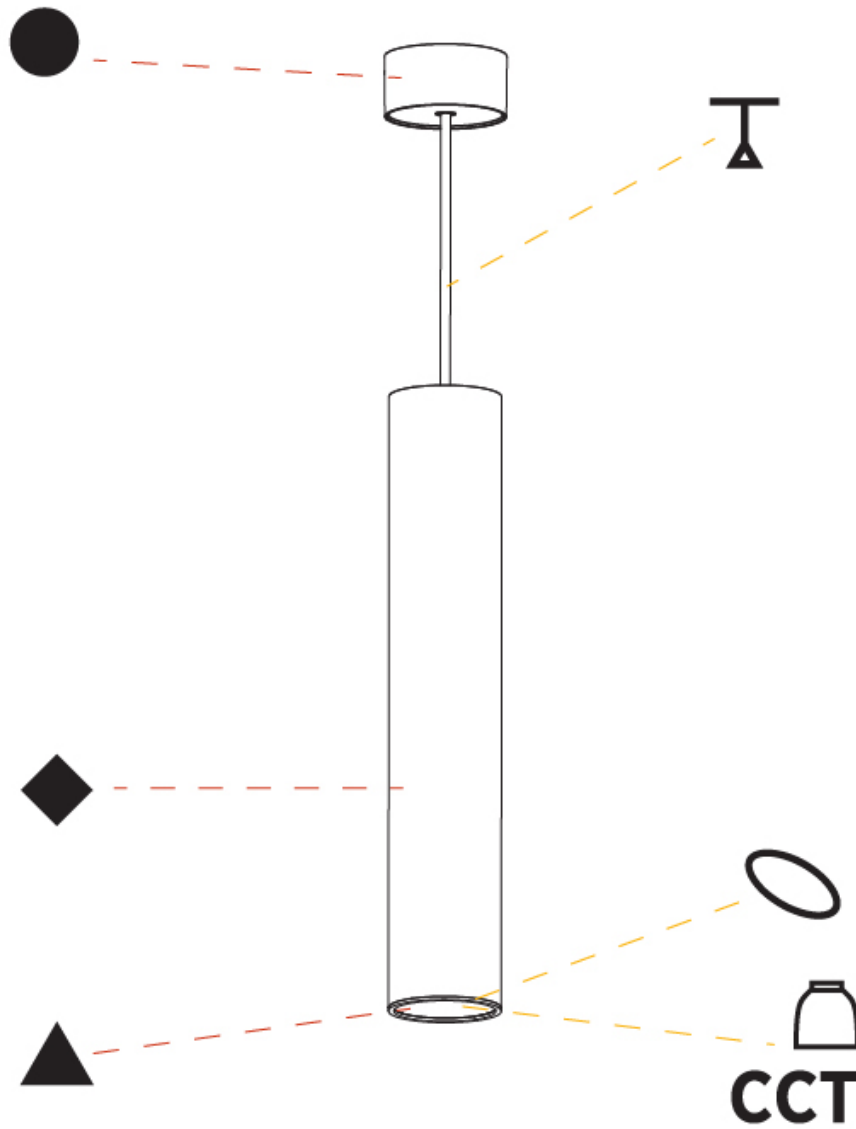

HANGOVER MONOPOINT SURFACE CANOPY SUSPENSION

A300169-

PROJECT
TYPE
SPECIFIER
QUANTITY
DATE

A