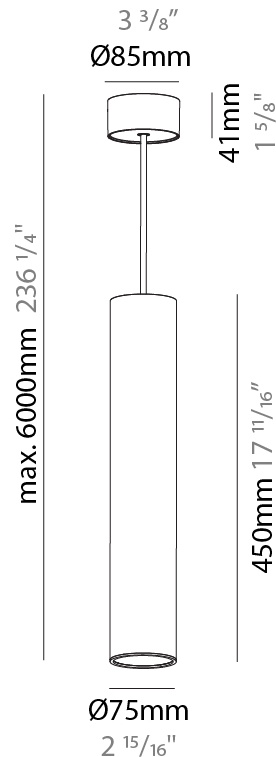

GENERAL

Series: Hangover
Subseries: Hangover Monopoint Surface Canopy
Brand: Prolicht
Division: Architectural
Mounting Type: Suspension
Mounting Location: Ceiling
Subcategory: Pendant

PHYSICAL

Shape: Cylinder
Diameter (mm): 75
Diameter (in): 2 ¹⁵/₁₆
Height (mm): 450
Height (in): 17 ¹¹/₁₆
Max. Overall Height (mm): 2450
Max. Overall Height (in): 96 ⁷/₁₆
Light Distribution: Downlight
Diffuser: Shine Ring 0-6
Fixture Finish: SSR / BKV / CWI / CRY / HAB / UFT / ITA / RUA / FTG / MYG / LOD / PUS / FRO / FUP / KIA / POP / BLS / SPG / MEY / GOH / GUM / CHC / COM / ABZ / JAG / OBR / MOS / ROR
Fixture Material: Aluminum
Cable Details: 2000mm / 6000mmm Cable in White / Black / Orange / Red

ELECTRICAL

Lamp Type: LED (Zhaga Standard)
Input Wattage (W): 20
Total Output Wattage (W): 18.9
Dimming: Non-Dimmable
Driver Included: Yes
Driver Location: Integrated
Driver Type: Constant Current
Driver Class: Class 2
Housing: ENCP3
Input Voltage (V): 120
Constant Current (MA): 500
Upon Request: Remote: 0-10Vdc dimming / Phase dimming 120Vac

LED

Number of LEDs: 1
Color Temperature (°K): 2700 / 3000 / 4000
Max. Delivered Lumen (lm): 1680
CRI: >90 CRI
Efficiency (%): 86
Lamp Life (hrs): 50000

OPTICAL

Reflector: 18 / 36 / 52

RATINGS AND CERTIFICATIONS

Certified By: Certified for North American Standards
IP rating: IP20