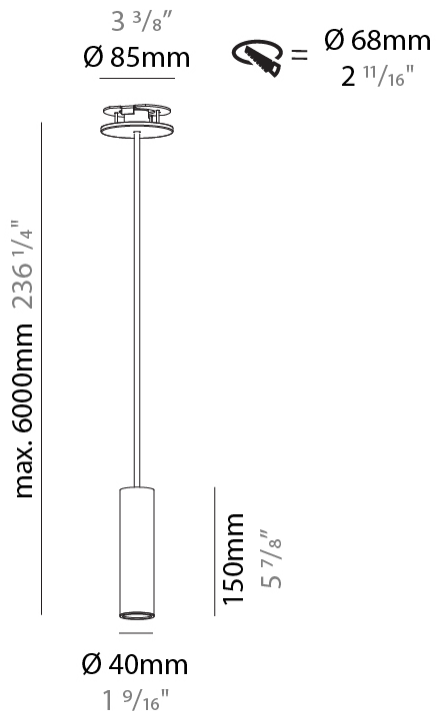

PHYSICAL

Shape: Cylinder
Diameter (mm): 40
Diameter (in): 1 9/16
Height (mm): 150
Height (in): 5 7/8
Max. Overall Height (mm): 2150
Max. Overall Height (in): 84 5/8
Min. Recessing Depth (mm): 75
Min. Recessing Depth (in): 2 15/16
Light Distribution: Downlight
Weight (kg): 0.389
Weight (lbs): 0.856
Diffuser: Shine Ring 0-6
Fixture Finish: SSR / BKV / CWI / CRY / HAB / UFT / ITA / RUA / FTG / MYG / LOD / PUS / FRO / FUP / KIA / POP / BLS / SPG / MEY / GOH / GUM / CHC / COM / ABZ / JAG / OBR / MOS / ROR
Fixture Material: Aluminum
Cable Details: 2000mm / 6000mm Cable in White / Black / Orange / Red
Cut-out Measurements: 68mm / 2 11/16"

ELECTRICAL

Lamp Type: LED (Zhaga Standard)
Input Wattage (W): 10.9
Total Output Wattage (W): 9
Dimming: Non-Dimmable
Driver Included: Yes
Driver Location: External
Driver Type: Constant Current
Driver Class: Class 2
Input Voltage (V): 120
Constant Current (MA): 500
Upon Request: Remote: 0-10Vdc dimming / Phase dimming 120Vac

LED

Number of LEDs: 1
Color Temperature (°K): 2700 / 3000 / 4000
Max. Delivered Lumen (lm): 842
CRI: >90 CRI
Lamp Life (hrs): 50000
Upon Request: ***3500K available in minimum quantities (larger quantities upon request)

OPTICAL

Reflector: 40 / 50

RATINGS AND CERTIFICATIONS

Certified By: Certified for North American Standards
IP Rating: IP20
© 2024, T 1800-388-3382, F 416-247-9319, www.zaneen.com