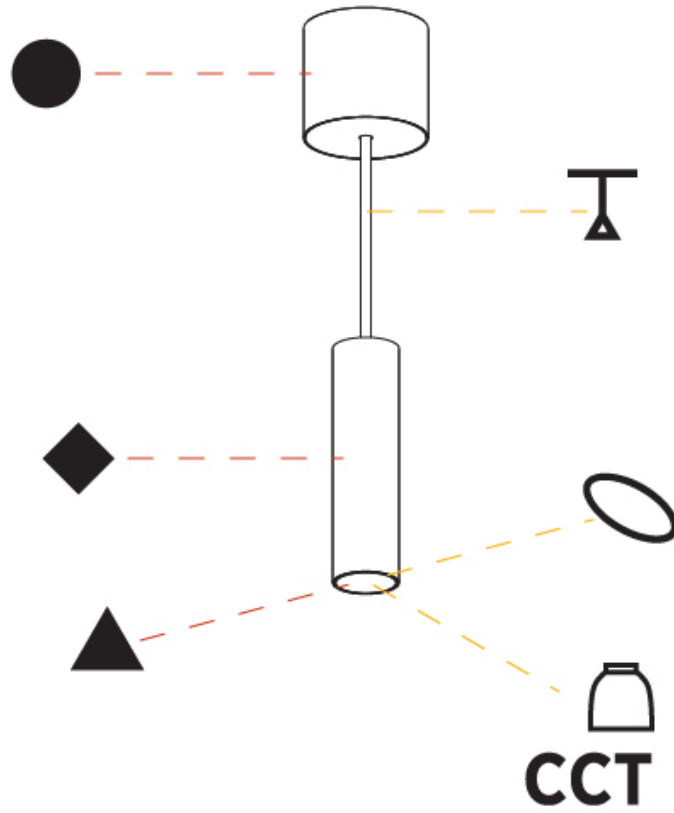

HANGOVER MONOPOINT SURFACE CANOPY SUSPENSION

A300153-

PROJECT
TYPE
SPECIFIER
QUANTITY
DATE

A