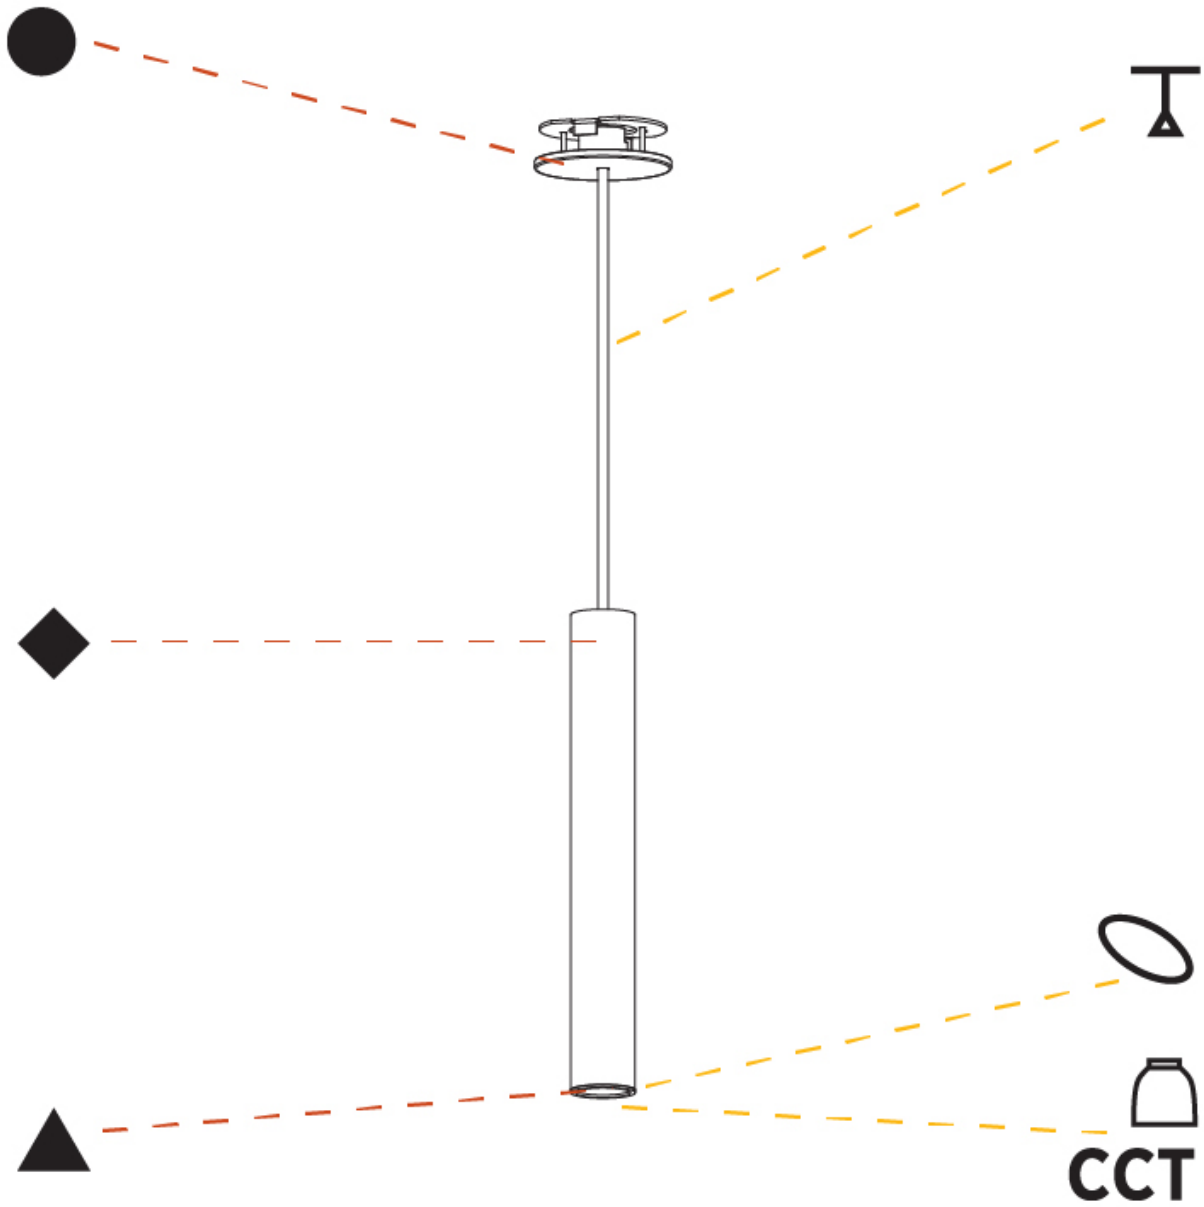

HANGOVER MONOPOINT RECESSED CANOPY SUSPENSION

A300151-

PROJECT
TYPE
SPECIFIER
QUANTITY
DATE

A