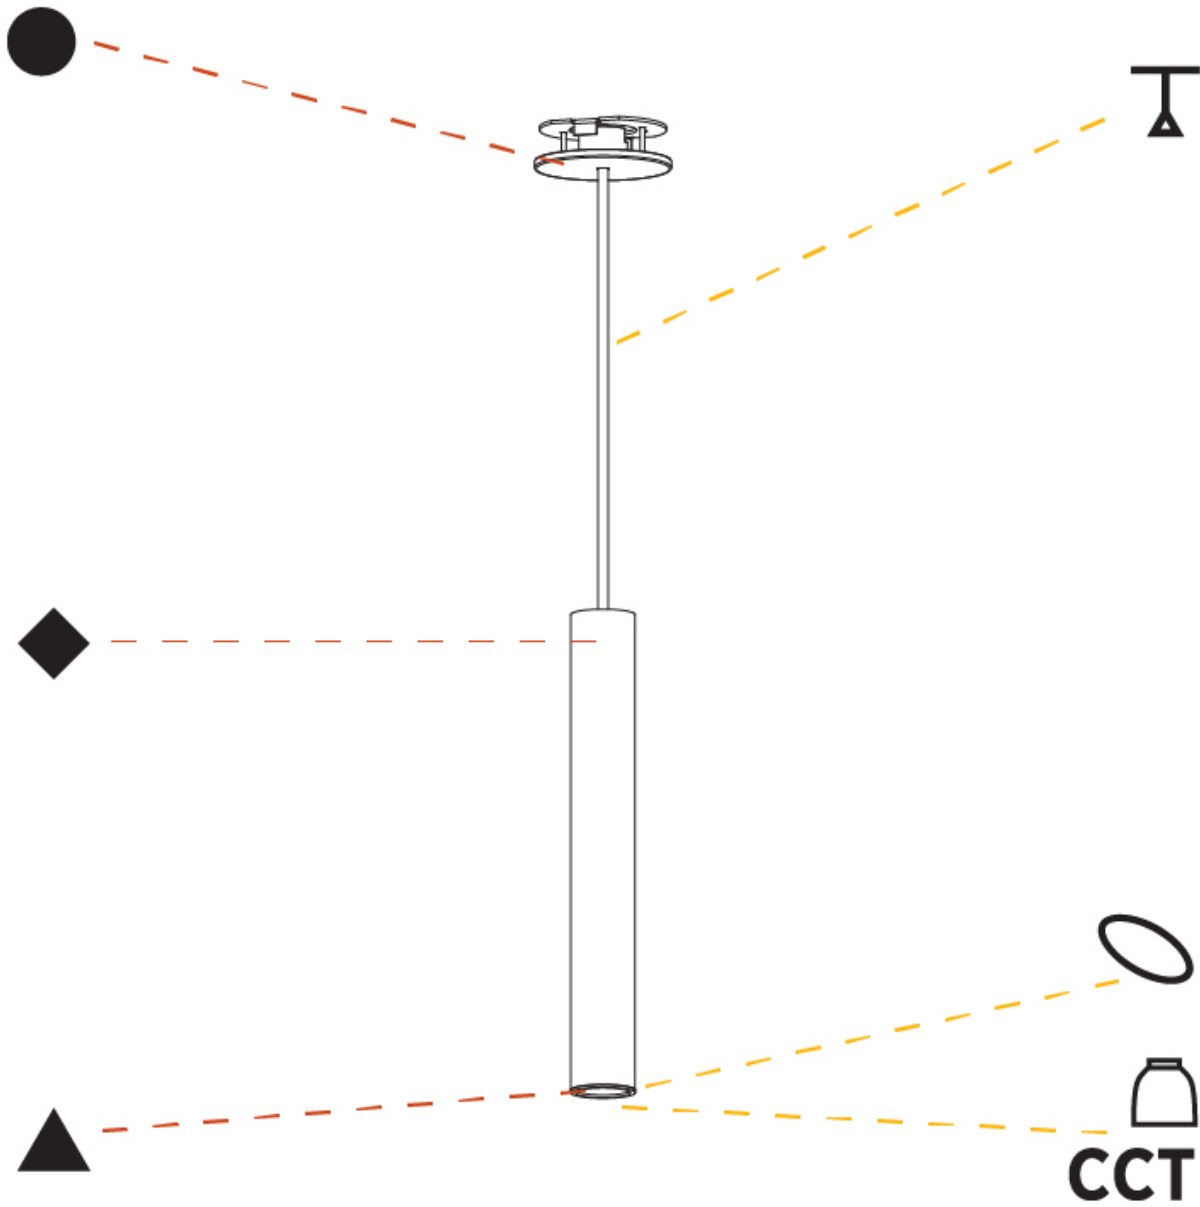

HANGOVER MONOPOINT RECESSED CANOPY SUSPENSION

A300151-

PROJECT

TYPE

SPECIFIER

QUANTITY

DATE

A