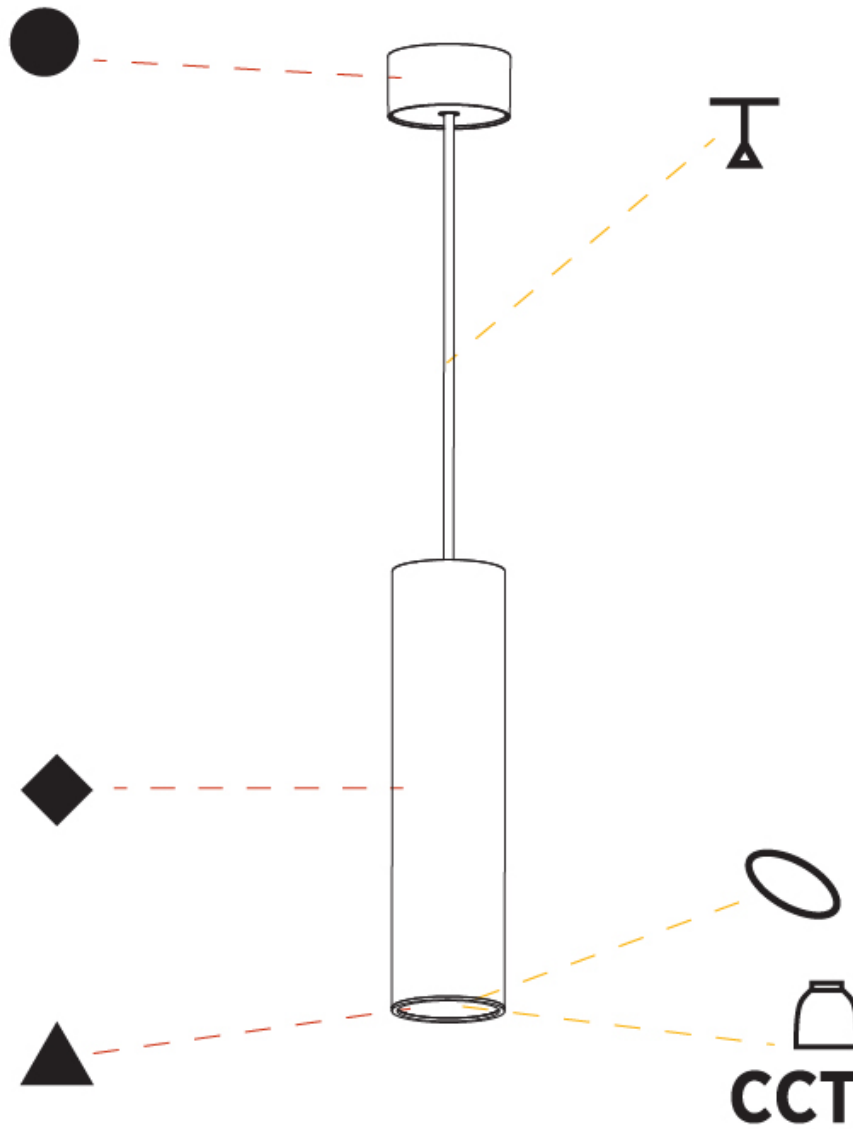

HANGOVER MONOPOINT SURFACE CANOPY SUSPENSION

A300166-

PROJECT	_____
TYPE	_____
SPECIFIER	_____
QUANTITY	_____
DATE	_____