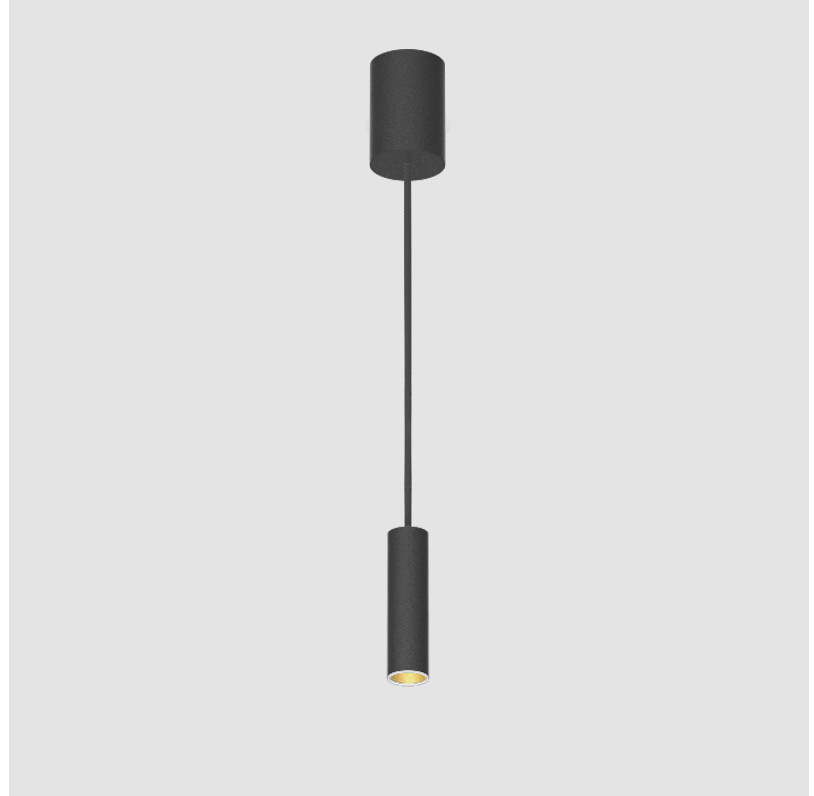

GENERAL

Series: Hangover
Subseries: Hangover Monopoint Surface Canopy
Brand: Prolicht
Division: Architectural
Mounting Type: Suspension
Mounting Location: Ceiling
Subcategory: Pendant

PHYSICAL

Shape: Cylinder
Diameter (mm): 40
Diameter (in): 1 ⁹/₁₆
Height (mm): 150
Height (in): 5 ⁷/₈
Max. Overall Height (mm): 2150
Max. Overall Height (in): 84 ⁵/₈
Light Distribution: Downlight
Weight (kg): 0.75
Weight (lbs): 1.65
Diffuser: Shine Ring 0-6
Fixture Finish: SSR / BKV / CWI / CRY / HAB / UFT / ITA / RUA / FTG / MYG / LOD / PUS / FRO / FUP / KIA / POP / BLS / SPG / MEY / GOH / GUM / CHC / COM / ABZ / JAG / OBR / MOS / ROR
Fixture Material: Aluminum
Cable Details: 2000mm / 6000mm Cable in White / Black / Orange / Red

ELECTRICAL

Lamp Type: LED (Zhaga Standard)
Input Wattage (W): 10.9
Total Output Wattage (W): 9
Dimming: Non-Dimmable
Driver Included: Yes
Driver Location: Integrated
Driver Type: Constant Current
Driver Class: Class 2
Input Voltage (V): 120
Constant Current (MA): 500
Upon Request: Remote: 0-10Vdc dimming / Phase dimming 120Vac

LED

Number of LEDs: 1
Color Temperature (°K): 2700 / 3000 / 4000
Max. Delivered Lumen (lm): 842
CRI: >90 CRI
Lamp Life (hrs): 50000

OPTICAL

Reflector: 40 / 50

RATINGS AND CERTIFICATIONS

Certified By: Certified for North American Standards
IP rating: IP20