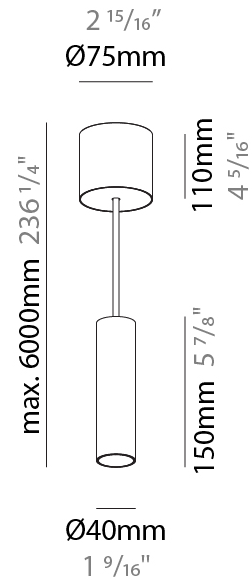

GENERAL

Series: Hangover
Subseries: Hangover Monopoint Surface Canopy
Partner: Prolicht
Division: Architectural
Installation: Suspension
Product Type: Pendant
Mounting Location: Ceiling
Light Distribution: Direct

PHYSICAL

Shape: Cylinder
Diameter (mm): 40
Diameter (in): 1 9/16
Height (mm): 150
Height (in): 5 7/8
Max. Overall Height (mm): 2150
Max. Overall Height (in): 84 5/8
Weight (kg): 0.75
Weight (lbs): 1.65
Diffuser: Shine Ring 0-6
Fixture Finish: SSR / BKV / CWI / CRY / HAB / UFT / ITA / RUA / FTG / MYG / LOD / PUS / FRO / FUP / KIA / POP / BLS / SPG / MEY / GOH / CHC / COM / ABZ / JAG / OBR / MOS / ROR
Fixture Material: Aluminum
Cable Details: 2000mm / 6000mm Cable in White / Black / Orange / Red

ELECTRICAL

Lamp Type: LED (Zhaga Standard)
Input Wattage (W): 10.9
Total Output Wattage (W): 9
Dimming: Non-Dimmable
Driver Included: Yes
Driver Location: Integrated
Driver Type: Constant Current
Driver Class: Class 2
Input Voltage (V): 120
Constant Current (MA): 500
Upon Request: Remote: 0-10Vdc dimming / Phase dimming 120Vac

LED

Number of LEDs: 1
Color Temperature (°K): 2700 / 3000 / 4000
Max. Delivered Lumen (lm): 842
CRI: >90 CRI
Lamp Life (hrs): 50000

OPTICAL

Reflector: 40 / 50

RATINGS AND CERTIFICATIONS

Certified By: Certified for North American Standards
IP rating: IP20