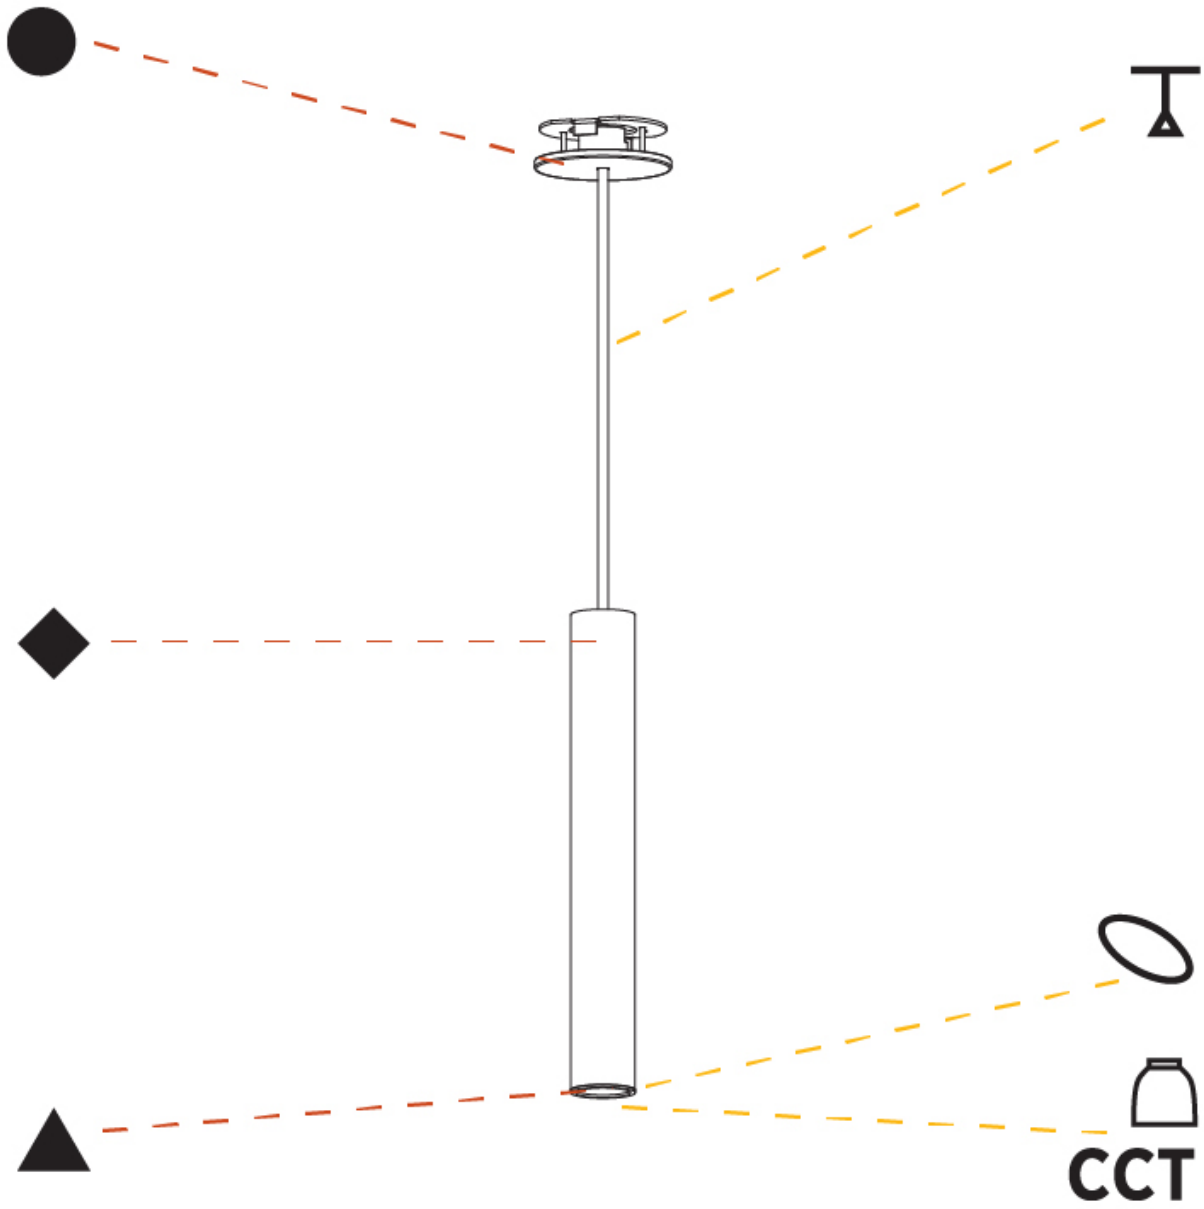

OPTICAL

Reflector°: 40 / 50

RATINGS AND CERTIFICATIONS

Certified By: Certified for North American Standards
IP rating: IP20

HANGOVER MONOPOINT RECESSED CANOPY SUSPENSION

A300151-

PROJECT
TYPE
SPECIFIER
QUANTITY
DATE