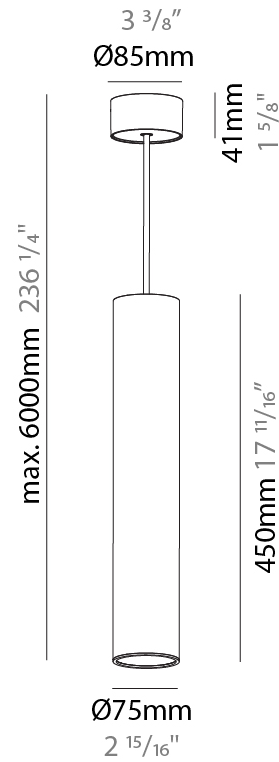

GENERAL

Series: Hangover
Subseries: Hangover Monopoint Surface Canopy
Partner: Prolicht
Division: Architectural
Installation: Suspension
Product Type: Pendant
Mounting Location: Ceiling
Light Distribution: Direct

PHYSICAL

Shape: Cylinder
Diameter (mm): 75
Diameter (in): 2 ¹⁵/₁₆
Height (mm): 450
Height (in): 17 ¹¹/₁₆
Max. Overall Height (mm): 2450
Max. Overall Height (in): 96 ⁷/₁₆
Diffuser: Shine Ring 0-6
Fixture Finish: SSR / BKV / CWI / CRY / HAB / UFT / ITA / RUA / FTG / MYG / LOD / PUS / FRO / FUP / KIA / POP / BLS / SPG / MEY / GOH / CHC / COM / ABZ / JAG / OBR / MOS / ROR
Fixture Material: Aluminum
Cable Details: 2000mm / 6000mmm Cable in White / Black / Orange / Red

ELECTRICAL

Lamp Type: LED (Zhaga Standard)
Input Wattage (W): 20
Total Output Wattage (W): 18.9
Dimming: Non-Dimmable
Driver Included: Yes
Driver Location: Integrated
Driver Type: Constant Current
Driver Class: Class 2
Housing: ENCP3
Input Voltage (V): 120
Constant Current (MA): 500
Upon Request: Remote: 0-10Vdc dimming / Phase dimming 120Vac

LED

Number of LEDs: 1
Color Temperature (°K): 2700 / 3000 / 4000
Max. Delivered Lumen (lm): 1680
CRI: >90 CRI
Efficiency (%): 86
Lamp Life (hrs): 50000

OPTICAL

Reflector: 18 / 36 / 52

RATINGS AND CERTIFICATIONS

Certified By: Certified for North American Standards
IP rating: IP20