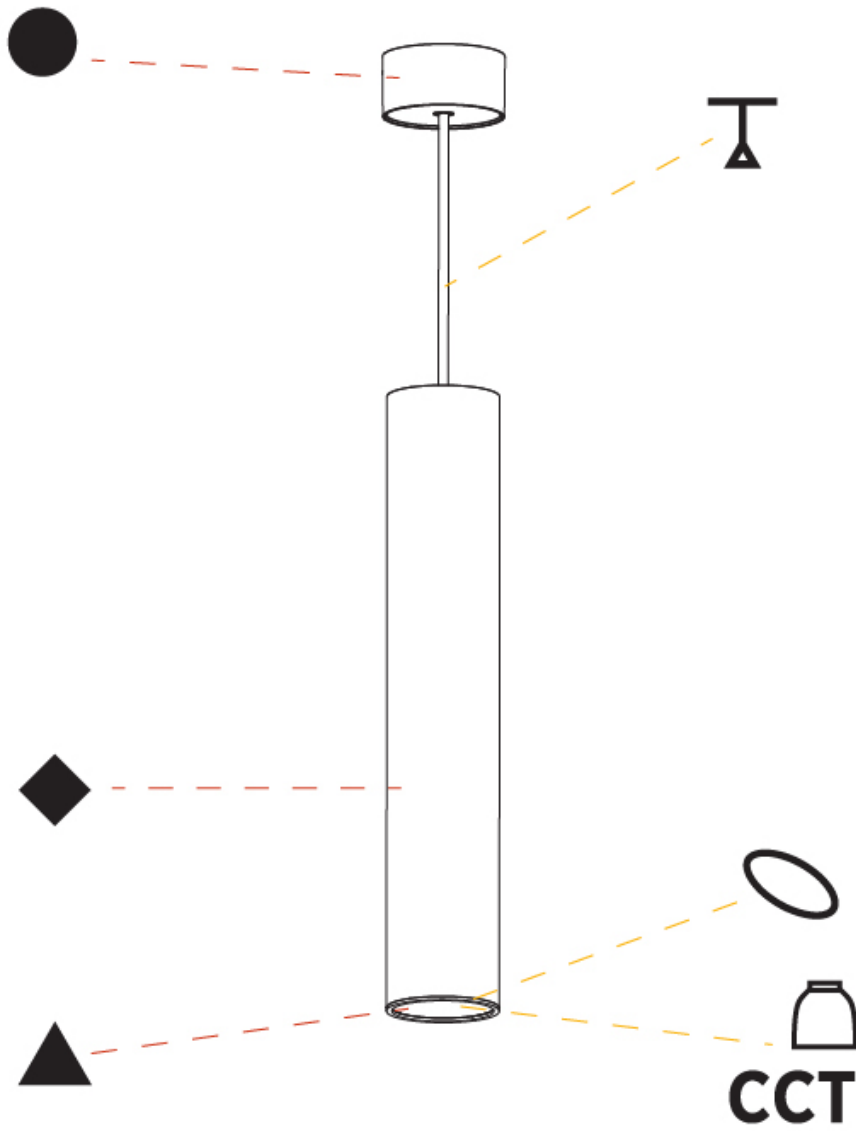

HANGOVER MONOPOINT SURFACE CANOPY SUSPENSION

A300170-

PROJECT	_____
TYPE	_____
SPECIFIER	_____
QUANTITY	_____
DATE	_____

A