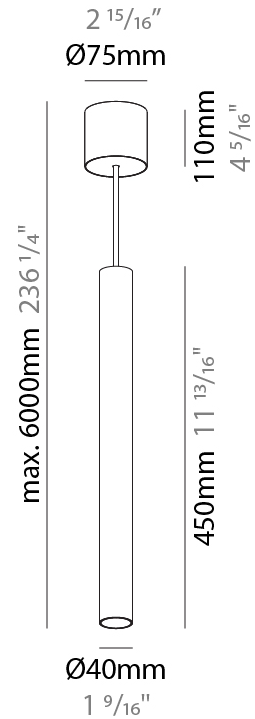

GENERAL

Series: Hangover
Subseries: Hangover Monopoint Surface Canopy
Brand: Prolicht
Division: Architectural
Mounting Type: Suspension
Mounting Location: Ceiling
Subcategory: Pendant

PHYSICAL

Shape: Cylinder
Diameter (mm): 40
Diameter (in): 1 9/16
Height (mm): 450
Height (in): 17 13/16
Max. Overall Height (mm): 2450
Max. Overall Height (in): 96 7/16
Light Distribution: Downlight
Diffuser: Shine Ring 0-6
Fixture Finish: SSR / BKV / CWI / CRY / HAB / UFT / ITA / RUA / FTG / MYG / LOD / PUS / FRO / FUP / KIA / POP / BLS / SPG / MEY / GOH / GUM / CHC / COM / ABZ / JAG / OBR / MOS / ROR
Fixture Material: Aluminum
Cable Details: 2000mm / 6000mm Cable in White / Black / Orange / Red

ELECTRICAL

Lamp Type: LED (Zhaga Standard)
Input Wattage (W): 10.9
Total Output Wattage (W): 9
Dimming: Non-Dimmable
Driver Included: Yes
Driver Location: Integrated
Driver Type: Constant Current
Driver Class: Class 2
Housing: ENCP3
Input Voltage (V): 120
Constant Current (mA): 500
Upon Request: Remote: 0-10Vdc dimming / Phase dimming 120Vac

LED

Number of LEDs: 1
Color Temperature (°K): 2700 / 3000 / 4000
Max. Delivered Lumen (lm): 842
CRI: >90 CRI
Efficiency (%): 86
Lamp Life (hrs): 50000
Upon Request: ***3500K available in minimum quantities (larger quantities upon request)

OPTICAL

Reflector: 40 / 50

RATINGS AND CERTIFICATIONS

Certified By: Certified for North American Standards
IP rating: IP20