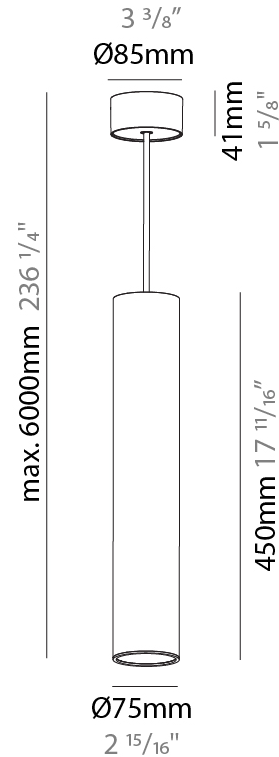

GENERAL

Series: Hangover
Subseries: Hangover Monopoint Surface Canopy
Brand: Prolicht
Division: Architectural
Mounting Type: Suspension
Mounting Location: Ceiling
Subcategory: Pendant

PHYSICAL

Shape: Cylinder
Diameter (mm): 75
Diameter (in): 2 ¹⁵/₁₆
Height (mm): 450
Height (in): 17 ¹¹/₁₆
Max. Overall Height (mm): 2450
Max. Overall Height (in): 96 ⁷/₁₆
Light Distribution: Downlight
Diffuser: Shine Ring 0-6
Fixture Finish: SSR / BKV / CWI / CRY / HAB / UFT / ITA / RUA / FTG / MYG / LOD / PUS / FRO / FUP / KIA / POP / BLS / SPG / MEY / GOH / GUM / CHC / COM / ABZ / JAG / OBR / MOS / ROR
Fixture Material: Aluminum
Cable Details: 2000mm / 6000mm Cable in White / Black / Orange / Red

ELECTRICAL

Lamp Type: LED (Zhaga Standard)
Input Wattage (W): 20
Total Output Wattage (W): 18.9
Dimming: Non-Dimmable
Driver Included: Yes
Driver Location: Integrated
Driver Type: Constant Current
Driver Class: Class 2
Housing: ENCP3
Input Voltage (V): 120
Constant Current (MA): 500
Upon Request: Remote: 0-10Vdc dimming / Phase dimming 120Vac

LED

Number of LEDs: 1
Color Temperature (°K): 2700 / 3000 / 4000
Max. Delivered Lumen (lm): 1680
CRI: >90 CRI
Efficiency (%): 86
Lamp Life (hrs): 50000

OPTICAL

Reflector: 18 / 36 / 52

RATINGS AND CERTIFICATIONS

Certified By: Certified for North American Standards
IP rating: IP20