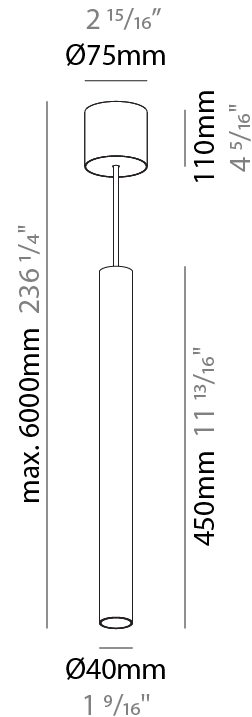

GENERAL

Series: Hangover
Subseries: Hangover Monopoint Surface Canopy
Brand: Prolicht
Division: Architectural
Mounting Type: Suspension
Mounting Location: Ceiling
Subcategory: Pendant

PHYSICAL

Shape: Cylinder
Diameter (mm): 40
Diameter (in): 1 ⁹/₁₆
Height (mm): 450
Height (in): 17 ¹³/₁₆
Max. Overall Height (mm): 2450
Max. Overall Height (in): 96 ⁷/₁₆
Light Distribution: Downlight
Diffuser: Shine Ring 0-6
Fixture Finish: SSR / BKV / CWI / CRY / HAB / UFT / ITA / RUA / FTG / MYG / LOD / PUS / FRO / FUP / KIA / POP / BLS / SPG / MEY / GOH / GUM / CHC / COM / ABZ / JAG / OBR / MOS / ROR
Fixture Material: Aluminum
Cable Details: 2000mm / 6000mm Cable in White / Black / Orange / Red

ELECTRICAL

Lamp Type: LED (Zhaga Standard)
Input Wattage (W): 10.9
Total Output Wattage (W): 9
Dimming: Non-Dimmable
Driver Included: Yes
Driver Location: Integrated
Driver Type: Constant Current
Driver Class: Class 2
Housing: ENCP3
Input Voltage (V): 120
Constant Current (MA): 500
Upon Request: Remote: 0-10Vdc dimming / Phase dimming 120Vac

LED

Number of LEDs: 1
Color Temperature (°K): 2700 / 3000 / 4000
Max. Delivered Lumen (lm): 842
CRI: >90 CRI
Efficiency (%): 86
Lamp Life (hrs): 50000
Upon Request: ***3500K available in minimum quantities (larger quantities upon request)

OPTICAL

Reflector: 40 / 50

RATINGS AND CERTIFICATIONS

Certified By: Certified for North American Standards
IP rating: IP20