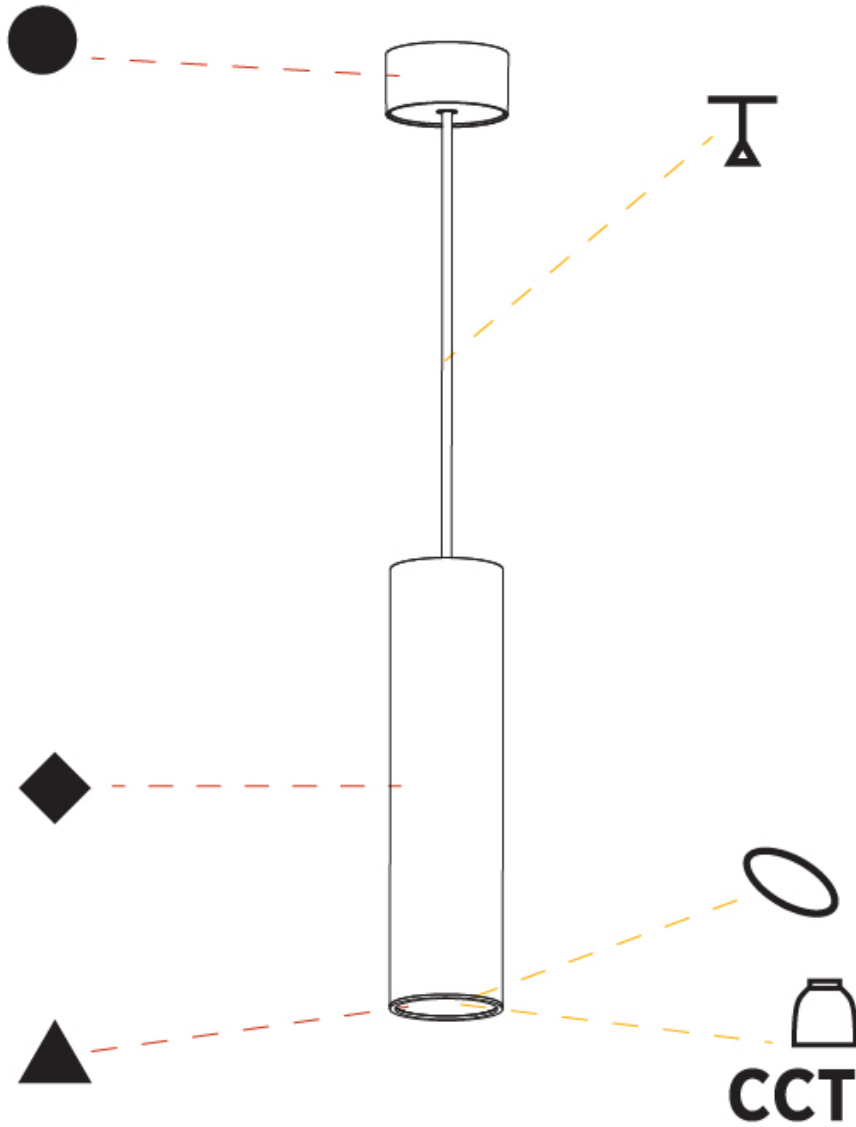

HANGOVER MONOPOINT SURFACE CANOPY SUSPENSION

A300166-

PROJECT
TYPE
SPECIFIER
QUANTITY
DATE