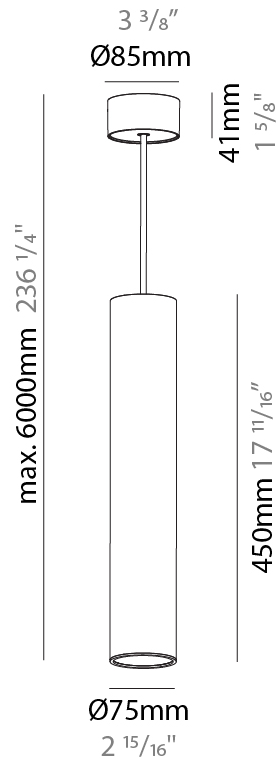

GENERAL

Series: Hangover
Subseries: Hangover Monopoint Surface Canopy
Brand: Prolicht
Division: Architectural
Mounting Type: Suspension
Mounting Location: Ceiling
Subcategory: Pendant

PHYSICAL

Shape: Cylinder
Diameter (mm): 75
Diameter (in): 2 ¹⁵/₁₆
Height (mm): 450
Height (in): 17 ¹¹/₁₆
Max. Overall Height (mm): 2450
Max. Overall Height (in): 96 ⁷/₁₆
Light Distribution: Direct / Indirect
Diffuser: Shine Ring 0-6
Fixture Finish: SSR / BKV / CWI / CRY / HAB / UFT / ITA / RUA / FTG / MYG / LOD / PUS / FRO / FUP / KIA / POP / BLS / SPG / MEY / GOH / GUM / CHC / COM / ABZ / JAG / OBR / MOS / ROR
Fixture Material: Aluminum
Cable Details: 2000mm / 6000mmm Cable in White / Black / Orange / Red

ELECTRICAL

Lamp Type: LED (Zhaga Standard)
Input Wattage (W): 20.8
Total Output Wattage (W): 19
Dimming: Tri-Mode (Non-Dimming and Phase Dimming (120Vac only) and 0-10V Dimming)
Driver Included: Yes
Driver Location: External
Driver Type: Constant Current - Universal
Driver Class: Class 2
Housing: ENCP3
Input Voltage (V): 120 - 277
Constant Current (MA): 500

LED

Number of LEDs: 2
Color Temperature (°K): 2700 / 3000 / 4000
Max. Delivered Lumen (lm): 1821
CRI: >90 CRI
Efficiency (%): 86
Lamp Life (hrs): 50000

OPTICAL

Reflector°: 18 / 36 / 52

RATINGS AND CERTIFICATIONS

Certified By: Certified for North American Standards
IP rating: IP20