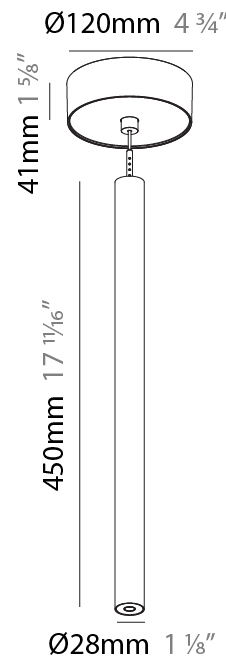

GENERAL

Series: Hangover
Subseries: Hangover Plug Monopoint Surface Canopy
Brand: Prolight
Division: Architectural
Mounting Type: Suspension
Mounting Location: Ceiling
Subcategory: Pendant

PHYSICAL

Shape: Cylinder
Diameter (mm): 28
Diameter (in): 1 1/8
Height (mm): 450
Height (in): 17 11/16
Max. Overall Height (mm): 2450
Max. Overall Height (in): 96 7/16
Light Distribution: Downlight
Weight (kg): 0.504
Weight (lbs): 1.11
Fixture Finish: SSR / BKV / CWI / CRY / HAB / UFT / ITA / RUA / FTG / MYG / LOD / PUS / FRO / FUP / KIA / POP / BLS / SPG / MEY / GOH / GUM / CHC / COM / ABZ / JAG / OBR / MOS / ROR
Fixture Material: Aluminum
Cable Details: 2000mm or 4000mm Black Cable

ELECTRICAL

Lamp Type: LED (Zhaga Standard)
Input Wattage (W): 6.6
Total Output Wattage (W): 6
Dimming: Tri-Mode (Non-Dimming and Phase Dimming (120Vac only) and 0-10V Dimming)
Driver Included: Yes
Driver Location: External
Driver Type: Constant Current - Universal
Driver Class: Class 2
Housing: ENCP3 w/quick connect
Input Voltage (V): 120 - 277
Constant Current (MA): 500

LED

Number of LEDs: 1
Color Temperature (°K): 2700 / 3000 / 4000
Max. Delivered Lumen (lm): 330 / 360 / 380
CRI: >90 CRI
Lamp Life (hrs): 50000
Upon Request: ***3500K available in minimum quantities (larger quantities upon request)

OPTICAL

Optic°: 24 / 32 / 34 / 55 / 58

RATINGS AND CERTIFICATIONS

Certified By: Certified for North American Standards
IP rating: IP20