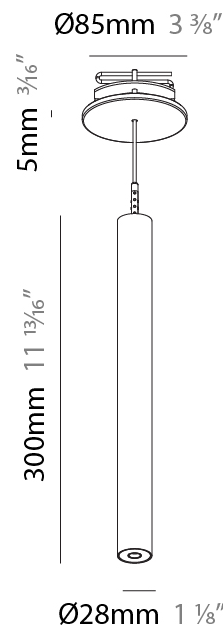

ELECTRICAL

Lamp Type: LED (Zhaga Standard)
Input Wattage (W): 6.6
Total Output Wattage (W): 6
Dimming: Tri-Mode (Non-Dimming and Phase Dimming (120Vac only) and 0-10V Dimming)
Driver Included: Yes
Driver Location: External
Driver Type: Constant Current - Universal
Driver Class: Class 2
Housing: ENCP3 w/Quick Connect
Input Voltage (V): 120 - 277
Constant Current (MA): 500

LED

Number of LEDs: 1
Color Temperature (°K): 2700 / 3000 / 4000
Max. Delivered Lumen (lm): 330 / 360 / 380
CRI: >90 CRI
Lamp Life (hrs): 50000
Upon Request: ***3500K available in minimum quantities (larger quantities upon request)

OPTICAL

Optic°: 24 / 32 / 34 / 55 / 58

RATINGS AND CERTIFICATIONS

Certified By: Certified for North American Standards
IP rating: IP20

Zaneen Group Inc. © 2024, T 1800-388-3382, F 416-247-9319, www.zaneen.com

Available for International specifications by adding 'INT' at the end of the existing Model #. For assistance on 'custom' specifications, contact zteam@zaneen.com. In a constant effort to supply the best product, we reserve the right to change specifications or materials without notice. The most recent specification sheets are found at zaneen.com

PROJECT
TYPE
SPECIFIER
QUANTITY
DATE