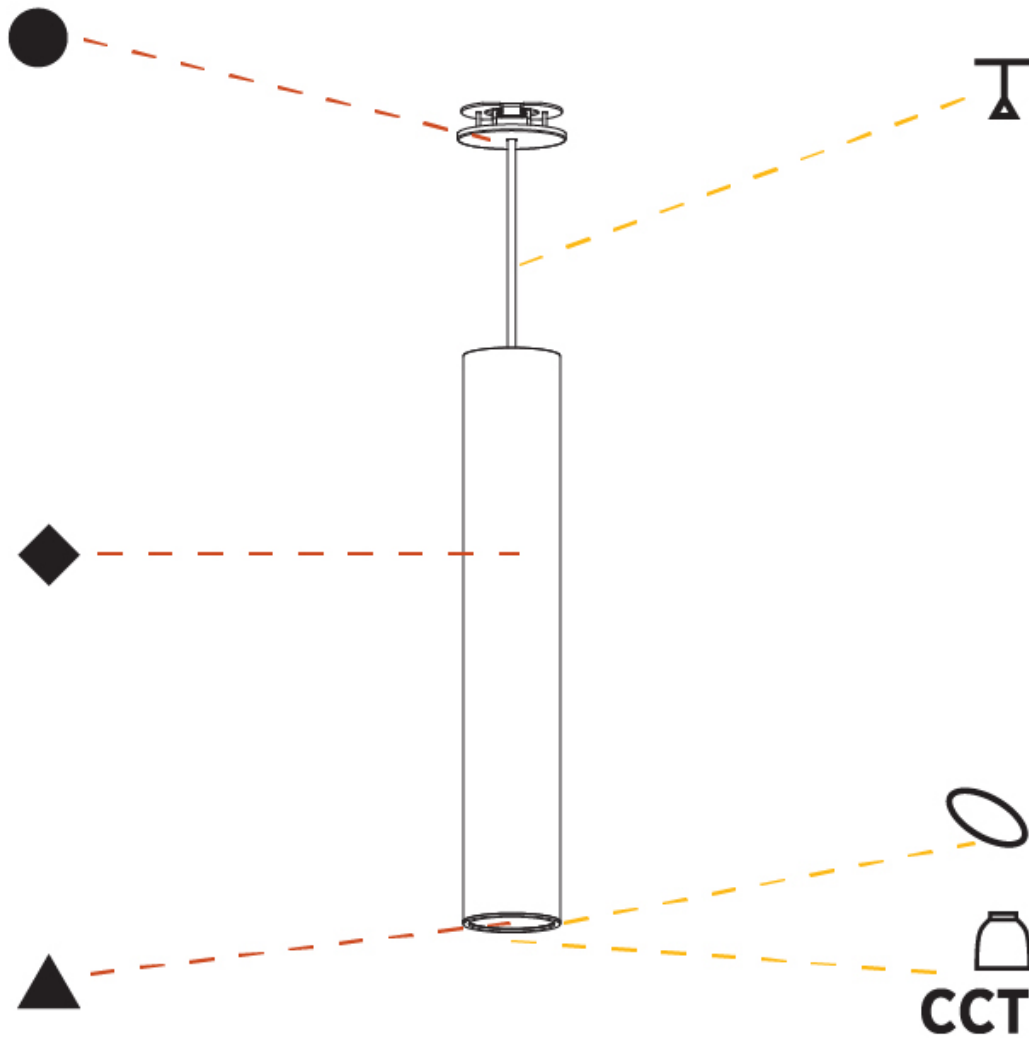

HANGOVER MONOPOINT RECESSED CANOPY SUSPENSION

A300162-

PROJECT
TYPE
SPECIFIER
QUANTITY
DATE

A