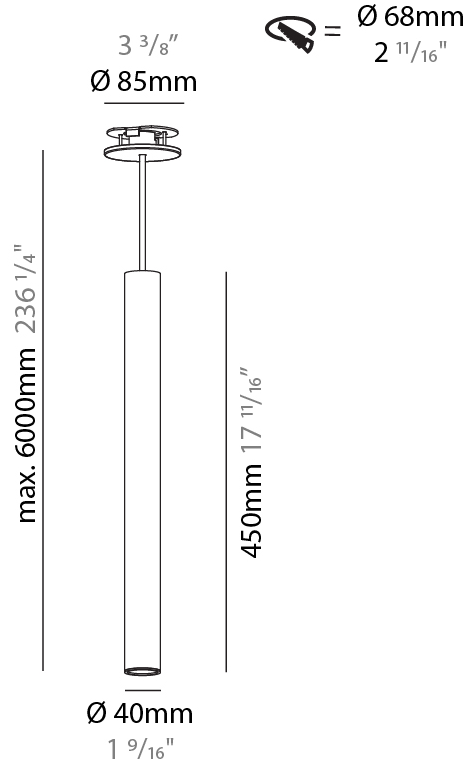

GENERAL

Series: Hangover
Subseries: Hangover Monopoint Recessed Canopy
Brand: Prolicht
Division: Architectural
Mounting Type: Suspension
Mounting Location: Ceiling
Subcategory: Pendant

PHYSICAL

Shape: Cylinder
Diameter (mm): 40
Diameter (in): 1 9/16
Height (mm): 450
Height (in): 17 11/16
Max. Overall Height (mm): 2450
Max. Overall Height (in): 96 7/16
Light Distribution: Downlight
Diffuser: Shine Ring 0-6
Fixture Finish: SSR / BKV / CWI / CRY / HAB / LAG / UFT / ITA / RUA / RUR / MIC / FTG / MYG / TWT / LOD / PUS / FRO / FUP / KIA / POP / BLS / SPG / MEY / GOH / GUM / CHC / COM / ABZ / JAG / OBR / MOS / ROR
Fixture Material: Aluminum
Cable Details: 2000mm / 6000mm Cable in White / Black / Orange / Red
Cut-out Measurements: 68mm / 2 11/16"

ELECTRICAL

Lamp Type: LED (Zhaga Standard)
Input Wattage (W): 10.9
Total Output Wattage (W): 9
Dimming: Non-Dimmable
Driver Included: Yes
Driver Location: Integrated
Driver Type: Constant Current
Driver Class: Class 2
Input Voltage (V): 120
Constant Current (MA): 500
Upon Request: Remote: 0-10Vdc dimming / Phase dimming 120Vac

LED

Number of LEDs: 1
Color Temperature (°K): 2700 / 3000 / 4000
Max. Delivered Lumen (lm): 842
CRI: >90 CRI
Lamp Life (hrs): 50000
Upon Request: ***3500K available in minimum quantities (larger quantities upon request)

OPTICAL

Reflector°: 40 / 50

RATINGS AND CERTIFICATIONS

Certified By: Certified for North American Standards
IP rating: IP20