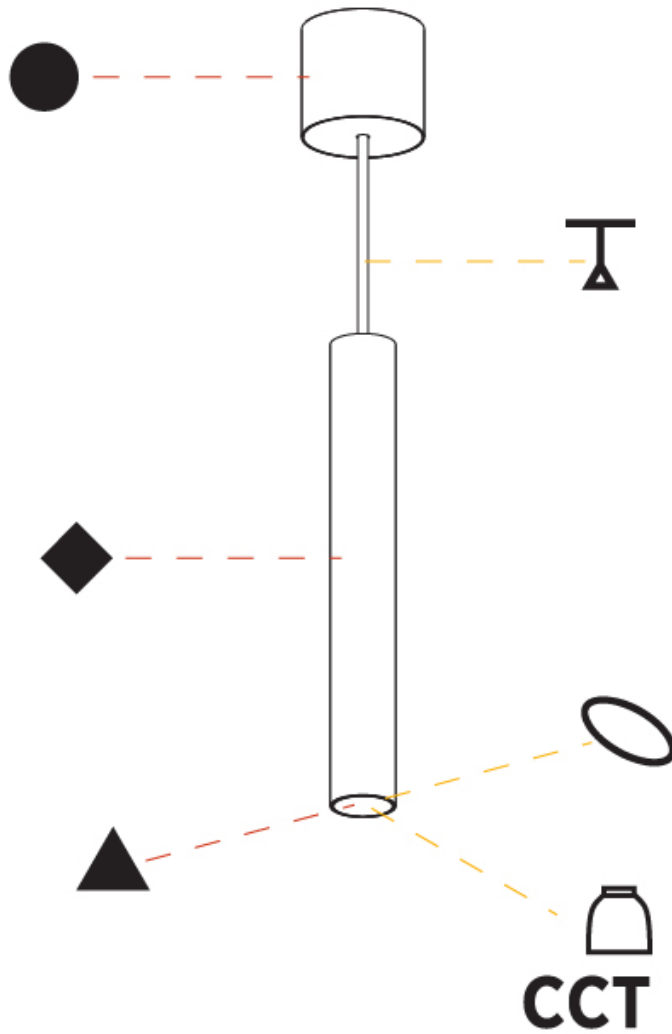

HANGOVER MONOPOINT SURFACE CANOPY SUSPENSION

A300154-

PROJECT
TYPE
SPECIFIER
QUANTITY
DATE