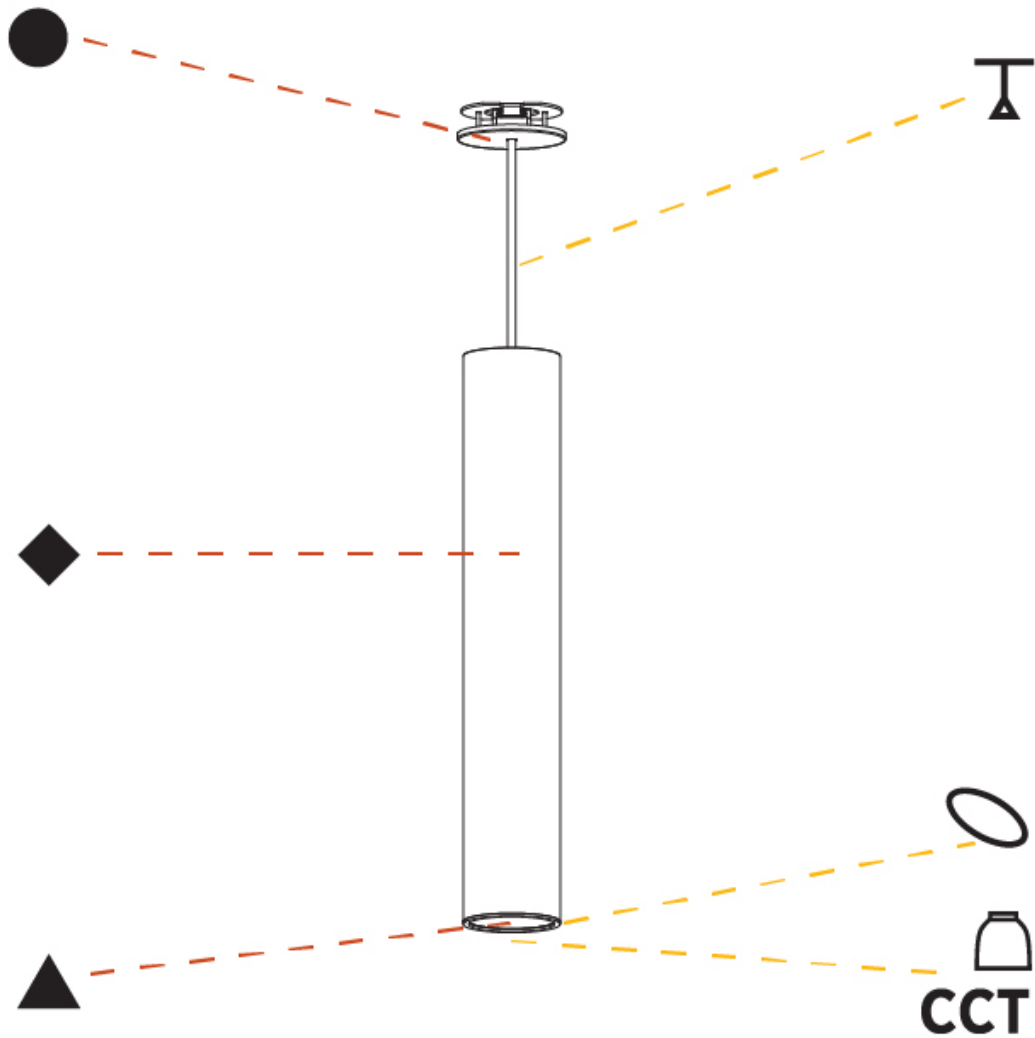

HANGOVER MONOPOINT RECESSED CANOPY SUSPENSION

A300162-

PROJECT
TYPE
SPECIFIER
QUANTITY
DATE