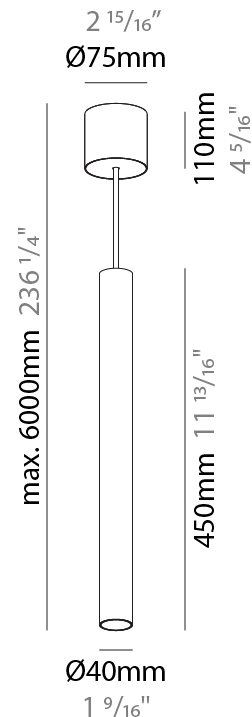

GENERAL

Series: Hangover
Subseries: Hangover Monopoint Surface Canopy
Brand: Prolicht
Division: Architectural
Mounting Type: Suspension
Mounting Location: Ceiling
Subcategory: Pendant

PHYSICAL

Shape: Cylinder
Diameter (mm): 40
Diameter (in): 1 9/16
Height (mm): 450
Height (in): 17 13/16
Max. Overall Height (mm): 2450
Max. Overall Height (in): 96 7/16
Light Distribution: Downlight
Diffuser: Shine Ring 0-6
Fixture Finish: SSR / BKV / CWI / CRY / HAB / LAG / UFT / ITA / RUA / RUR / MIC / FTG / MYG / TWT / LOD / PUS / FRO / FUP / KIA / POP / BLS / SPG / MEY / GOH / GUM / CHC / COM / ABZ / JAG / OBR / MOS / ROR
Fixture Material: Aluminum
Cable Details: 2000mm / 6000mm Cable in White / Black / Orange / Red

ELECTRICAL

Lamp Type: LED (Zhaga Standard)
Input Wattage (W): 10.9
Total Output Wattage (W): 9
Dimming: Non-Dimmable
Driver Included: Yes
Driver Location: Integrated
Driver Type: Constant Current
Driver Class: Class 2
Housing: ENCP3
Input Voltage (V): 120
Constant Current (MA): 500
Upon Request: Remote: 0-10Vdc dimming / Phase dimming 120Vac

LED

Number of LEDs: 1
Color Temperature (°K): 2700 / 3000 / 4000
Max. Delivered Lumen (lm): 842
CRI: >90 CRI
Efficiency (%): 86
Lamp Life (hrs): 50000
Upon Request: ***3500K available in minimum quantities (larger quantities upon request)

OPTICAL

Reflector: 40 / 50

RATINGS AND CERTIFICATIONS

Certified By: Certified for North American Standards
IP rating: IP20