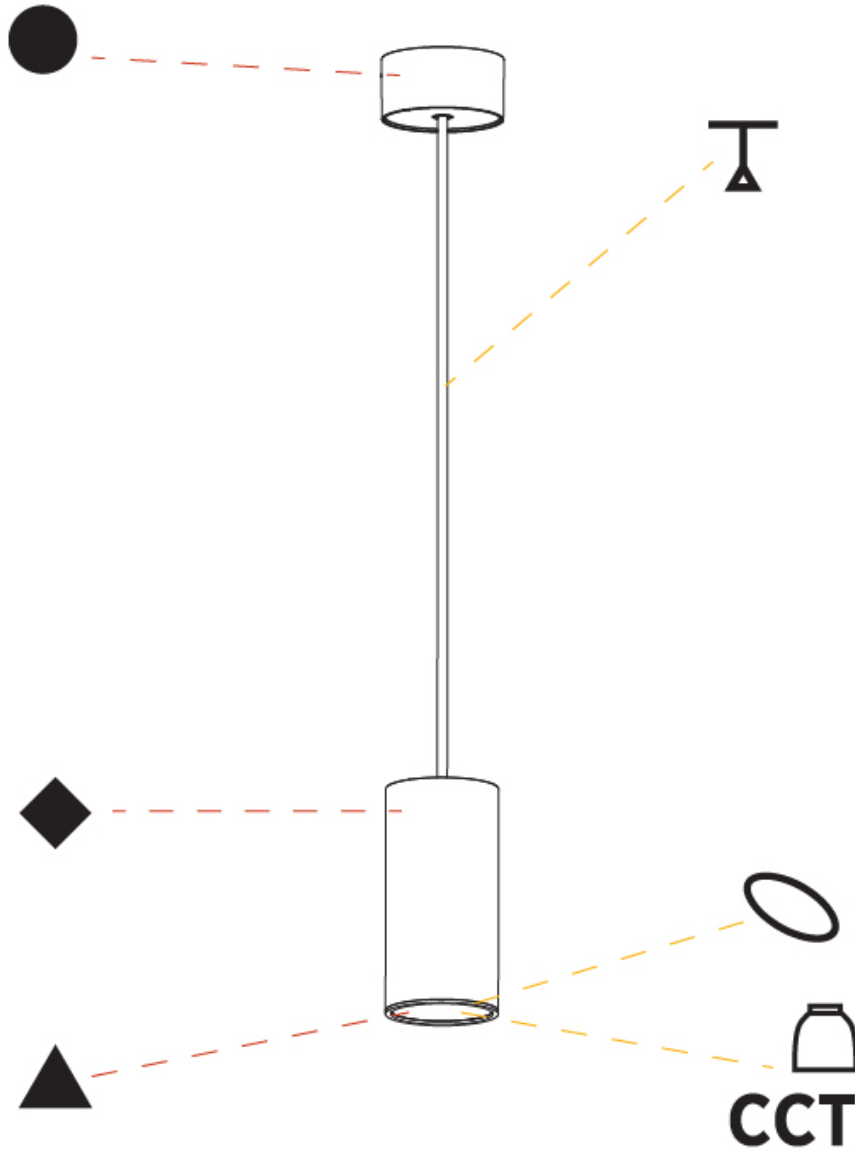

HANGOVER MONOPOINT SURFACE CANOPY SUSPENSION

A300164-

PROJECT	_____
TYPE	_____
SPECIFIER	_____
QUANTITY	_____
DATE	_____