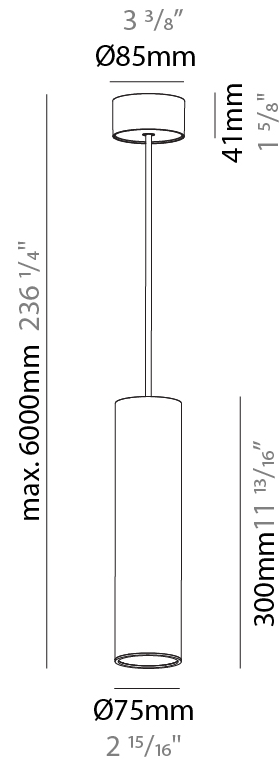

GENERAL

Series: Hangover
Subseries: Hangover Monopoint Surface Canopy
Brand: Prolicht
Division: Architectural
Mounting Type: Suspension
Mounting Location: Ceiling
Subcategory: Pendant

PHYSICAL

Shape: Cylinder
Diameter (mm): 75
Diameter (in): 2 15/16
Height (mm): 300
Height (in): 11 13/16
Max. Overall Height (mm): 2300
Max. Overall Height (in): 90 9/16
Light Distribution: Downlight
Diffuser: Shine Ring 0-6
Fixture Finish: SSR / BKV / CWI / CRY / HAB / LAG / UFT / ITA / RUA / RUR / MIC / FTG / MYG / TWT / LOD / PUS / FRO / FUP / KIA / POP / BLS / SPG / MEY / GOH / GUM / CHC / COM / ABZ / JAG / OBR / MOS / ROR
Fixture Material: Aluminum
Cable Details: 2000mm / 6000mm Cable in White / Black / Orange / Red

ELECTRICAL

Lamp Type: LED (Zhaga Standard)
Input Wattage (W): 10.9
Total Output Wattage (W): 9
Dimming: Non-Dimmable
Driver Included: Yes
Driver Location: Integrated
Driver Type: Constant Current
Driver Class: Class 2
Housing: ENCP3
Input Voltage (V): 120
Constant Current (MA): 500
Upon Request: Remote: 0-10Vdc dimming / Phase dimming 120Vac

LED

Number of LEDs: 1
Color Temperature (°K): 2700 / 3000 / 4000
Max. Delivered Lumen (lm): 923
CRI: >90 CRI
Efficiency (%): 86
Lamp Life (hrs): 50000

OPTICAL

Reflector: 18 / 36 / 52

RATINGS AND CERTIFICATIONS

Certified By: Certified for North American Standards
IP rating: IP20