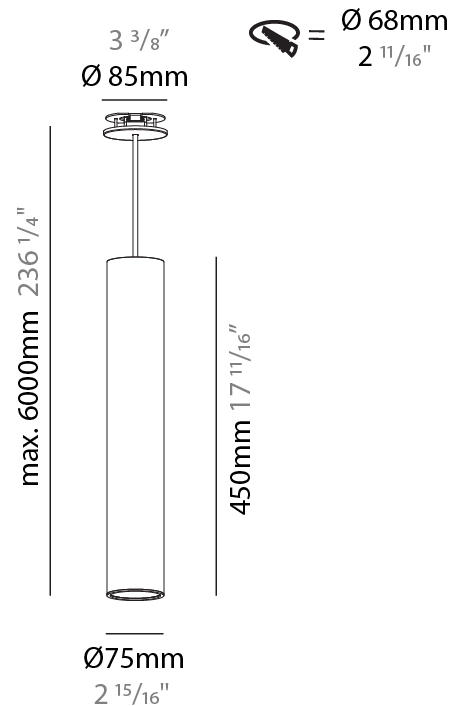

PHYSICAL

Shape: Cylinder
Diameter (mm): 75
Diameter (in): 2 ¹⁵/₁₆
Height (mm): 450
Height (in): 17 ¹¹/₁₆
Max. Overall Height (mm): 2450
Max. Overall Height (in): 96 ⁷/₁₆
Light Distribution: Downlight
Diffuser: Shine Ring 0-6
Fixture Finish: SSR / BKV / CWI / CRY / HAB / LAG / UFT / ITA / RUA / RUR / MIC / FTG / MYG / TWT / LOD / PUS / FRO / FUP / KIA / POP / BLS / SPG / MEY / GOH / GUM / CHC / COM / ABZ / JAG / OBR / MOS / ROR
Fixture Material: Aluminum
Cable Details: 2000mm / 6000mmm Cable in White / Black / Orange / Red
Cut-out Measurements: 68mm / 2 11/16"

ELECTRICAL

Lamp Type: LED (Zhaga Standard)
Input Wattage (W): 20
Total Output Wattage (W): 18.2
Dimming: Non-Dimming / Phase Dimming (120vac Only)
Driver Included: Yes
Driver Location: Integrated
Driver Type: Constant Current - Universal
Driver Class: Class 2
Input Voltage (V): 120 - 277
Constant Current (MA): 500
Upon Request: (Not included - see components) Remote: 0-10Vdc dimming

LED

Number of LEDs: 1
Color Temperature (°K): 2700 / 3000 / 4000
Max. Delivered Lumen (lm): 1512 / 1568 / 1680
Nominal Lumen (lm): 1782 / 1848 / 1981
CRI: >90 CRI
Lamp Life (hrs): 50000
Upon Request: ***3500K available in minimum quantities (larger quantities upon request)

OPTICAL

Reflector°: 18 / 36 / 52

RATINGS AND CERTIFICATIONS

Certified By: Certified for North American Standards
IP rating: IP20