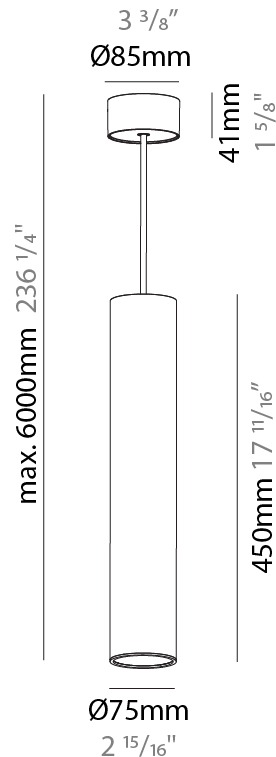

GENERAL

Series: Hangover
Subseries: Hangover Monopoint Surface Canopy
Brand: Prolicht
Division: Architectural
Mounting Type: Suspension
Mounting Location: Ceiling
Subcategory: Pendant

PHYSICAL

Shape: Cylinder
Diameter (mm): 75
Diameter (in): 2 ¹⁵/₁₆
Height (mm): 450
Height (in): 17 ¹¹/₁₆
Max. Overall Height (mm): 2450
Max. Overall Height (in): 96 ⁷/₁₆
Light Distribution: Downlight
Diffuser: Shine Ring 0-6
Fixture Finish: SSR / BKV / CWI / CRY / HAB / LAG / UFT / ITA / RUA / RUR / MIC / FTG / MYG / TWT / LOD / PUS / FRO / FUP / KIA / POP / BLS / SPG / MEY / GOH / GUM / CHC / COM / ABZ / JAG / OBR / MOS / ROR
Fixture Material: Aluminum
Cable Details: 2000mm / 6000mmm Cable in White / Black / Orange / Red

ELECTRICAL

Lamp Type: LED (Zhaga Standard)
Input Wattage (W): 20
Total Output Wattage (W): 18.9
Dimming: Non-Dimmable
Driver Included: Yes
Driver Location: Integrated
Driver Type: Constant Current
Driver Class: Class 2
Housing: ENCP3
Input Voltage (V): 120
Constant Current (MA): 500
Upon Request: Remote: 0-10Vdc dimming / Phase dimming 120Vac

LED

Number of LEDs: 1
Color Temperature (°K): 2700 / 3000 / 4000
Max. Delivered Lumen (lm): 1680
CRI: >90 CRI
Efficiency (%): 86
Lamp Life (hrs): 50000

OPTICAL

Reflector: 18 / 36 / 52

RATINGS AND CERTIFICATIONS

Certified By: Certified for North American Standards
IP rating: IP20