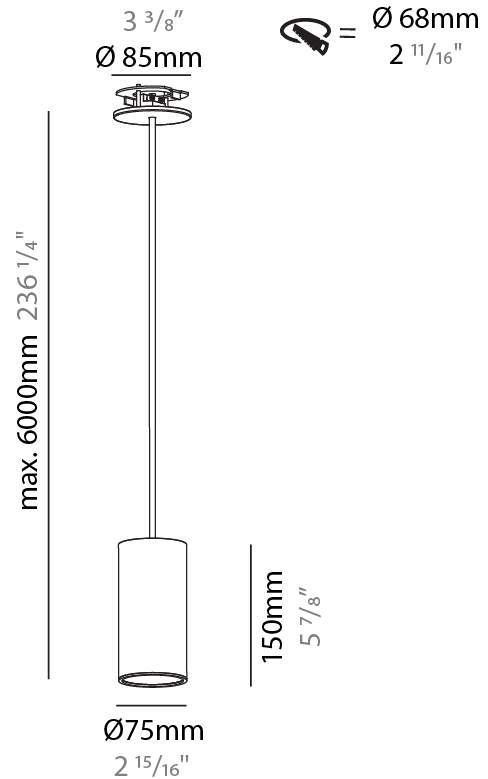

GENERAL

Series: Hangover
Subseries: Hangover Monopoint Recessed Canopy
Partner: Prolicht
Division: Architectural
Installation: Suspension
Product Type: Pendant
Mounting Location: Ceiling
Light Distribution: Direct

PHYSICAL

Shape: Cylinder
Diameter (mm): 75
Diameter (in): 2 15/16
Height (mm): 150
Height (in): 5 7/8
Max. Overall Height (mm): 2150
Max. Overall Height (in): 84 5/8
Diffuser: Shine Ring 0-6
Fixture Finish: SSR / BKV / CWI / CRY / HAB / UFT / ITA / RUA / FTG / MYG / LOD / PUS / FRO / FUP / KIA / POP / BLS / SPG / MEY / GOH / CHC / COM / ABZ / JAG / OBR / MOS / ROR
Fixture Material: Aluminum
Cable Details: 2000mm / 4000mm Cable in White / Black / Orange / Red
Cut-out Measurements: 68mm / 2 11/16"

ELECTRICAL

Lamp Type: LED (Zhaga Standard)
Input Wattage (W): 10.9
Total Output Wattage (W): 9
Dimming: Tri-Mode (Non-Dimming and Phase Dimming (120Vac only) and 0-10V Dimming)
Driver Included: Yes
Driver Location: External
Driver Type: Constant Current - Universal
Driver Class: Class 2
Housing: ENCP3 w/Quick Connect
Input Voltage (V): 120 - 277
Constant Current (MA): 500

LED

Number of LEDs: 1
Color Temperature (°K): 2700 / 3000 / 4000
Max. Delivered Lumen (lm): 923
CRI: >90 CRI
Lamp Life (hrs): 50000
Upon Request: ***3500K available in minimum quantities (larger quantities upon request)

OPTICAL

Reflector: 18 / 36 / 52

RATINGS AND CERTIFICATIONS

Certified By: Certified for North American Standards
IP rating: IP20