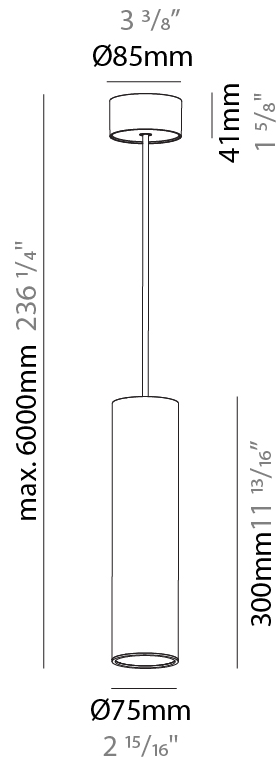

GENERAL

Series: Hangover
Subseries: Hangover Monopoint Surface Canopy
Partner: Prolicht
Division: Architectural
Installation: Suspension
Product Type: Pendant
Mounting Location: Ceiling
Light Distribution: Direct / Indirect

PHYSICAL

Shape: Cylinder
Diameter (mm): 75
Diameter (in): 2 15/16
Height (mm): 300
Height (in): 11 13/16
Max. Overall Height (mm): 2300
Max. Overall Height (in): 90 9/16
Diffuser: Shine Ring 0-6
Fixture Finish: SSR / BKV / CWI / CRY / HAB / UFT / ITA / RUA / FTG / MYG / LOD / PUS / FRO / FUP / KIA / POP / BLS / SPG / MEY / GOH / CHC / COM / ABZ / JAG / OBR / MOS / ROR
Fixture Material: Aluminum
Cable Details: 2000mm / 6000mm Cable in White / Black / Orange / Red

ELECTRICAL

Lamp Type: LED (Zhaga Standard)
Input Wattage (W): 20.8
Total Output Wattage (W): 19
Dimming: Tri-Mode (Non-Dimming and Phase Dimming (120Vac only) and 0-10V Dimming)
Driver Included: Yes
Driver Location: External
Driver Type: Constant Current - Universal
Driver Class: Class 2
Housing: ENCP3
Input Voltage (V): 120 - 277
Constant Current (MA): 500

LED

Number of LEDs: 2
Color Temperature (°K): 2700 / 3000 / 4000
Max. Delivered Lumen (lm): 1821
CRI: >90 CRI
Efficiency (%): 86
Lamp Life (hrs): 50000

OPTICAL

Reflector°: 18 / 36 / 52

RATINGS AND CERTIFICATIONS

Certified By: Certified for North American Standards
IP rating: IP20