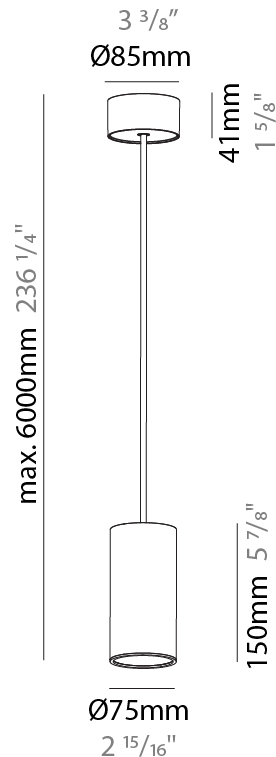

GENERAL

Series: Hangover
Subseries: Hangover Monopoint Surface Canopy
Partner: Prolicht
Division: Architectural
Installation: Suspension
Product Type: Pendant
Mounting Location: Ceiling
Light Distribution: Direct / Indirect

PHYSICAL

Shape: Cylinder
Diameter (mm): 75
Diameter (in): 2 ¹⁵/₁₆
Height (mm): 150
Height (in): 5 ⁷/₈
Max. Overall Height (mm): 2150
Max. Overall Height (in): 84 ⁵/₈
Diffuser: Shine Ring 0-6
Fixture Finish: SSR / BKV / CWI / CRY / HAB / UFT / ITA / RUA / FTG / MYG / LOD / PUS / FRO / FUP / KIA / POP / BLS / SPG / MEY / GOH / CHC / COM / ABZ / JAG / OBR / MOS / ROR
Fixture Material: Aluminum
Cable Details: 2000mm / 6000mm Cable in White / Black / Orange / Red

ELECTRICAL

Lamp Type: LED (Zhaga Standard)
Input Wattage (W): 10.9
Total Output Wattage (W): 9
Dimming: Non-Dimmable
Driver Included: Yes
Driver Location: Integrated
Driver Type: Constant Current
Driver Class: Class 2
Housing: ENCP3
Input Voltage (V): 120
Constant Current (MA): 500
Upon Request: Remote: 0-10Vdc dimming / Phase dimming 120Vac

LED

Number of LEDs: 2
Color Temperature (°K): 2700 / 3000 / 4000
Max. Delivered Lumen (lm): 911
CRI: >90 CRI
Efficiency (%): 86
Lamp Life (hrs): 50000

OPTICAL

Reflector: 18 / 36 / 52

RATINGS AND CERTIFICATIONS

Certified By: Certified for North American Standards
IP rating: IP20