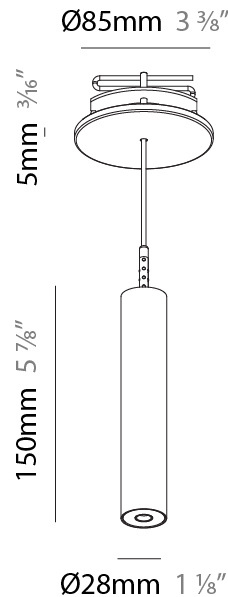

ELECTRICAL

Lamp Type: LED (Zhaga Standard)
Input Wattage (W): 6.6
Total Output Wattage (W): 6
Dimming: Tri-Mode (Non-Dimming and Phase Dimming (120Vac only) and 0-10V Dimming)
Driver Included: Yes
Driver Location: External
Driver Type: Constant Current - Universal
Driver Class: Class 2
Housing: ENCP3 w/Quick Connect
Input Voltage (V): 120 - 277
Constant Current (MA): 500

LED

Number of LEDs: 1
Color Temperature (°K): 2700 / 3000 / 4000
Max. Delivered Lumen (lm): 330 / 360 / 380
CRI: >90 CRI
Lamp Life (hrs): 50000
Upon Request: ***3500K available in minimum quantities (larger quantities upon request)

OPTICAL

Optic°: 24 / 32 / 34 / 55 / 58

RATINGS AND CERTIFICATIONS

Certified By: Certified for North American Standards
IP rating: IP20

Zaneen Group Inc. © 2026, T 1800-388-3382, F 416-247-9319, www.zaneen.com

Available for International specifications by adding 'INT' at the end of the existing Model #. For assistance on 'custom' specifications, contact zteam@zaneen.com. In a constant effort to supply the best product, we reserve the right to change specifications or materials without notice. The most recent specification sheets are found at zaneen.com