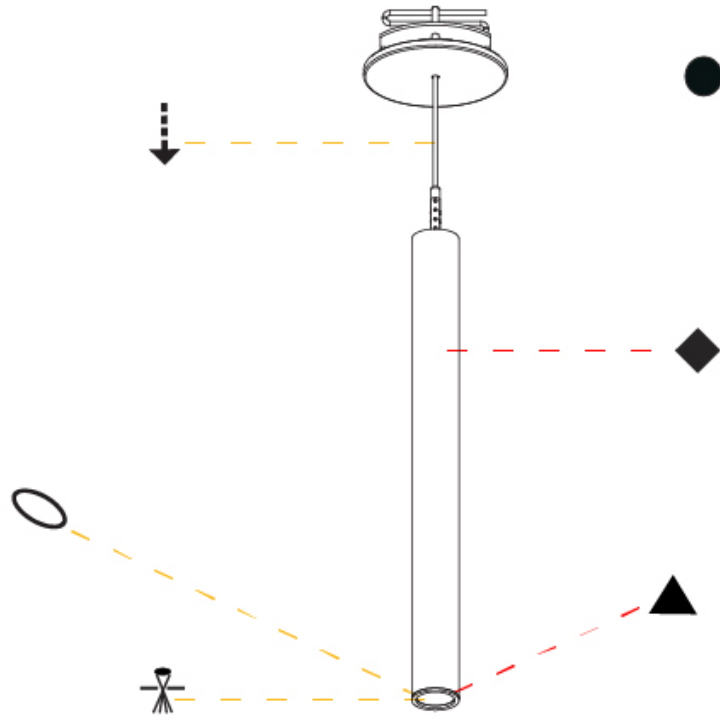

HANGOVER PLUG SHINE MONOPOINT RECESSED CANOPY SUSPENSION

A30843-

PROJECT
TYPE
SPECIFIER
QUANTITY
DATE

A

PROJECT
TYPE
SPECIFIER
QUANTITY
DATE

HANGOVER PLUG SHINE MONOPOINT RECESSED CANOPY SUSPENSION

A30844-

base number	Color Temperature	Finishes (Diamond)	Finishes (Triangle)	Finishes (Circle)	Lens Options	Shine Ring	Cable Options
-------------	-------------------	--------------------	---------------------	-------------------	--------------	------------	---------------