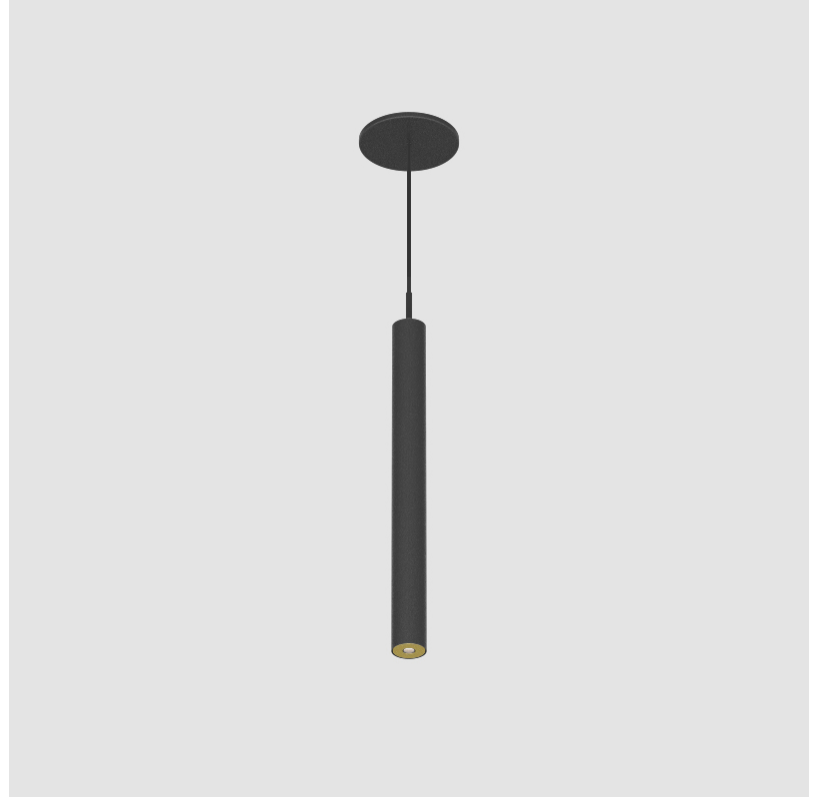

ELECTRICAL

Lamp Type: LED (Zhaga Standard)
Input Wattage (W): 6.6
Total Output Wattage (W): 6
Dimming: Tri-Mode (Non-Dimming and Phase Dimming (120Vac only) and 0-10V Dimming)
Driver Included: Yes
Driver Location: External
Driver Type: Constant Current - Universal
Driver Class: Class 2
Housing: ENCP3 w/Quick Connect
Input Voltage (V): 120 - 277
Constant Current (MA): 500

LED

Number of LEDs: 1
Color Temperature (°K): 2700 / 3000 / 4000
Max. Delivered Lumen (lm): 330 / 360 / 380
CRI: >90 CRI
Lamp Life (hrs): 50000
Upon Request: ***3500K available in minimum quantities (larger quantities upon request)

OPTICAL

Optic°: 24 / 32 / 34 / 55 / 58

RATINGS AND CERTIFICATIONS

Certified By: Certified for North American Standards
IP rating: IP20

Zaneen Group Inc. © 2026, T 1800-388-3382, F 416-247-9319, www.zaneen.com

Available for International specifications by adding 'INT' at the end of the existing Model #. For assistance on 'custom' specifications, contact zteam@zaneen.com. In a constant effort to supply the best product, we reserve the right to change specifications or materials without notice. The most recent specification sheets are found at zaneen.com