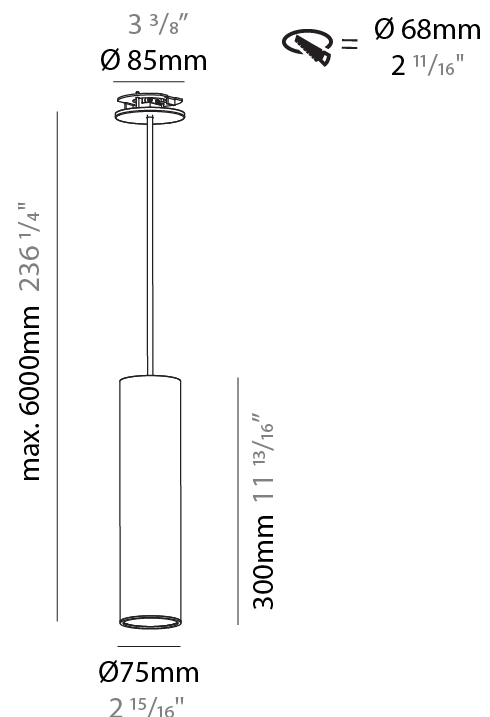

GENERAL

Series: Hangover
Subseries: Hangover Monopoint Recessed Canopy
Partner: Prolicht
Division: Architectural
Installation: Suspension
Product Type: Pendant
Mounting Location: Ceiling
Light Distribution: Direct

PHYSICAL

Shape: Cylinder
Diameter (mm): 75
Diameter (in): 2 15/16
Height (mm): 300
Height (in): 11 13/16
Max. Overall Height (mm): 2300
Max. Overall Height (in): 90 9/16
Diffuser: Shine Ring 0-6
Fixture Finish: SSR / BKV / CWI / CRY / HAB / UFT / ITA / RUA / FTG / MYG / LOD / PUS / FRO / FUP / KIA / POP / BLS / SPG / MEY / GOH / CHC / COM / ABZ / JAG / OBR / MOS / ROR
Fixture Material: Aluminum
Cable Details: 2000mm / 6000mm Cable in White / Black / Orange / Red
Cut-out Measurements: 68mm / 2 11/16"

ELECTRICAL

Lamp Type: LED (Zhaga Standard)
Input Wattage (W): 10.9
Total Output Wattage (W): 9
Dimming: Tri-Mode (Non-Dimming and Phase Dimming (120Vac only) and 0-10V Dimming)
Driver Included: Yes
Driver Location: External
Driver Type: Constant Current - Universal
Driver Class: Class 2
Housing: ENCP3 w/Quick Connect
Input Voltage (V): 120 - 277
Constant Current (MA): 500

LED

Number of LEDs: 1
Color Temperature (°K): 2700 / 3000 / 4000
Max. Delivered Lumen (lm): 923
CRI: >90 CRI
Lamp Life (hrs): 50000
Upon Request: ***3500K available in minimum quantities (larger quantities upon request)

OPTICAL

Reflector: 18 / 36 / 52

RATINGS AND CERTIFICATIONS

Certified By: Certified for North American Standards
IP rating: IP20