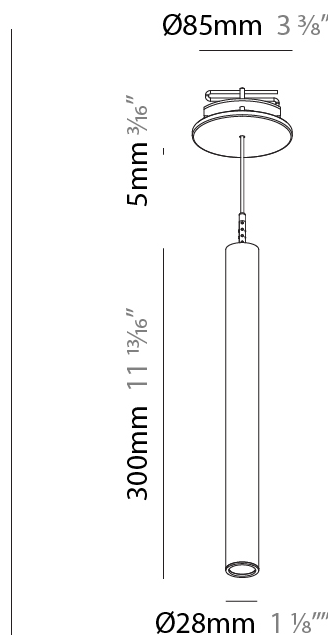

ELECTRICAL

Lamp Type: LED (Zhaga Standard)
Input Wattage (W): 6.6
Total Output Wattage (W): 6
Dimming: Tri-Mode (Non-Dimming and Phase Dimming (120Vac only) and 0-10V Dimming)
Driver Included: Yes
Driver Location: External
Driver Type: Constant Current - Universal
Driver Class: Class 2
Housing: ENCP3 w/Quick Connect
Input Voltage (V): 120 - 277
Constant Current (MA): 500

LED

Number of LEDs: 1
Color Temperature (°K): 2700 / 3000 / 4000
Max. Delivered Lumen (lm): 330 / 360 / 380
CRI: >90 CRI
Lamp Life (hrs): 50000
Upon Request: ***3500K available in minimum quantities (larger quantities upon request)

OPTICAL

Optic°: 24 / 32 / 58

RATINGS AND CERTIFICATIONS

Certified By: Certified for North American Standards

© 2026, T 1800-388-3382, F 416-247-9319, www.zaneen.com

Available for International specifications by adding 'INT' at the end of the existing Model #. For assistance on 'custom' specifications, contact zteam@zaneen.com. In a constant effort to supply the best product, we reserve the right to change specifications or materials without notice. The most recent specification sheets are found at zaneen.com