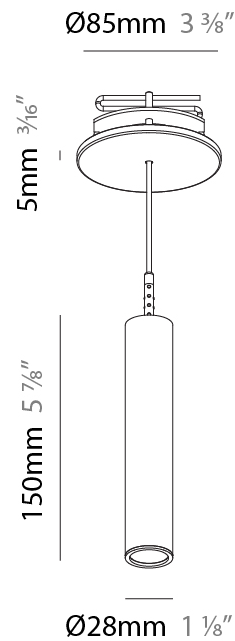

ELECTRICAL

Lamp Type: LED (Zhaga Standard)
Input Wattage (W): 6.6
Total Output Wattage (W): 6
Dimming: Tri-Mode (Non-Dimming and Phase Dimming (120Vac only) and 0-10V Dimming)
Driver Included: Yes
Driver Location: External
Driver Type: Constant Current - Universal
Driver Class: Class 2
Housing: ENCP3 w/Quick Connect
Input Voltage (V): 120 - 277
Constant Current (MA): 500

LED

Number of LEDs: 1
Color Temperature (°K): 2700 / 3000 / 4000
Max. Delivered Lumen (lm): 330 / 360 / 380
CRI: >90 CRI
Lamp Life (hrs): 50000
Upon Request: ***3500K available in minimum quantities (larger quantities upon request)

OPTICAL

Optic°: 24 / 32 / 58

RATINGS AND CERTIFICATIONS

Certified By: Certified for North American Standards

© 2026, T 1800-388-3382, F 416-247-9319, www.zaneen.com

Available for International specifications by adding 'INT' at the end of the existing Model #. For assistance on 'custom' specifications, contact zteam@zaneen.com. In a constant effort to supply the best product, we reserve the right to change specifications or materials without notice. The most recent specification sheets are found at zaneen.com