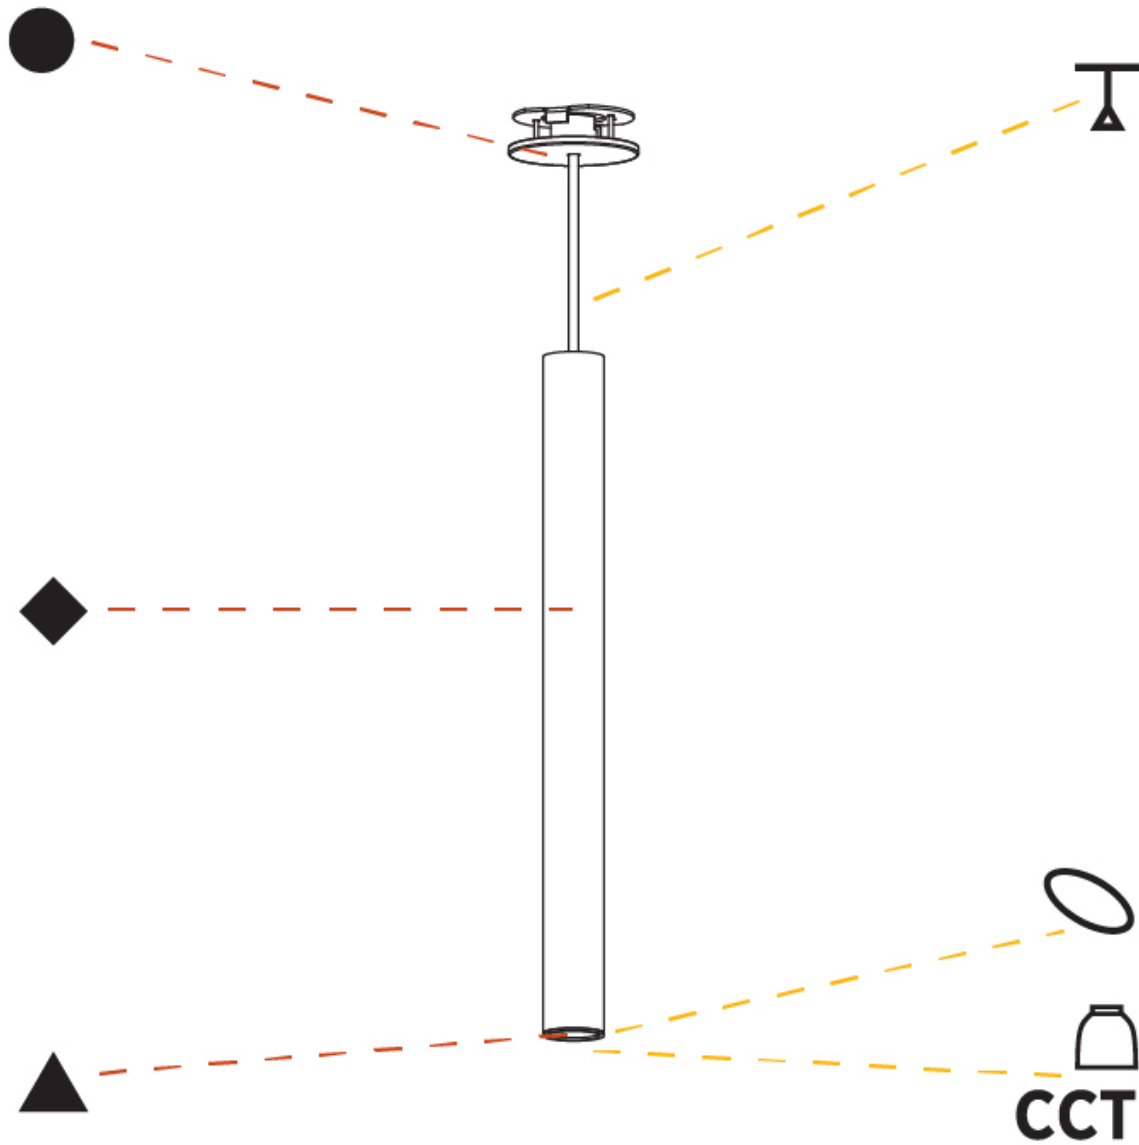

OPTICAL

Reflector°: 40 / 50

RATINGS AND CERTIFICATIONS

Certified By: Certified for North American Standards
IP rating: IP20

HANGOVER MONOPOINT RECESSED CANOPY SUSPENSION

A300152-

PROJECT
TYPE
SPECIFIER
QUANTITY
DATE