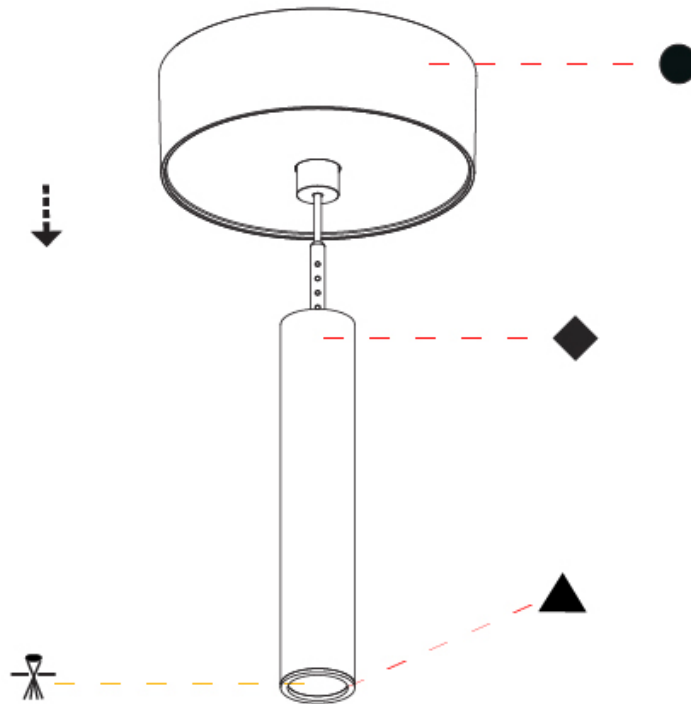

Shape: Cylinder
 Diameter (mm): 28
 Diameter (in): 1 1/8
 Height (mm): 150
 Height (in): 5 7/8
 Max. Overall Height (mm): 2150
 Max. Overall Height (in): 84 3/8
 Light Distribution: Downlight
 Weight (kg): 0.422
 Weight (lbs): 0.93
 Fixture Finish: [SSR / BKV / CWI / CRY / HAB / LAG / UFT / ITA / RUA / RUR / MIC / FTG / MYG / TWT / LOD / PUS / FRO / FUP / KIA / POP / BLS / SPG / MEY / GOH / GUM / CHC / COM / ABZ / JAG / OBR / MOS / ROR](#)
 Fixture Material: Aluminum
 Cable Details: [2000mm or 4000mm Black Cable](#)

Shape: Cylinder
 Diameter (mm): 28
 Diameter (in): 1 1/8
 Height (mm): 150
 Height (in): 11 13/16
 Max. Overall Height (mm): 2150
 Max. Overall Height (in): 84 5/8
 Light Distribution: Downlight
 Weight (kg): 0.422
 Weight (lbs): 0.93
 Diffuser: Shine Ring - Opal / Yellow / Orange / Red / Blue / Green
 Fixture Finish: SSR / BKV / CWI / CRY / HAB / LAG / UFT / ITA / RUA / RUR / MIC / FTG / MYG / TWT / LOD / PUS / FRO / FUP / KIA / POP / BLS / SPG / MEY / GOH / GUM / CHC / COM / ABZ / JAG / OBR / MOS / ROR
 Fixture Material: Aluminum
 Cable Details: 2000mm or 4000mm Cable - Color 01 to 10

OPTICAL

Optic°: 24 / 32 / 58

RATINGS AND CERTIFICATIONS

Certified By: Certified for North American Standards
 IP rating: IP20

HANGOVER PLUG SHINE MONOPOINT SURFACE CANOPY SUSPENSION

A30847-

PROJECT
TYPE
SPECIFIER
QUANTITY
DATE