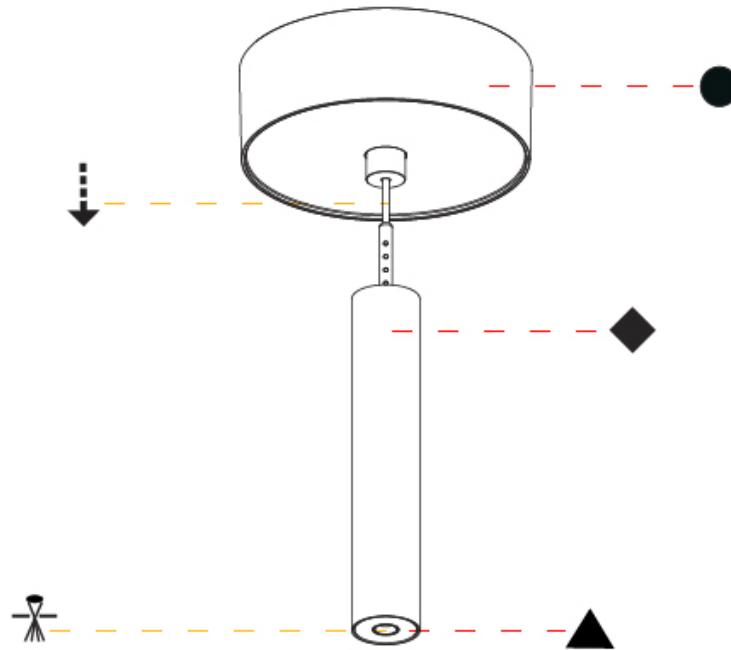

Shape: Cylinder
 Diameter (mm): 28
 Diameter (in): 1 1/8
 Height (mm): 150
 Height (in): 5 7/8
 Max. Overall Height (mm): 2150
 Max. Overall Height (in): 84 3/8
 Light Distribution: Downlight
 Weight (kg): 0.422
 Weight (lbs): 0.93
 Fixture Finish: [SSR / BKV / CWI / CRY / HAB / LAG / UFT / ITA / RUA / RUR / MIC / FTG / MYG / TWT / LOD / PUS / FRO / FUP / KIA / POP / BLS / SPG / MEY / GOH / GUM / CHC / COM / ABZ / JAG / OBR / MOS / ROR](#)
 Fixture Material: Aluminum
 Cable Details: [2000mm or 4000mm Black Cable](#)

OPTICAL

Optic°: [24 / 32 / 34 / 55 / 58](#)

RATINGS AND CERTIFICATIONS

Certified By: Certified for North American Standards
 IP rating: IP20

HANGOVER PLUG MONOPOINT SURFACE CANOPY SUSPENSION

A30824-

PROJECT
TYPE
SPECIFIER
QUANTITY
DATE

Shape: Cylinder
 Diameter (mm): 28
 Diameter (in): 1 1/8
 Height (mm): 150
 Height (in): 5 7/8
 Max. Overall Height (mm): 2150
 Max. Overall Height (in): 84 3/8
 Min. Recessing Depth (mm): 75
 Min. Recessing Depth (in): 2 15/16
 Light Distribution: Downlight
 Weight (kg): 0.274
 Weight (lbs): 0.60
 Fixture Finish: SSR / BKV / CWI / CRY / HAB / LAG / UFT / ITA / RUA / RUR / MIC / FTG / MYG / TWT / LOD / PUS / FRO / FUP / KIA / POP / BLS / SPG / MEY / GOH / GUM / CHC / COM / ABZ / JAG / OBR / MOS / ROR
 Fixture Material: Aluminum
 Cable Details: 2000mm or 4000mm Black Cable
 Cut-out Measurements: 68mm / 2 11/16"