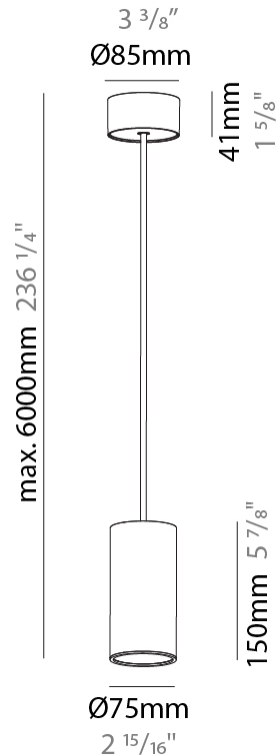

GENERAL

Series: Hangover
Subseries: Hangover Monopoint Surface Canopy
Brand: Prolicht
Division: Architectural
Mounting Type: Suspension
Mounting Location: Ceiling
Subcategory: Pendant

PHYSICAL

Shape: Cylinder
Diameter (mm): 75
Diameter (in): 2 ¹⁵/₁₆
Height (mm): 150
Height (in): 5 ⁷/₈
Max. Overall Height (mm): 2150
Max. Overall Height (in): 84 ⁵/₈
Light Distribution: Direct / Indirect
Diffuser: Shine Ring 0-6
Fixture Finish: SSR / BKV / CWI / CRY / HAB / UFT / ITA / RUA / FTG / MYG / LOD / PUS / FRO / FUP / KIA / POP / BLS / SPG / MEY / GOH / GUM / CHC / COM / ABZ / JAG / OBR / MOS / ROR
Fixture Material: Aluminum
Cable Details: 2000mm / 6000mm Cable in White / Black / Orange / Red

ELECTRICAL

Lamp Type: LED (Zhaga Standard)
Input Wattage (W): 10.9
Total Output Wattage (W): 9
Dimming: Non-Dimmable
Driver Included: Yes
Driver Location: Integrated
Driver Type: Constant Current
Driver Class: Class 2
Housing: ENCP3
Input Voltage (V): 120
Constant Current (MA): 500
Upon Request: Remote: 0-10Vdc dimming / Phase dimming 120Vac

LED

Number of LEDs: 2
Color Temperature (°K): 2700 / 3000 / 4000
Max. Delivered Lumen (lm): 911
CRI: >90 CRI
Efficiency (%): 86
Lamp Life (hrs): 50000

OPTICAL

Reflector: 18 / 36 / 52

RATINGS AND CERTIFICATIONS

Certified By: Certified for North American Standards
IP rating: IP20