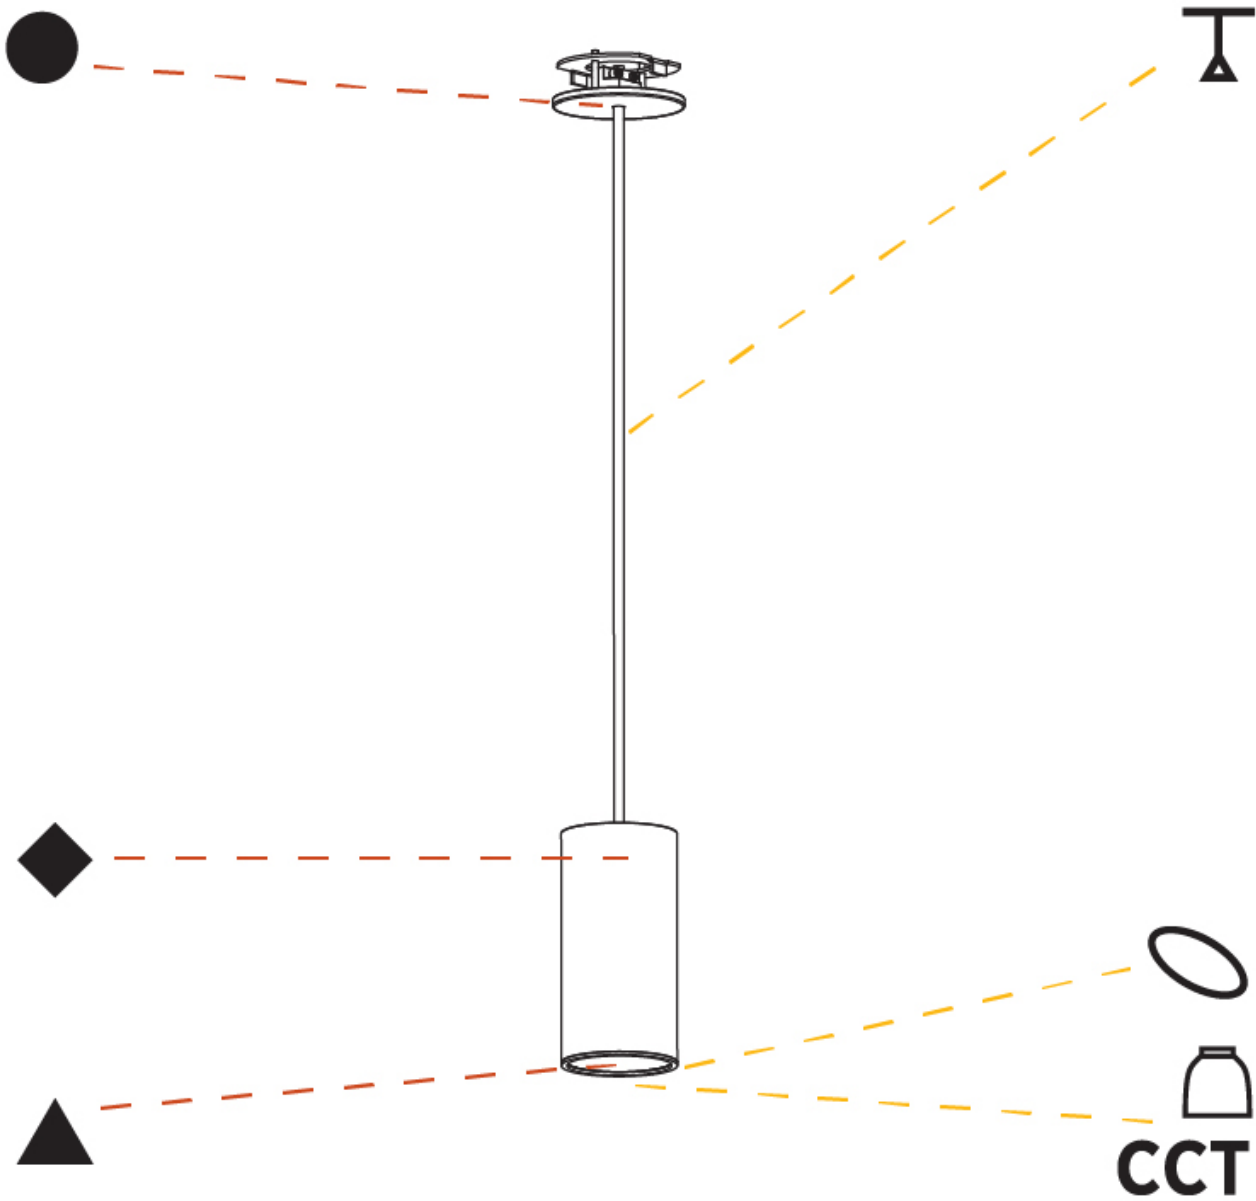

PROJECT	_____
TYPE	_____
SPECIFIER	_____
QUANTITY	_____
DATE	_____

HANGOVER MONOPOINT RECESSED CANOPY SUSPENSION

A300156-

A