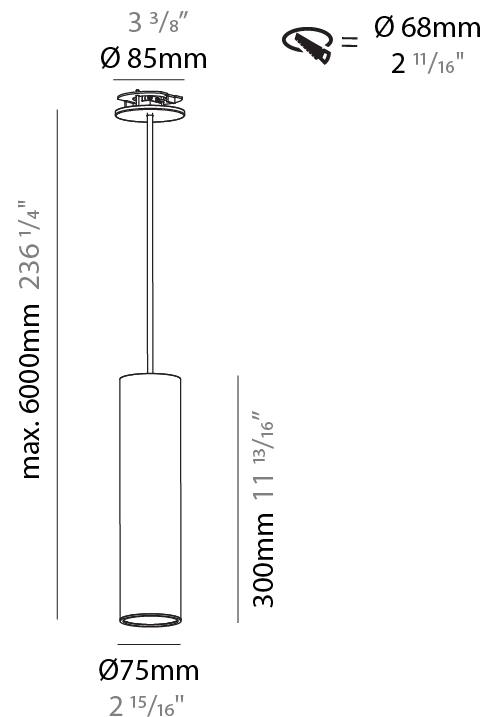

PHYSICAL

Shape: Cylinder
Diameter (mm): 75
Diameter (in): 2 ¹⁵/₁₆
Height (mm): 300
Height (in): 11 ¹³/₁₆
Max. Overall Height (mm): 2300
Max. Overall Height (in): 90 ⁹/₁₆
Light Distribution: Downlight
Diffuser: Shine Ring 0-6
Fixture Finish: SSR / BKV / CWI / CRY / HAB / LAG / UFT / ITA / RUA / RUR / MIC / FTG / MYG / TWT / LOD / PUS / FRO / FUP / KIA / POP / BLS / SPG / MEY / GOH / GUM / CHC / COM / ABZ / JAG / OBR / MOS / ROR
Fixture Material: Aluminum
Cable Details: 2000mm / 6000mm Cable in White / Black / Orange / Red
Cut-out Measurements: 68mm / 2 11/16"

ELECTRICAL

Lamp Type: LED (Zhaga Standard)
Input Wattage (W): 10.9
Total Output Wattage (W): 9
Dimming: Tri-Mode (Non-Dimming and Phase Dimming (120Vac only) and 0-10V Dimming)
Driver Included: Yes
Driver Location: External
Driver Type: Constant Current - Universal
Driver Class: Class 2
Housing: ENCP3 w/Quick Connect
Input Voltage (V): 120 - 277
Constant Current (MA): 500

LED

Number of LEDs: 1
Color Temperature (°K): 2700 / 3000 / 4000
Max. Delivered Lumen (lm): 923
CRI: >90 CRI
Lamp Life (hrs): 50000
Upon Request: ***3500K available in minimum quantities (larger quantities upon request)

OPTICAL

Reflector: 18 / 36 / 52

RATINGS AND CERTIFICATIONS

Certified By: Certified for North American Standards
IP rating: IP20