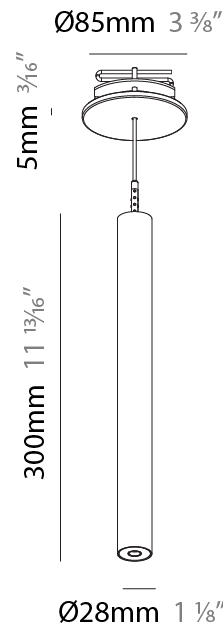

PHYSICAL

Shape: Cylinder
Diameter (mm): 28
Diameter (in): 1 1/8
Height (mm): 300
Height (in): 11 13/16
Max. Overall Height (mm): 2300
Max. Overall Height (in): 90 3/16
Min. Recessing Depth (mm): 75
Min. Recessing Depth (in): 2 15/16
Light Distribution: Downlight
Weight (kg): 0.389
Weight (lbs): 0.856
Fixture Finish: SSR / BKV / CWI / CRY / HAB / LAG / UFT / ITA / RUA / RUR / MIC / FTG / MYG / TWT / LOD / PUS / FRO / FUP / KIA / POP / BLS / SPG / MEY / GOH / GUM / CHC / COM / ABZ / JAG / OBR / MOS / ROR
Fixture Material: Aluminum
Cable Details: 2000mm or 4000mm Black Cable
Cut-out Measurements: 68mm / 2 11/16"

ELECTRICAL

Lamp Type: LED (Zhaga Standard)
Input Wattage (W): 6.6
Total Output Wattage (W): 6
Dimming: Tri-Mode (Non-Dimming and Phase Dimming (120Vac only) and 0-10V Dimming)
Driver Included: Yes
Driver Location: External
Driver Type: Constant Current - Universal
Driver Class: Class 2
Housing: ENCP3 w/Quick Connect
Input Voltage (V): 120 - 277
Constant Current (MA): 500

LED

Number of LEDs: 1
Color Temperature (°K): 2700 / 3000 / 4000
Max. Delivered Lumen (lm): 330 / 360 / 380
CRI: >90 CRI
Lamp Life (hrs): 50000
Upon Request: ***3500K available in minimum quantities (larger quantities upon request)

OPTICAL

Optic°: 24 / 32 / 34 / 55 / 58

RATINGS AND CERTIFICATIONS

Certified By: Certified for North American Standards
IP rating: IP20