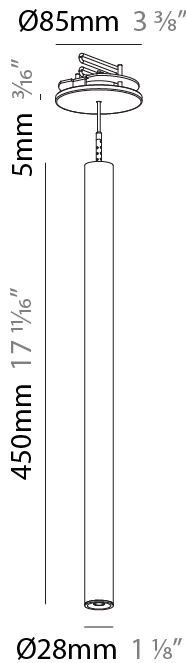

Accent Finish: NOR / OPL / YEL / ORA / RED / BLU / GRN

Fixture Material: Aluminum

Cable Details: 2000mm or 4000mm Cable - Black, Green, Orange, Red, White

Cut-out Measurements: 68mm / 2 11/16"

ELECTRICAL

Lamp Type: LED (Zhaga Standard)
Input Wattage (W): 6.4
Total Output Wattage (W): 6
Dimming: Tri-Mode (Non-Dimming and Phase Dimming (120Vac only) and 0-10V Dimming)
Driver Included: Yes
Driver Location: External
Driver Type: Constant Current - Universal
Driver Class: Class 2
Housing: ENCP3 w/Quick Connect
Input Voltage (V): 120 - 277
Constant Current (MA): 500

LED

Number of LEDs: 1
Color Temperature (°K): 2700 / 3000 / 3500 / 4000
Max. Delivered Lumen (lm): Max 381 / 404 / 426 / 438
Nominal Lumen (lm): 460 / 487 / 514 / 528
CRI: >90 CRI
Lamp Life (hrs): 50000

OPTICAL

Reflector°: 20 / 26 / 56

RATINGS AND CERTIFICATIONS

Certified By: CSA Certified to UL and CSA Standards

IP Rating: IP20 © 2024, T 1800-388-3382, F 416-247-9319, www.zaneen.com

Available for International specifications by adding 'INT' at the end of the existing Model #. For assistance on 'custom' specifications, contact zteam@zaneen.com. In a constant effort to supply the best product, we reserve the right to change specifications or materials without notice. The most recent specification sheets are found at zaneen.com