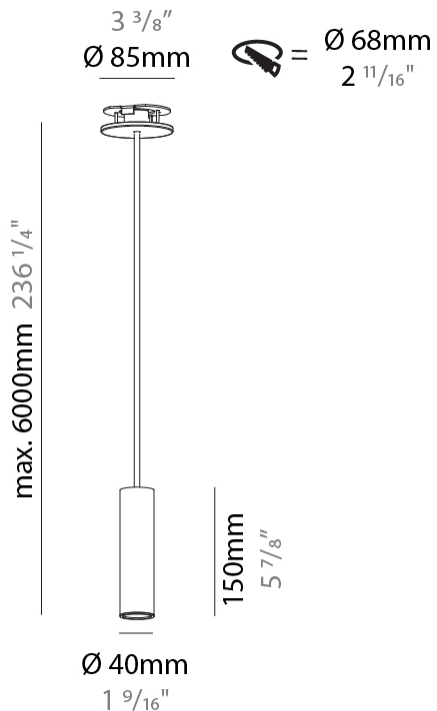

ELECTRICAL

Lamp Type: LED (Zhaga Standard)
Input Wattage (W): 10.9
Total Output Wattage (W): 9
Dimming: Non-Dimmable
Driver Included: Yes
Driver Location: External
Driver Type: Constant Current
Driver Class: Class 2
Input Voltage (V): 120
Constant Current (MA): 500
Upon Request: Remote: 0-10Vdc dimming / Phase dimming 120Vac

LED

Number of LEDs: 1
Color Temperature (°K): 2700 / 3000 / 4000
Max. Delivered Lumen (lm): 842
CRI: >90 CRI
Lamp Life (hrs): 50000
Upon Request: ***3500K available in minimum quantities (larger quantities upon request)

OPTICAL

Reflector: 40 / 50

RATINGS AND CERTIFICATIONS

Certified By: Certified for North American Standards
IP Rating: IP20

© 2024, T 1800-388-3382, F 416-247-9319, www.zaneen.com

Available for International specifications by adding 'INT' at the end of the existing Model #. For assistance on 'custom' specifications, contact zteam@zaneen.com.

In a constant effort to supply the best product, we reserve the right to change specifications or materials without notice. The most recent specification sheets are found at zaneen.com