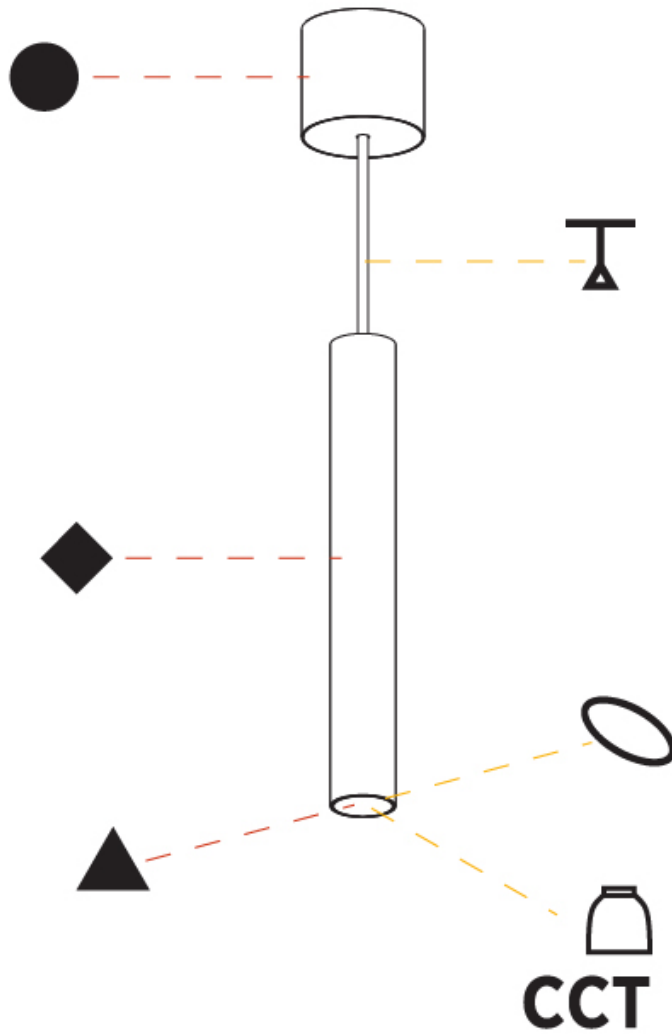

PROJECT
TYPE
SPECIFIER
QUANTITY
DATE

HANGOVER MONOPOINT SURFACE CANOPY SUSPENSION

A300154-

A