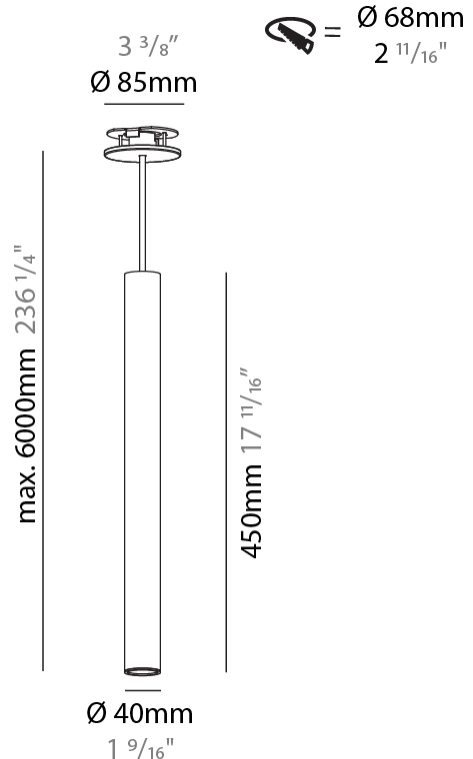

GENERAL

Series: Hangover
Subseries: Hangover Monopoint Recessed Canopy
Brand: Prolicht
Division: Architectural
Mounting Type: Suspension
Mounting Location: Ceiling
Subcategory: Pendant

PHYSICAL

Shape: Cylinder
Diameter (mm): 40
Diameter (in): 1 9/16
Height (mm): 450
Height (in): 17 11/16
Max. Overall Height (mm): 2450
Max. Overall Height (in): 96 7/16
Light Distribution: Downlight
Diffuser: Shine Ring 0-6
Fixture Finish: SSR / BKV / CWI / CRY / HAB / UFT / ITA / RUA / FTG / MYG / LOD / PUS / FRO / FUP / KIA / POP / BLS / SPG / MEY / GOH / GUM / CHC / COM / ABZ / JAG / OBR / MOS / ROR
Fixture Material: Aluminum
Cable Details: 2000mm / 6000mm Cable in White / Black / Orange / Red
Cut-out Measurements: 68mm / 2 11/16"

ELECTRICAL

Lamp Type: LED (Zhaga Standard)
Input Wattage (W): 10.9
Total Output Wattage (W): 9
Dimming: Non-Dimmable
Driver Included: Yes
Driver Location: Integrated
Driver Type: Constant Current
Driver Class: Class 2
Input Voltage (V): 120
Constant Current (MA): 500
Upon Request: Remote: 0-10Vdc dimming / Phase dimming 120Vac

LED

Number of LEDs: 1
Color Temperature (°K): 2700 / 3000 / 4000
Max. Delivered Lumen (lm): 842
CRI: >90 CRI
Lamp Life (hrs): 50000
Upon Request: ***3500K available in minimum quantities (larger quantities upon request)

OPTICAL

Reflector°: 40 / 50

RATINGS AND CERTIFICATIONS

Certified By: Certified for North American Standards
IP rating: IP20