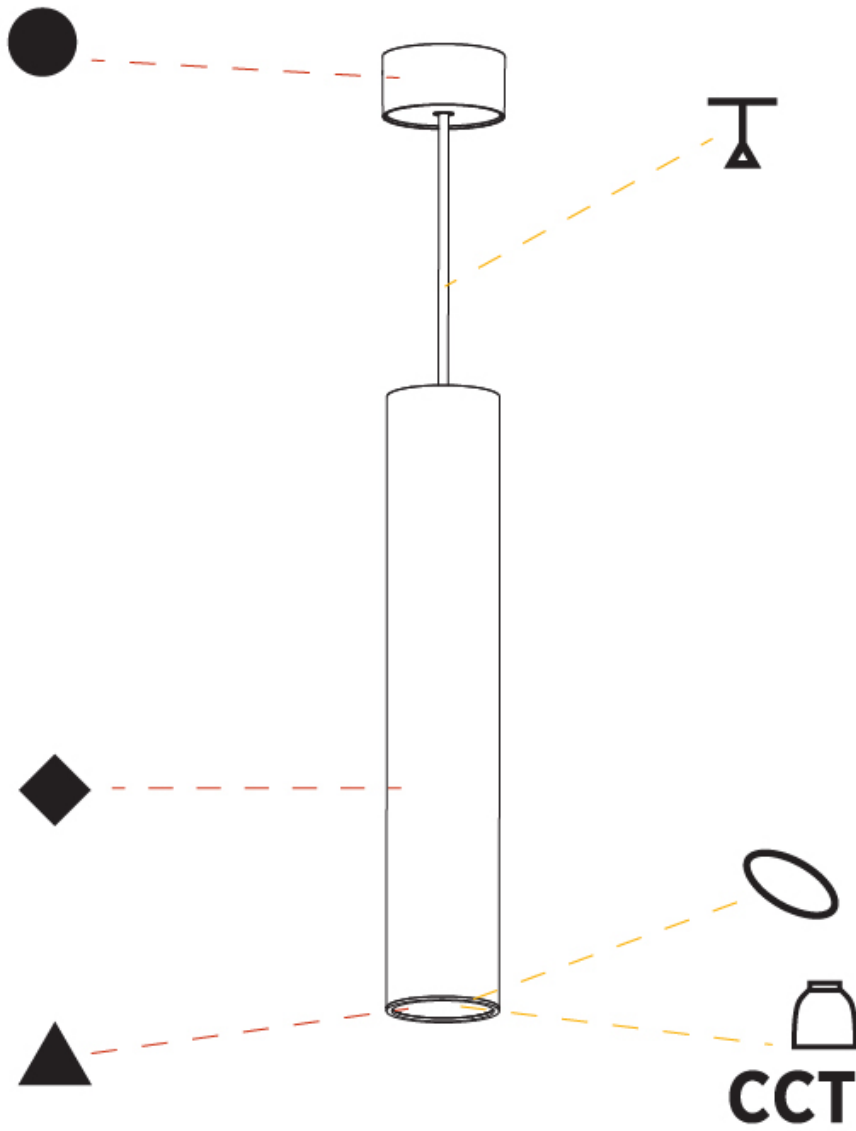

HANGOVER MONOPOINT SURFACE CANOPY SUSPENSION

A300169-

PROJECT
TYPE
SPECIFIER
QUANTITY
DATE

A