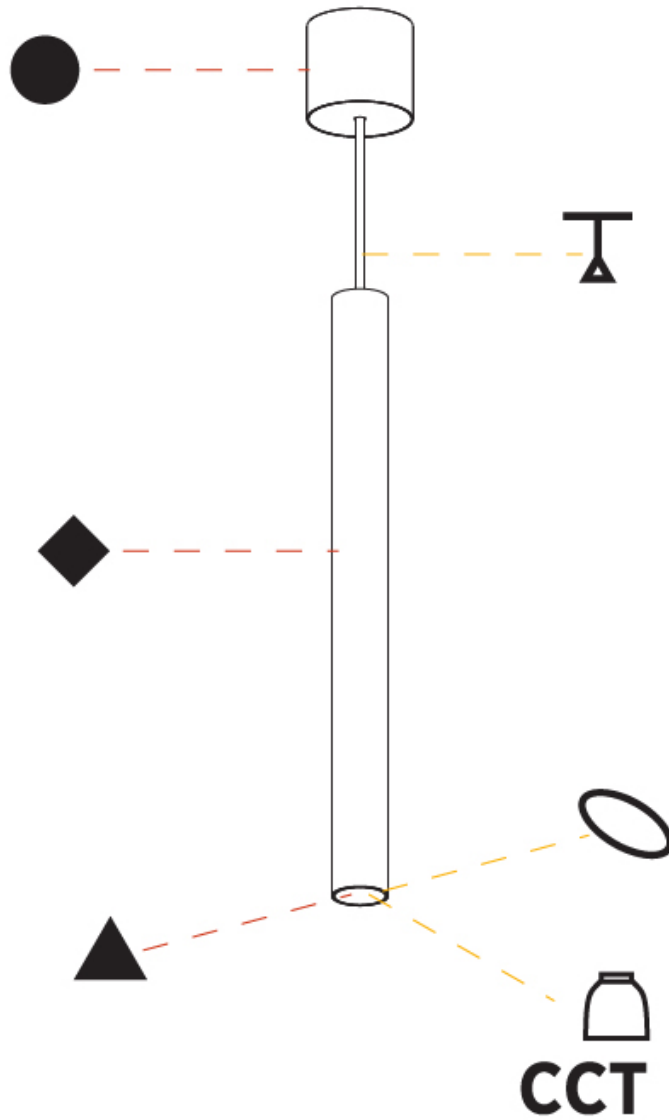

HANGOVER MONOPOINT SURFACE CANOPY SUSPENSION

A300155-

PROJECT
TYPE
SPECIFIER
QUANTITY
DATE