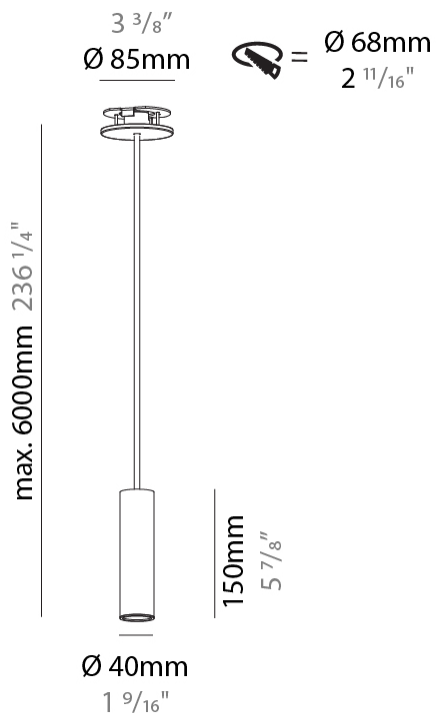

ELECTRICAL

Lamp Type: LED (Zhaga Standard)
Input Wattage (W): 10.9
Total Output Wattage (W): 9
Dimming: Non-Dimmable
Driver Included: Yes
Driver Location: External
Driver Type: Constant Current
Driver Class: Class 2
Input Voltage (V): 120
Constant Current (MA): 500
Upon Request: Remote: 0-10Vdc dimming / Phase dimming 120Vac

LED

Number of LEDs: 1
Color Temperature (°K): 2700 / 3000 / 4000
Max. Delivered Lumen (lm): 842
CRI: >90 CRI
Lamp Life (hrs): 50000
Upon Request: ***3500K available in minimum quantities (larger quantities upon request)

OPTICAL

Reflector: 40 / 50

RATINGS AND CERTIFICATIONS

Certified By: Certified for North American Standards
IP Rating: IP20

© 2024, T 1800-388-3382, F 416-247-9319, www.zaneen.com

Available for International specifications by adding 'INT' at the end of the existing Model #. For assistance on 'custom' specifications, contact zteam@zaneen.com. In a constant effort to supply the best product, we reserve the right to change specifications or materials without notice. The most recent specification sheets are found at zaneen.com