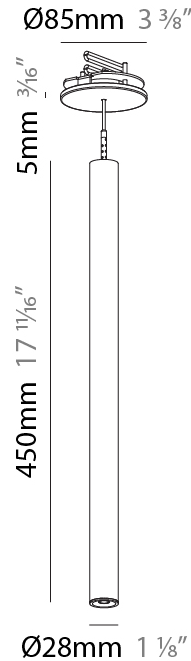

ELECTRICAL

Lamp Type: LED (Zhaga Standard)
Input Wattage (W): 6.4
Total Output Wattage (W): 6
Dimming: Tri-Mode (Non-Dimming and Phase Dimming (120Vac only) and 0-10V Dimming)
Driver Included: Yes
Driver Location: External
Driver Type: Constant Current - Universal
Driver Class: Class 2
Housing: ENCP3 w/Quick Connect
Input Voltage (V): 120 - 277
Constant Current (MA): 500

LED

Number of LEDs: 1
Color Temperature (°K): 2700 / 3000 / 3500 / 4000
Max. Delivered Lumen (lm): Max 381 / 404 / 426 / 438
Nominal Lumen (lm): 460 / 487 / 514 / 528
CRI: >90 CRI
Lamp Life (hrs): 50000

OPTICAL

Reflector°: 20 / 26 / 56

RATINGS AND CERTIFICATIONS

Certified By: CSA Certified to UL and CSA Standards

IP20 © 2024, T 1800-388-3382, F 416-247-9319, www.zaneen.com

Available for International specifications by adding 'INT' at the end of the existing Model #. For assistance on 'custom' specifications, contact zteam@zaneen.com. In a constant effort to supply the best product, we reserve the right to change specifications or materials without notice. The most recent specification sheets are found at zaneen.com