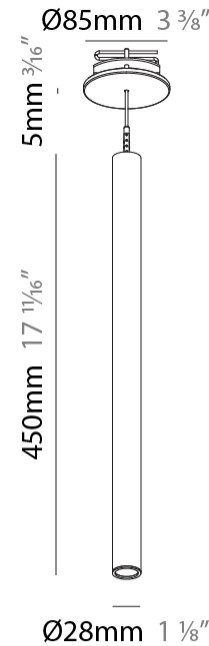

PROJECT
TYPE
SPECIFIER
QUANTITY
DATE

HANGOVER PLUG SHINE MONOPOINT RECESSED CANOPY SUSPENSION

A30844-

base number	Color Temperature	Finishes (Diamond)	Finishes (Triangle)	Finishes (Circle)	Lens Options	Shine Ring	Cable Options
-------------	-------------------	--------------------	---------------------	-------------------	--------------	------------	---------------

PHYSICAL

Shape: Cylinder
 Diameter (mm): 28
 Diameter (in): 1 1/8
 Height (mm): 450
 Height (in): 17 11/16
 Max. Overall Height (mm): 2450
 Max. Overall Height (in): 96 7/16
 Min. Recessing Depth (mm): 75
 Min. Recessing Depth (in): 2 15/16
 Light Distribution: Downlight
 Weight (kg): 0.504
 Weight (lbs): 1.11
 Diffuser: Shine Ring - Opal / Yellow / Orange / Red / Blue / Green
 Fixture Finish: SSR / BKV / CWI / CRY / HAB / UFT / ITA / RUA / FTG / MYG / LOD / PUS / FRO / FUP / KIA / POP / BLS / SPG / MEY / GOH / GUM / CHC / COM / ABZ / JAG / OBR / MOS / ROR
 Fixture Material: Aluminum
 Cable Details: 2000mm or 4000mm Black Cable
 Cut-out Measurements: 68mm / 2 11/16"

HANGOVER PLUG SHINE MONOPOINT RECESSED CANOPY SUSPENSION

A30844-

PROJECT
TYPE
SPECIFIER
QUANTITY
DATE

A

PROJECT	
TYPE	
SPECIFIER	
QUANTITY	
DATE	

HANGOVER PLUG MONOPOINT SURFACE CANOPY SUSPENSION

A30846-

base number	Color	Finishes	Finishes	Finishes	Lens	Cable
	Temperature	(Diamond)	(Triangle)	(Circle)	Options	Options

Shape: Cylinder
 Diameter (mm): 28
 Diameter (in): 1 1/8
 Height (mm): 450
 Height (in): 17 11/16
 Max. Overall Height (mm): 2450
 Max. Overall Height (in): 96 7/16
 Light Distribution: Downlight
 Weight (kg): 0.504
 Weight (lbs): 1.11
 Fixture Finish: [SSR / BKV / CWI / CRY / HAB / UFT / ITA / RUA / FTG / MYG / LOD / PUS / FRO / FUP / KIA / POP / BLS / SPG / MEY / GOH / GUM / CHC / COM / ABZ / JAG / OBR / MOS / ROR](#)
 Fixture Material: Aluminum
 Cable Details: [2000mm or 4000mm Black Cable](#)