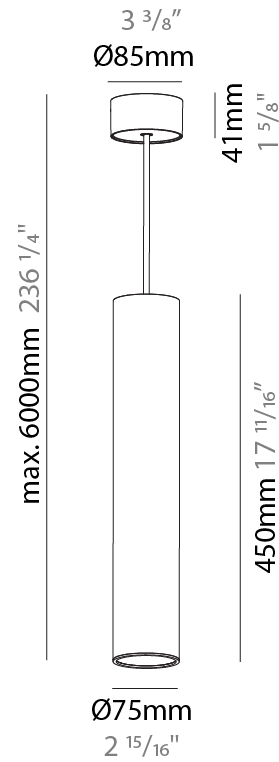

GENERAL

Series: Hangover
Subseries: Hangover Monopoint Surface Canopy
Brand: Prolicht
Division: Architectural
Mounting Type: Suspension
Mounting Location: Ceiling
Subcategory: Pendant

PHYSICAL

Shape: Cylinder
Diameter (mm): 75
Diameter (in): 2 ¹⁵/₁₆
Height (mm): 450
Height (in): 17 ¹¹/₁₆
Max. Overall Height (mm): 2450
Max. Overall Height (in): 96 ⁷/₁₆
Light Distribution: Downlight
Diffuser: Shine Ring 0-6
Fixture Finish: SSR / BKV / CWI / CRY / HAB / UFT / ITA / RUA / FTG / MYG / LOD / PUS / FRO / FUP / KIA / POP / BLS / SPG / MEY / GOH / GUM / CHC / COM / ABZ / JAG / OBR / MOS / ROR
Fixture Material: Aluminum
Cable Details: 2000mm / 6000mmm Cable in White / Black / Orange / Red

ELECTRICAL

Lamp Type: LED (Zhaga Standard)
Input Wattage (W): 20
Total Output Wattage (W): 18.9
Dimming: Non-Dimmable
Driver Included: Yes
Driver Location: Integrated
Driver Type: Constant Current
Driver Class: Class 2
Housing: ENCP3
Input Voltage (V): 120
Constant Current (MA): 500
Upon Request: Remote: 0-10Vdc dimming / Phase dimming 120Vac

LED

Number of LEDs: 1
Color Temperature (°K): 2700 / 3000 / 4000
Max. Delivered Lumen (lm): 1680
CRI: >90 CRI
Efficiency (%): 86
Lamp Life (hrs): 50000

OPTICAL

Reflector: 18 / 36 / 52

RATINGS AND CERTIFICATIONS

Certified By: Certified for North American Standards
IP rating: IP20