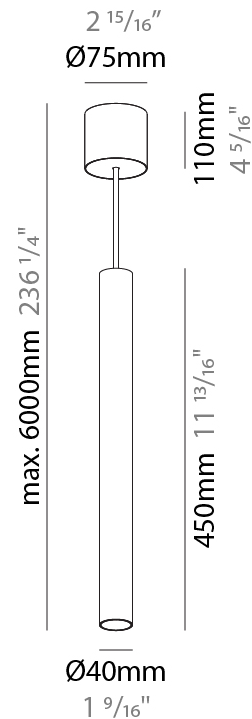

GENERAL

Series: Hangover
Subseries: Hangover Monopoint Surface Canopy
Brand: Prolicht
Division: Architectural
Mounting Type: Suspension
Mounting Location: Ceiling
Subcategory: Pendant

PHYSICAL

Shape: Cylinder
Diameter (mm): 40
Diameter (in): 1 9/16
Height (mm): 450
Height (in): 17 13/16
Max. Overall Height (mm): 2450
Max. Overall Height (in): 96 7/16
Light Distribution: Downlight
Diffuser: Shine Ring 0-6
Fixture Finish: SSR / BKV / CWI / CRY / HAB / UFT / ITA / RUA / FTG / MYG / LOD / PUS / FRO / FUP / KIA / POP / BLS / SPG / MEY / GOH / GUM / CHC / COM / ABZ / JAG / OBR / MOS / ROR
Fixture Material: Aluminum
Cable Details: 2000mm / 6000mm Cable in White / Black / Orange / Red

ELECTRICAL

Lamp Type: LED (Zhaga Standard)
Input Wattage (W): 10.9
Total Output Wattage (W): 9
Dimming: Non-Dimmable
Driver Included: Yes
Driver Location: Integrated
Driver Type: Constant Current
Driver Class: Class 2
Housing: ENCP3
Input Voltage (V): 120
Constant Current (mA): 500
Upon Request: Remote: 0-10Vdc dimming / Phase dimming 120Vac

LED

Number of LEDs: 1
Color Temperature (°K): 2700 / 3000 / 4000
Max. Delivered Lumen (lm): 842
CRI: >90 CRI
Efficiency (%): 86
Lamp Life (hrs): 50000
Upon Request: ***3500K available in minimum quantities (larger quantities upon request)

OPTICAL

Reflector: 40 / 50

RATINGS AND CERTIFICATIONS

Certified By: Certified for North American Standards
IP rating: IP20