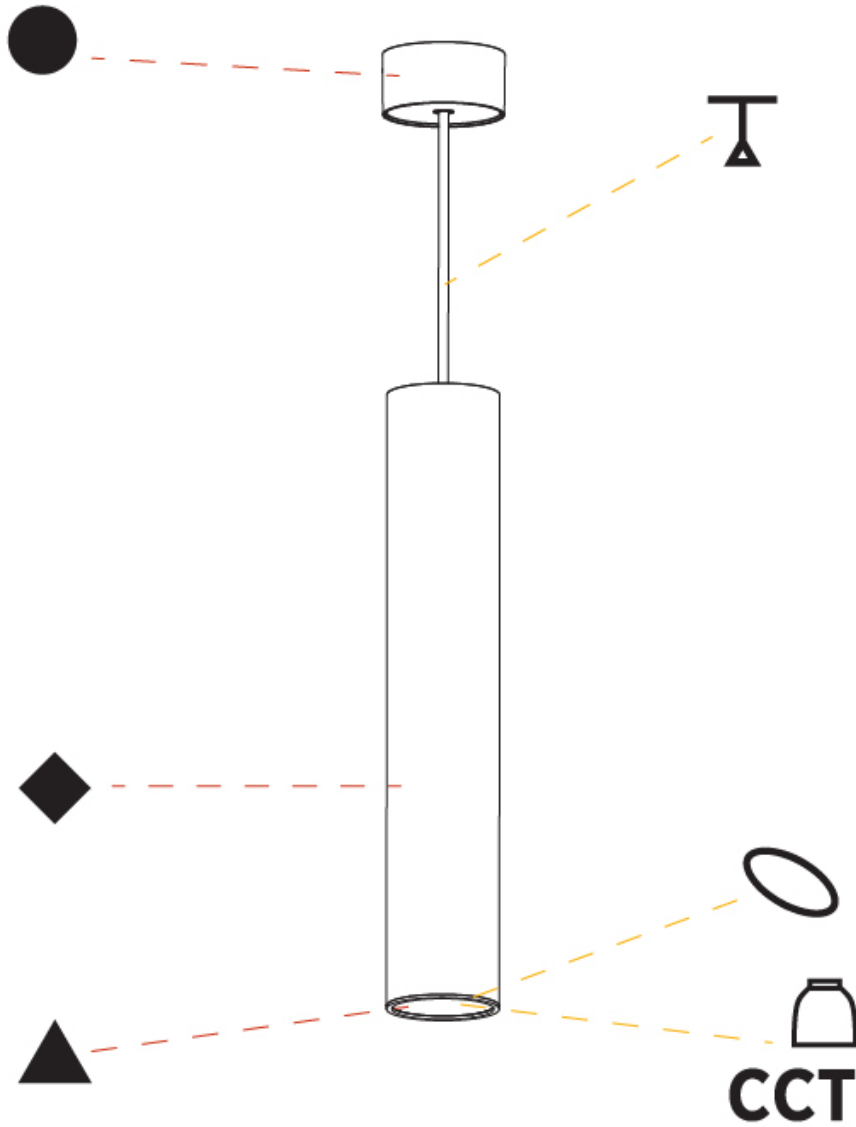

HANGOVER MONOPOINT SURFACE CANOPY SUSPENSION

A300169-

PROJECT
TYPE
SPECIFIER
QUANTITY
DATE