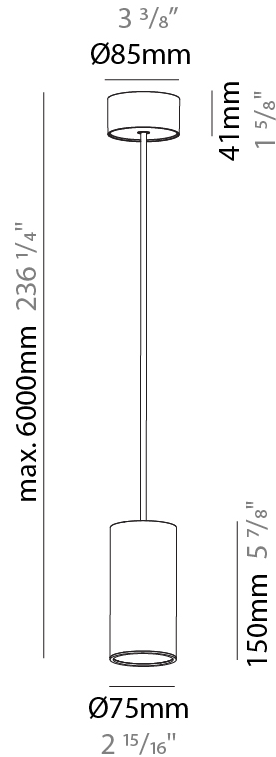

GENERAL

Series: Hangover
Subseries: Hangover Monopoint Surface Canopy
Brand: Prolicht
Division: Architectural
Mounting Type: Suspension
Mounting Location: Ceiling
Subcategory: Pendant

PHYSICAL

Shape: Cylinder
Diameter (mm): 75
Diameter (in): 2 15/16
Height (mm): 150
Height (in): 5 7/8
Max. Overall Height (mm): 2150
Max. Overall Height (in): 84 5/8
Light Distribution: Direct / Indirect
Diffuser: Shine Ring 0-6
Fixture Finish: SSR / BKV / CWI / CRY / HAB / UFT / ITA / RUA / FTG / MYG / LOD / PUS / FRO / FUP / KIA / POP / BLS / SPG / MEY / GOH / GUM / CHC / COM / ABZ / JAG / OBR / MOS / ROR
Fixture Material: Aluminum
Cable Details: 2000mm / 6000mm Cable in White / Black / Orange / Red

ELECTRICAL

Lamp Type: LED (Zhaga Standard)
Input Wattage (W): 10.9
Total Output Wattage (W): 9
Dimming: Non-Dimmable
Driver Included: Yes
Driver Location: Integrated
Driver Type: Constant Current
Driver Class: Class 2
Housing: ENCP3
Input Voltage (V): 120
Constant Current (MA): 500
Upon Request: Remote: 0-10Vdc dimming / Phase dimming 120Vac

LED

Number of LEDs: 2
Color Temperature (°K): 2700 / 3000 / 4000
Max. Delivered Lumen (lm): 911
CRI: >90 CRI
Efficiency (%): 86
Lamp Life (hrs): 50000

OPTICAL

Reflector: 18 / 36 / 52

RATINGS AND CERTIFICATIONS

Certified By: Certified for North American Standards
IP rating: IP20