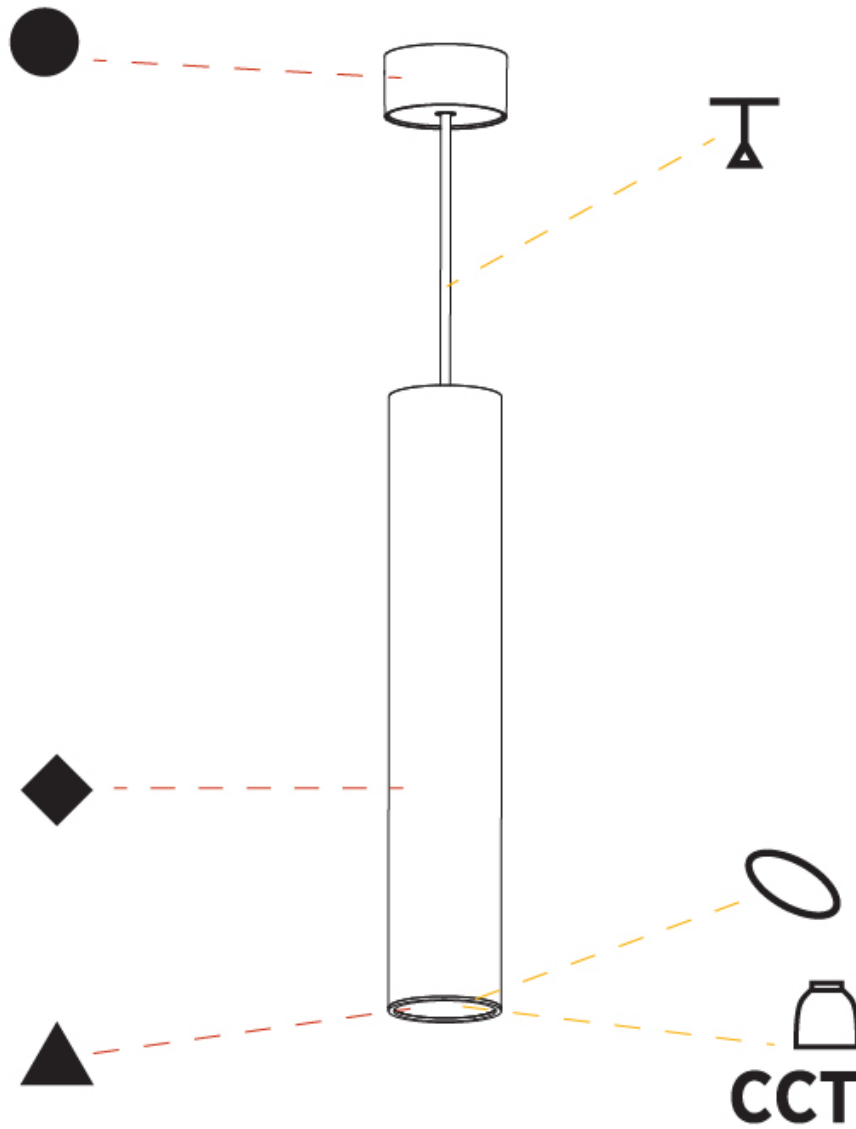

HANGOVER MONOPOINT SURFACE CANOPY SUSPENSION

A300170-

PROJECT	_____
TYPE	_____
SPECIFIER	_____
QUANTITY	_____
DATE	_____

A