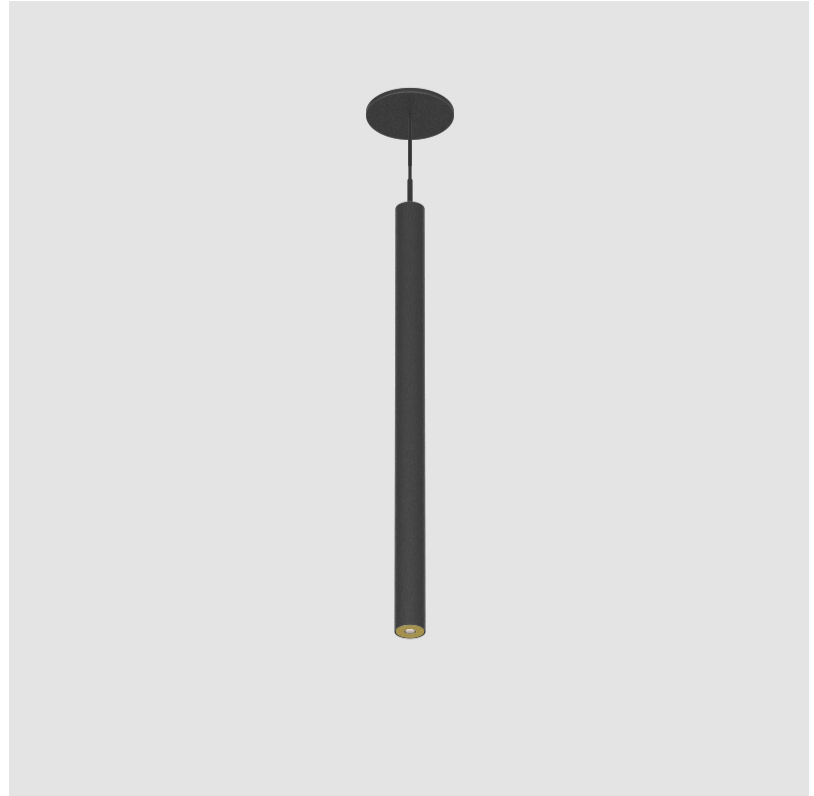

HANGOVER PLUG MONOPOINT RECESSED CANOPY SUSPENSION

A30841-

PROJECT

TYPE

SPECIFIER

QUANTITY

DATE

A