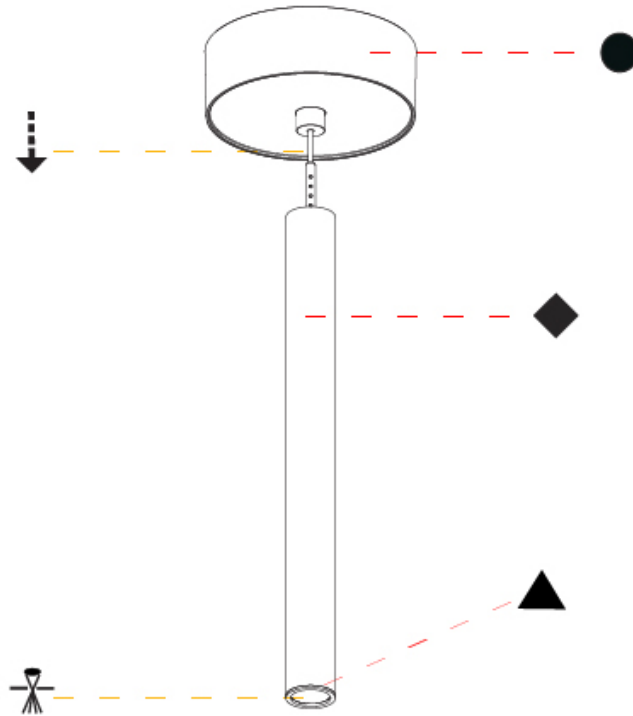

HANGOVER PLUG SHINE MONOPOINT SURFACE CANOPY SUSPENSION

A30848-

PROJECT
TYPE
SPECIFIER
QUANTITY
DATE

A