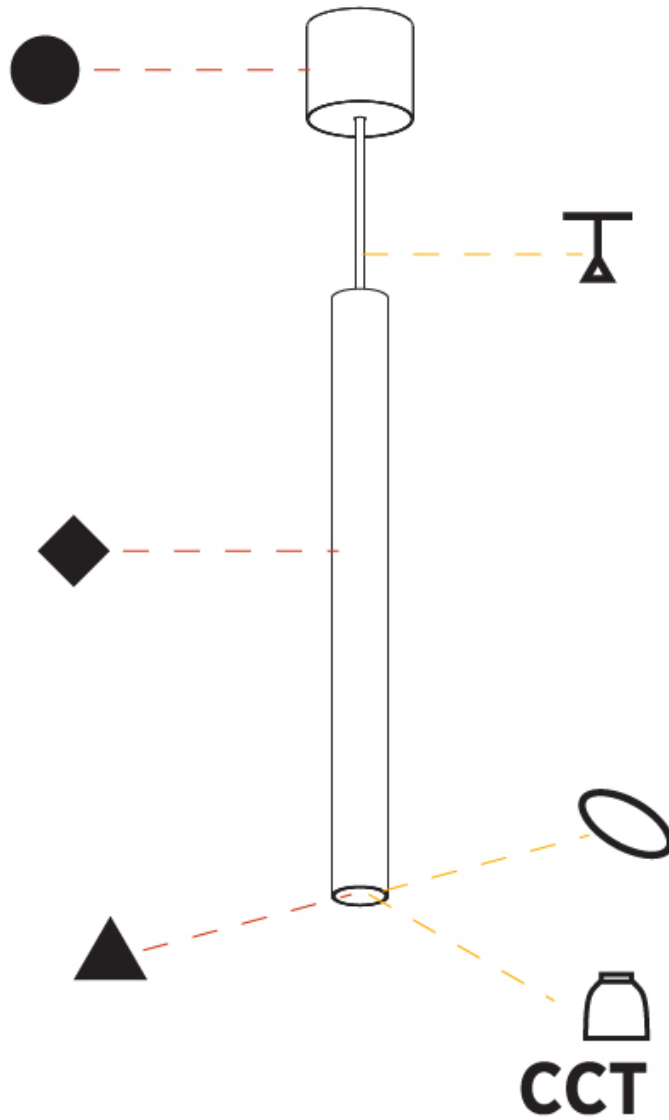

HANGOVER MONOPOINT SURFACE CANOPY SUSPENSION

A300155-