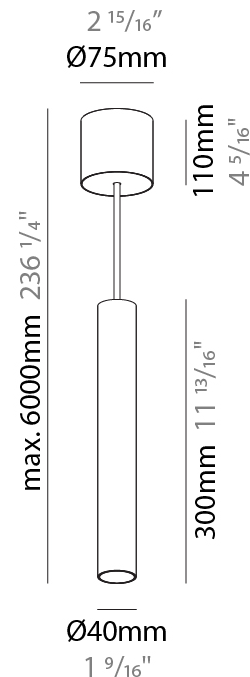

GENERAL

Series: Hangover
Subseries: Hangover Monopoint Surface Canopy
Brand: Prolicht
Division: Architectural
Mounting Type: Suspension
Mounting Location: Ceiling
Subcategory: Pendant

PHYSICAL

Shape: Cylinder
Diameter (mm): 40
Diameter (in): 1 9/16
Height (mm): 300
Height (in): 11 13/16
Max. Overall Height (mm): 2300
Max. Overall Height (in): 90 9/16
Light Distribution: Downlight
Diffuser: Shine Ring 0-6
Fixture Finish: SSR / BKV / CWI / CRY / HAB / UFT / ITA / RUA / FTG / MYG / LOD / PUS / FRO / FUP / KIA / POP / BLS / SPG / MEY / GOH / GUM / CHC / COM / ABZ / JAG / OBR / MOS / ROR
Fixture Material: Aluminum
Cable Details: 2000mm / 6000mmm Cable in White / Black / Orange / Red

ELECTRICAL

Lamp Type: LED (Zhaga Standard)
Input Wattage (W): 10.9
Total Output Wattage (W): 9
Dimming: Non-Dimmable
Driver Included: Yes
Driver Location: Integrated
Driver Type: Constant Current
Driver Class: Class 2
Input Voltage (V): 120
Constant Current (MA): 500
Upon Request: Remote: 0-10Vdc dimming / Phase dimming 120Vac

LED

Number of LEDs: 1
Color Temperature (°K): 2700 / 3000 / 4000
Max. Delivered Lumen (lm): 842
CRI: >90 CRI
Efficiency (%): 86
Lamp Life (hrs): 50000
Upon Request: ***3500K available in minimum quantities (larger quantities upon request)

OPTICAL

Reflector°: 40 / 50

RATINGS AND CERTIFICATIONS

Certified By: Certified for North American Standards
IP rating: IP20