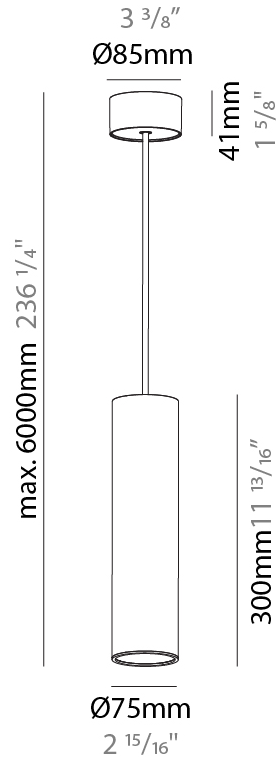

GENERAL

Series: Hangover
Subseries: Hangover Monopoint Surface Canopy
Partner: Prolicht
Division: Architectural
Installation: Suspension
Product Type: Pendant
Mounting Location: Ceiling
Light Distribution: Direct

PHYSICAL

Shape: Cylinder
Diameter (mm): 75
Diameter (in): 2 15/16
Height (mm): 300
Height (in): 11 13/16
Max. Overall Height (mm): 2300
Max. Overall Height (in): 90 9/16
Diffuser: Shine Ring 0-6
Fixture Finish: SSR / BKV / CWI / CRY / HAB / UFT / ITA / RUA / FTG / MYG / LOD / PUS / FRO / FUP / KIA / POP / BLS / SPG / MEY / GOH / CHC / COM / ABZ / JAG / OBR / MOS / ROR
Fixture Material: Aluminum
Cable Details: 2000mm / 6000mm Cable in White / Black / Orange / Red

ELECTRICAL

Lamp Type: LED (Zhaga Standard)
Input Wattage (W): 10.9
Total Output Wattage (W): 9
Dimming: Non-Dimmable
Driver Included: Yes
Driver Location: Integrated
Driver Type: Constant Current
Driver Class: Class 2
Housing: ENCP3
Input Voltage (V): 120
Constant Current (mA): 500
Upon Request: Remote: 0-10Vdc dimming / Phase dimming 120Vac

LED

Number of LEDs: 1
Color Temperature (°K): 2700 / 3000 / 4000
Max. Delivered Lumen (lm): 923
CRI: >90 CRI
Efficiency (%): 86
Lamp Life (hrs): 50000

OPTICAL

Reflector: 18 / 36 / 52

RATINGS AND CERTIFICATIONS

Certified By: Certified for North American Standards
IP rating: IP20