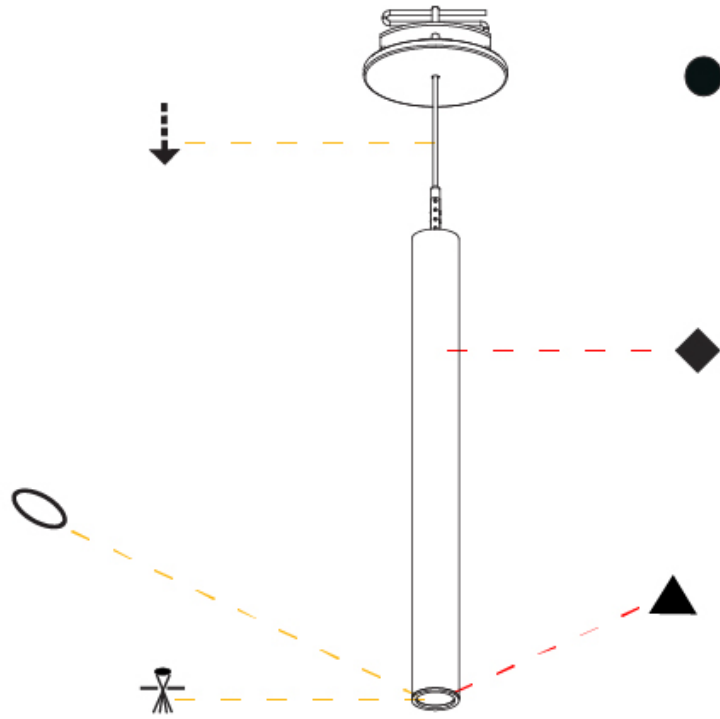

## HANGOVER PLUG SHINE MONOPOINT RECESSED CANOPY SUSPENSION

A30843-

PROJECT

TYPE

SPECIFIER

QUANTITY

DATE

A