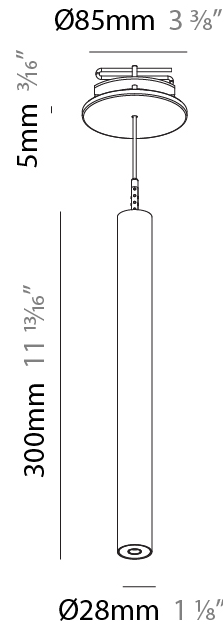

ELECTRICAL

Lamp Type: LED (Zhaga Standard)
Input Wattage (W): 6.6
Total Output Wattage (W): 6
Dimming: Tri-Mode (Non-Dimming and Phase Dimming (120Vac only) and 0-10V Dimming)
Driver Included: Yes
Driver Location: External
Driver Type: Constant Current - Universal
Driver Class: Class 2
Housing: ENCP3 w/Quick Connect
Input Voltage (V): 120 - 277
Constant Current (MA): 500

LED

Number of LEDs: 1
Color Temperature (°K): 2700 / 3000 / 4000
Max. Delivered Lumen (lm): 330 / 360 / 380
CRI: >90 CRI
Lamp Life (hrs): 50000
Upon Request: ***3500K available in minimum quantities (larger quantities upon request)

OPTICAL

Optic°: 24 / 32 / 34 / 55 / 58

RATINGS AND CERTIFICATIONS

Certified By: Certified for North American Standards
IP rating: IP20

Zaneen Group Inc. © 2024, T 1800-388-3382, F 416-247-9319, www.zaneen.com

Available for International specifications by adding 'INT' at the end of the existing Model #. For assistance on 'custom' specifications, contact zteam@zaneen.com. In a constant effort to supply the best product, we reserve the right to change specifications or materials without notice. The most recent specification sheets are found at zaneen.com

PROJECT
TYPE
SPECIFIER
QUANTITY
DATE