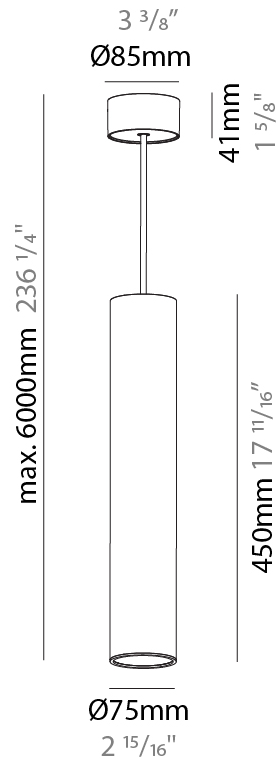

GENERAL

Series: Hangover
Subseries: Hangover Monopoint Surface Canopy
Brand: Prolicht
Division: Architectural
Mounting Type: Suspension
Mounting Location: Ceiling
Subcategory: Pendant

PHYSICAL

Shape: Cylinder
Diameter (mm): 75
Diameter (in): 2 ¹⁵/₁₆
Height (mm): 450
Height (in): 17 ¹¹/₁₆
Max. Overall Height (mm): 2450
Max. Overall Height (in): 96 ⁷/₁₆
Light Distribution: Downlight
Diffuser: Shine Ring 0-6
Fixture Finish: SSR / BKV / CWI / CRY / HAB / UFT / ITA / RUA / FTG / MYG / LOD / PUS / FRO / FUP / KIA / POP / BLS / SPG / MEY / GOH / GUM / CHC / COM / ABZ / JAG / OBR / MOS / ROR
Fixture Material: Aluminum
Cable Details: 2000mm / 6000mmm Cable in White / Black / Orange / Red

ELECTRICAL

Lamp Type: LED (Zhaga Standard)
Input Wattage (W): 20
Total Output Wattage (W): 18.9
Dimming: Non-Dimmable
Driver Included: Yes
Driver Location: Integrated
Driver Type: Constant Current
Driver Class: Class 2
Housing: ENCP3
Input Voltage (V): 120
Constant Current (MA): 500
Upon Request: Remote: 0-10Vdc dimming / Phase dimming 120Vac

LED

Number of LEDs: 1
Color Temperature (°K): 2700 / 3000 / 4000
Max. Delivered Lumen (lm): 1680
CRI: >90 CRI
Efficiency (%): 86
Lamp Life (hrs): 50000

OPTICAL

Reflector: 18 / 36 / 52

RATINGS AND CERTIFICATIONS

Certified By: Certified for North American Standards
IP rating: IP20