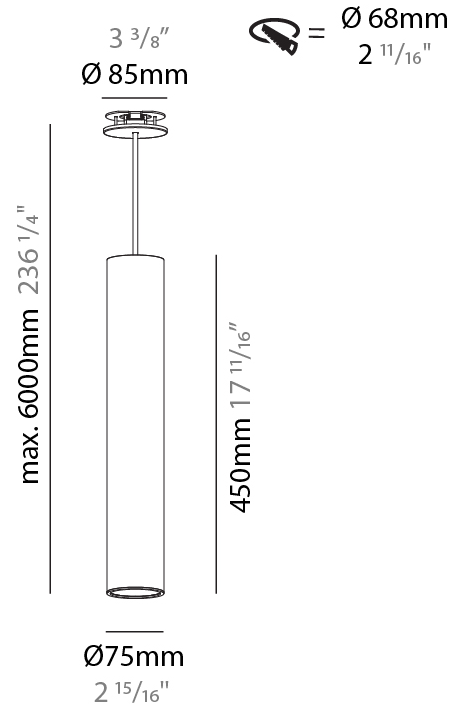

PHYSICAL

Shape: Cylinder
Diameter (mm): 75
Diameter (in): 2 ¹⁵/₁₆
Height (mm): 450
Height (in): 17 ¹¹/₁₆
Max. Overall Height (mm): 2450
Max. Overall Height (in): 96 ⁷/₁₆
Light Distribution: Downlight
Diffuser: Shine Ring 0-6
Fixture Finish: SSR / BKV / CWI / CRY / HAB / LAG / UFT / ITA / RUA / RUR / MIC / FTG / MYG / TWT / LOD / PUS / FRO / FUP / KIA / POP / BLS / SPG / MEY / GOH / GUM / CHC / COM / ABZ / JAG / OBR / MOS / ROR
Fixture Material: Aluminum
Cable Details: 2000mm / 6000mm Cable in White / Black / Orange / Red
Cut-out Measurements: 68mm / 2 11/16"

ELECTRICAL

Lamp Type: LED (Zhaga Standard)
Input Wattage (W): 20
Total Output Wattage (W): 18.2
Dimming: Non-Dimming / Phase Dimming (120vac Only)
Driver Included: Yes
Driver Location: Integrated
Driver Type: Constant Current - Universal
Driver Class: Class 2
Input Voltage (V): 120 - 277
Constant Current (MA): 500
Upon Request: (Not included - see components) Remote: 0-10Vdc dimming

LED

Number of LEDs: 1
Color Temperature (°K): 2700 / 3000 / 4000
Max. Delivered Lumen (lm): 1512 / 1568 / 1680
Nominal Lumen (lm): 1782 / 1848 / 1981
CRI: >90 CRI
Lamp Life (hrs): 50000
Upon Request: ***3500K available in minimum quantities (larger quantities upon request)

OPTICAL

Reflector: 18 / 36 / 52

RATINGS AND CERTIFICATIONS

Certified By: Certified for North American Standards
IP rating: IP20