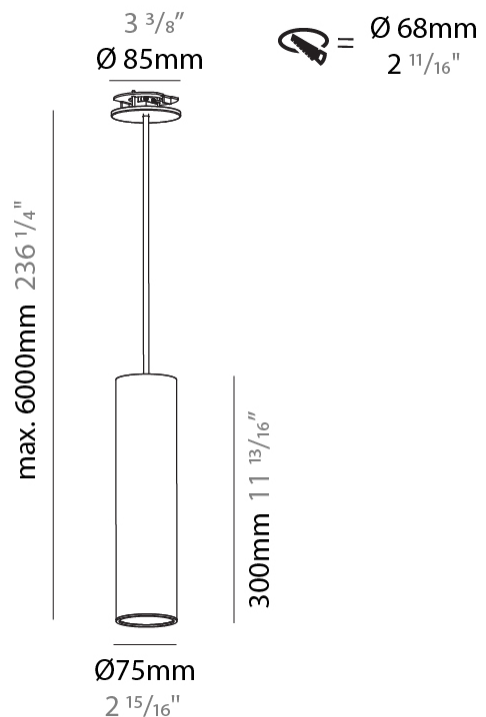

GENERAL

Series: Hangover
Subseries: Hangover Monopoint Recessed Canopy
Brand: Prolicht
Division: Architectural
Mounting Type: Suspension
Mounting Location: Ceiling
Subcategory: Pendant

PHYSICAL

Shape: Cylinder
Diameter (mm): 75
Diameter (in): 2 ¹⁵ / ₁₆
Height (mm): 300
Height (in): 11 ¹³ / ₁₆
Max. Overall Height (mm): 2300
Max. Overall Height (in): 90 ⁹ / ₁₆
Light Distribution: Downlight
Diffuser: Shine Ring 0-6
Fixture Finish: SSR / BKV / CWI / CRY / HAB / UFT / ITA / RUA / FTG / MYG / LOD / PUS / FRO / FUP / KIA / POP / BLS / SPG / MEY / GOH / GUM / CHC / COM / ABZ / JAG / OBR / MOS / ROR
Fixture Material: Aluminum
Cable Details: 2000mm / 6000mmm Cable in White / Black / Orange / Red
Cut-out Measurements: 68mm / 2 11/16"

OPTICAL

Reflector: 18 / 36 / 52

RATINGS AND CERTIFICATIONS

Certified By: Certified for North American Standards
IP rating: IP20

HANGOVER MONOPOINT RECESSED CANOPY SUSPENSION

A300158-

PROJECT
TYPE
SPECIFIER
QUANTITY
DATE

GENERAL

Series: Hangover
Subseries: Hangover Monopoint Surface Canopy
Brand: Prolicht
Division: Architectural
Mounting Type: Suspension
Mounting Location: Ceiling
Subcategory: Pendant

PHYSICAL

Shape: Cylinder
Diameter (mm): 75
Diameter (in): 2 ¹⁵ / ₁₆
Height (mm): 300
Height (in): 11 ¹³ / ₁₆
Max. Overall Height (mm): 2300
Max. Overall Height (in): 90 ⁹ / ₁₆
Light Distribution: Downlight
Diffuser: Shine Ring 0-6
Fixture Finish: SSR / BKV / CWI / CRY / HAB / UFT / ITA / RUA / FTG / MYG / LOD / PUS / FRO / FUP / KIA / POP / BLS / SPG / MEY / GOH / GUM / CHC / COM / ABZ / JAG / OBR / MOS / ROR
Fixture Material: Aluminum
Cable Details: 2000mm / 6000mm Cable in White / Black / Orange / Red