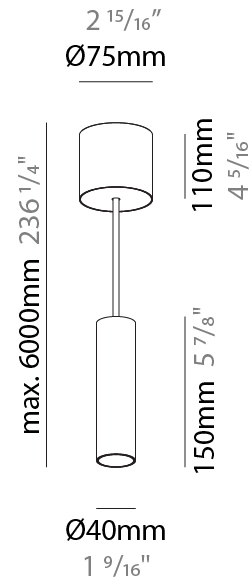

GENERAL

Series: Hangover
Subseries: Hangover Monopoint Surface Canopy
Brand: Prolicht
Division: Architectural
Mounting Type: Suspension
Mounting Location: Ceiling
Subcategory: Pendant

PHYSICAL

Shape: Cylinder
Diameter (mm): 40
Diameter (in): 1 9/16
Height (mm): 150
Height (in): 5 7/8
Max. Overall Height (mm): 2150
Max. Overall Height (in): 84 5/8
Light Distribution: Downlight
Weight (kg): 0.75
Weight (lbs): 1.65
Diffuser: Shine Ring 0-6
Fixture Finish: SSR / BKV / CWI / CRY / HAB / UFT / ITA / RUA / FTG / MYG / LOD / PUS / FRO / FUP / KIA / POP / BLS / SPG / MEY / GOH / GUM / CHC / COM / ABZ / JAG / OBR / MOS / ROR
Fixture Material: Aluminum
Cable Details: 2000mm / 6000mm Cable in White / Black / Orange / Red

ELECTRICAL

Lamp Type: LED (Zhaga Standard)
Input Wattage (W): 10.9
Total Output Wattage (W): 9
Dimming: Non-Dimmable
Driver Included: Yes
Driver Location: Integrated
Driver Type: Constant Current
Driver Class: Class 2
Input Voltage (V): 120
Constant Current (MA): 500
Upon Request: Remote: 0-10Vdc dimming / Phase dimming 120Vac

LED

Number of LEDs: 1
Color Temperature (°K): 2700 / 3000 / 4000
Max. Delivered Lumen (lm): 842
CRI: >90 CRI
Lamp Life (hrs): 50000

OPTICAL

Reflector°: 40 / 50

RATINGS AND CERTIFICATIONS

Certified By: Certified for North American Standards
IP rating: IP20