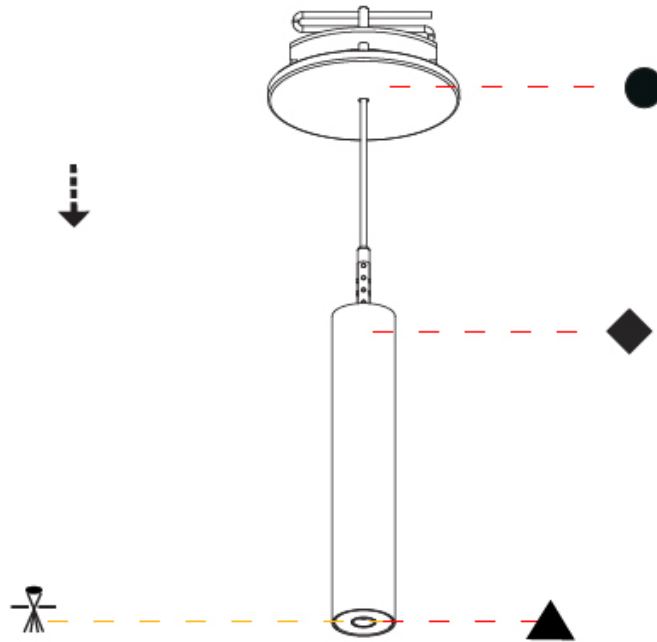

HANGOVER PLUG MONOPOINT RECESSED CANOPY SUSPENSION

A30839-

PROJECT

TYPE

SPECIFIER

QUANTITY

DATE

A