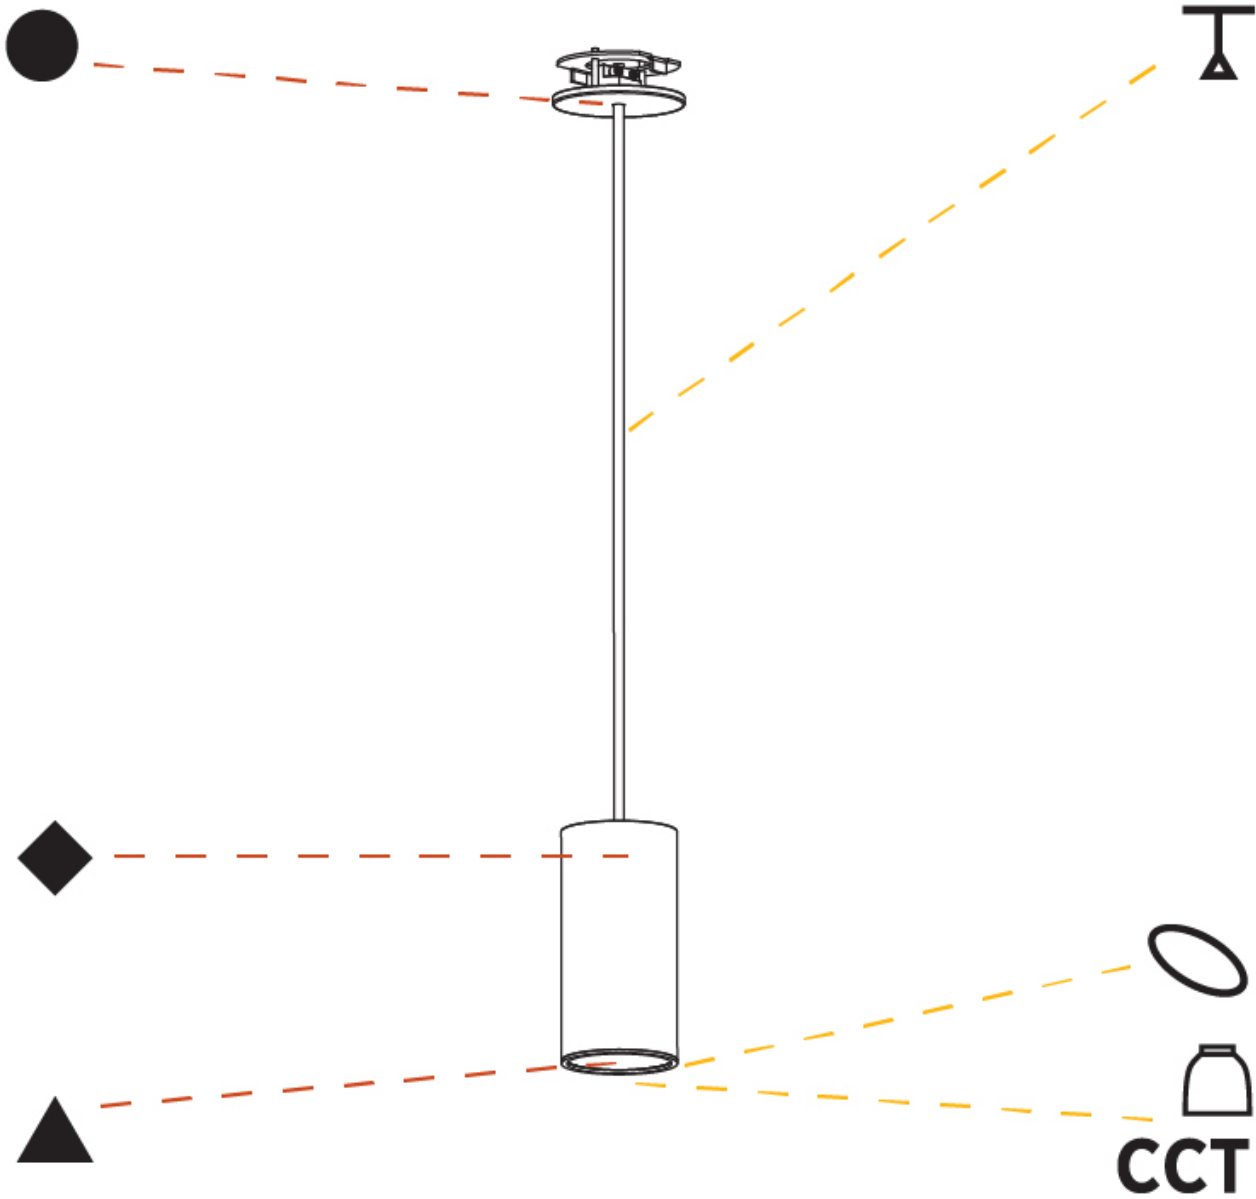

PROJECT	_____
TYPE	_____
SPECIFIER	_____
QUANTITY	_____
DATE	_____

HANGOVER MONOPOINT RECESSED CANOPY SUSPENSION

A300150-