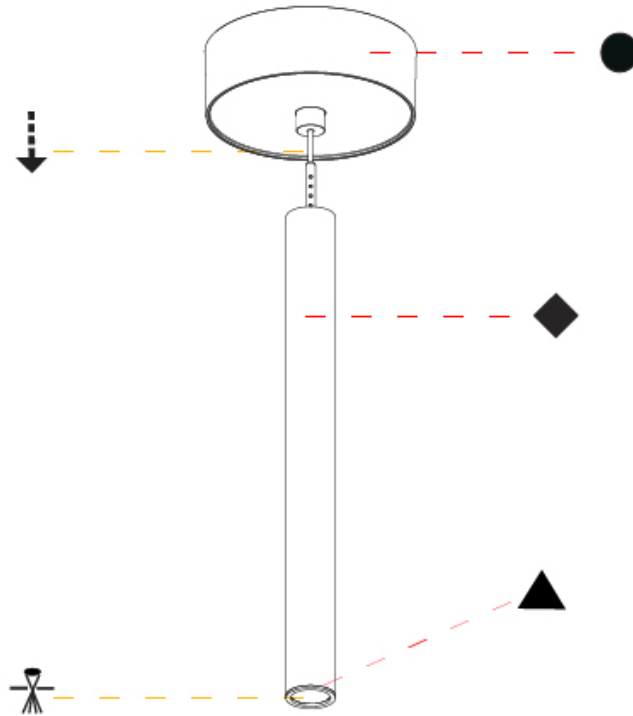

#### OPTICAL

Optic°: 24 / 32 / 58

## HANGOVER PLUG SHINE MONOPOINT SURFACE CANOPY SUSPENSION

A30848-

PROJECT

TYPE

SPECIFIER

QUANTITY

DATE

A

## HANGOVER