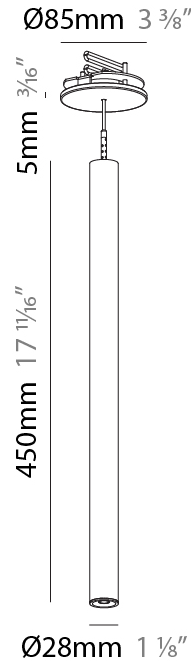

Accent Finish: NOR / OPL / YEL / ORA / RED / BLU / GRN

Fixture Material: Aluminum

Cable Details: 2000mm or 4000mm Cable - Black, Green, Orange, Red, White

Cut-out Measurements: 68mm / 2 11/16"

ELECTRICAL

Lamp Type: LED (Zhaga Standard)
Input Wattage (W): 6.4
Total Output Wattage (W): 6
Dimming: Tri-Mode (Non-Dimming and Phase Dimming (120Vac only) and 0-10V Dimming)
Driver Included: Yes
Driver Location: External
Driver Type: Constant Current - Universal
Driver Class: Class 2
Housing: ENCP3 w/Quick Connect
Input Voltage (V): 120 - 277
Constant Current (MA): 500

LED

Number of LEDs: 1
Color Temperature (°K): 2700 / 3000 / 3500 / 4000
Max. Delivered Lumen (lm): Max 381 / 404 / 426 / 438
Nominal Lumen (lm): 460 / 487 / 514 / 528
CRI: >90 CRI
Lamp Life (hrs): 50000

OPTICAL

Reflector: 20 / 26 / 56

RATINGS AND CERTIFICATIONS

Certified By: CSA Certified to UL and CSA Standards

IP Rating: IP20 © 2024, T 1800-388-3382, F 416-247-9319, www.zaneen.com

Available for International specifications by adding 'INT' at the end of the existing Model #. For assistance on 'custom' specifications, contact zteam@zaneen.com. In a constant effort to supply the best product, we reserve the right to change specifications or materials without notice. The most recent specification sheets are found at zaneen.com