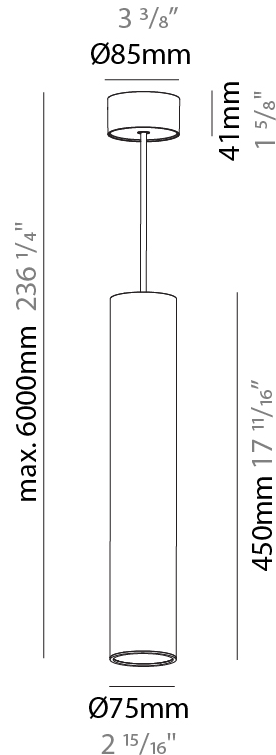

GENERAL

Series: Hangover
Subseries: Hangover Monopoint Surface Canopy
Brand: Prolicht
Division: Architectural
Mounting Type: Suspension
Mounting Location: Ceiling
Subcategory: Pendant

PHYSICAL

Shape: Cylinder
Diameter (mm): 75
Diameter (in): 2 ¹⁵/₁₆
Height (mm): 450
Height (in): 17 ¹¹/₁₆
Max. Overall Height (mm): 2450
Max. Overall Height (in): 96 ⁷/₁₆
Light Distribution: Downlight
Diffuser: Shine Ring 0-6
Fixture Finish: SSR / BKV / CWI / CRY / HAB / UFT / ITA / RUA / FTG / MYG / LOD / PUS / FRO / FUP / KIA / POP / BLS / SPG / MEY / GOH / GUM / CHC / COM / ABZ / JAG / OBR / MOS / ROR
Fixture Material: Aluminum
Cable Details: 2000mm / 6000mm Cable in White / Black / Orange / Red

ELECTRICAL

Lamp Type: LED (Zhaga Standard)
Input Wattage (W): 20
Total Output Wattage (W): 18.9
Dimming: Non-Dimmable
Driver Included: Yes
Driver Location: Integrated
Driver Type: Constant Current
Driver Class: Class 2
Housing: ENCP3
Input Voltage (V): 120
Constant Current (MA): 500
Upon Request: Remote: 0-10Vdc dimming / Phase dimming 120Vac

LED

Number of LEDs: 1
Color Temperature (°K): 2700 / 3000 / 4000
Max. Delivered Lumen (lm): 1680
CRI: >90 CRI
Efficiency (%): 86
Lamp Life (hrs): 50000

OPTICAL

Reflector: 18 / 36 / 52

RATINGS AND CERTIFICATIONS

Certified By: Certified for North American Standards
IP rating: IP20