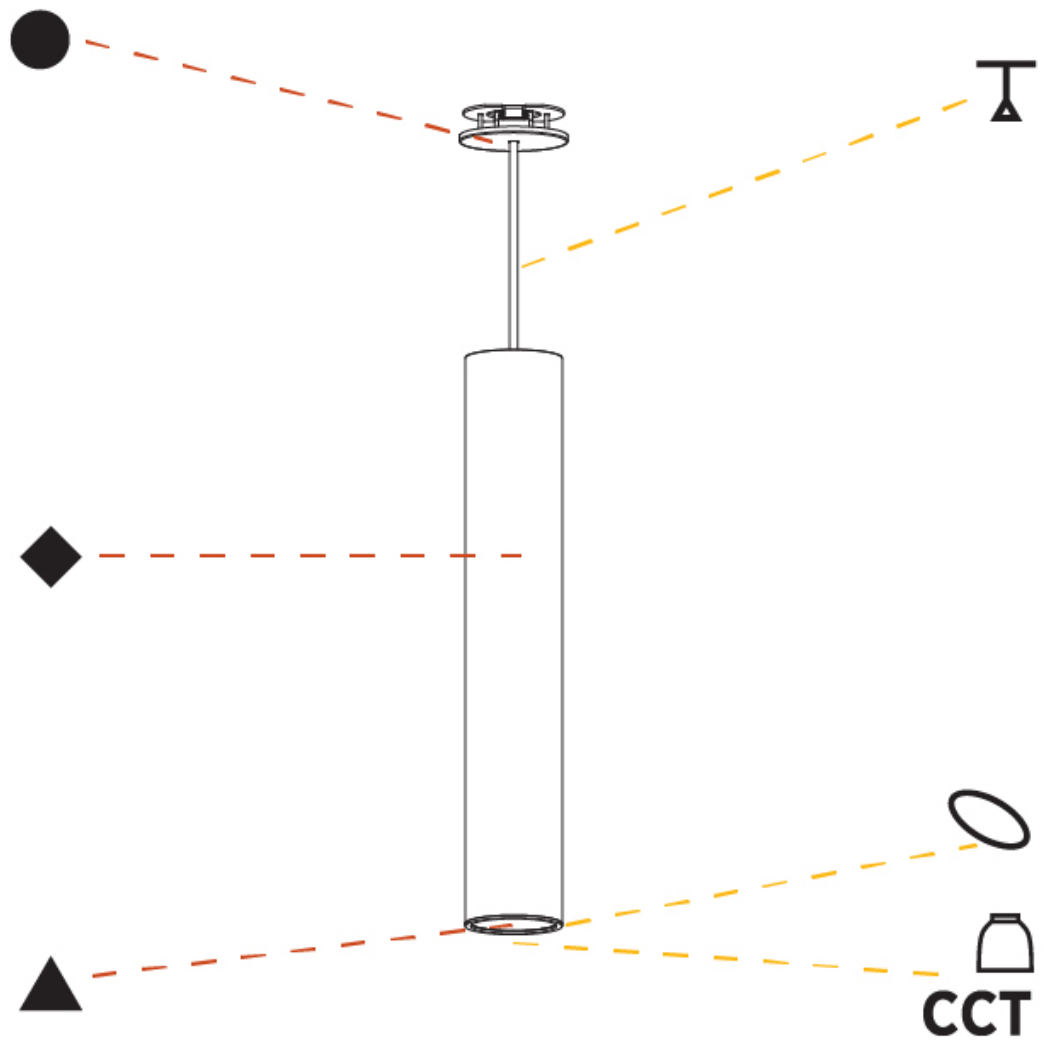

HANGOVER MONOPOINT RECESSED CANOPY SUSPENSION

A300161-

PROJECT
TYPE
SPECIFIER
QUANTITY
DATE