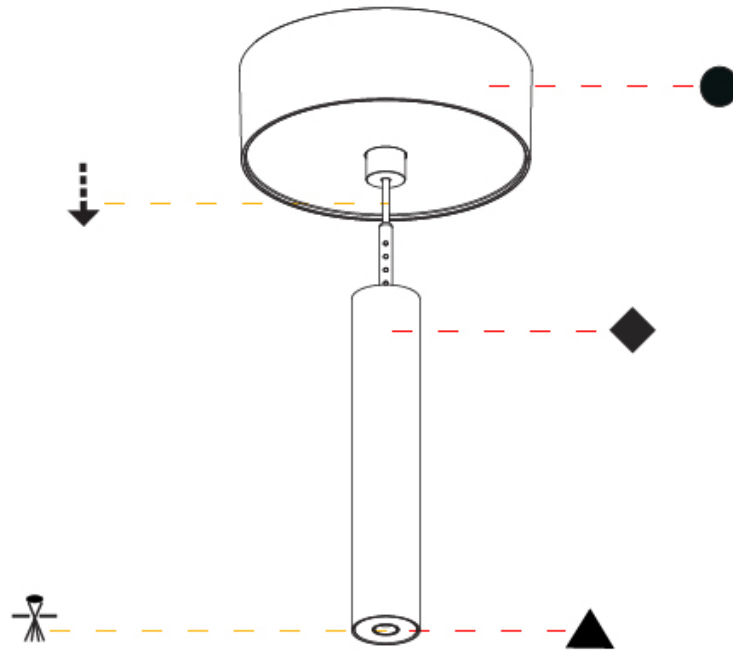

Shape: Cylinder
 Diameter (mm): 28
 Diameter (in): 1 1/8
 Height (mm): 150
 Height (in): 5 7/8
 Max. Overall Height (mm): 2150
 Max. Overall Height (in): 84 3/8
 Light Distribution: Downlight
 Weight (kg): 0.422
 Weight (lbs): 0.93
 Fixture Finish: [SSR / BKV / CWI / CRY / HAB / UFT / ITA / RUA / FTG / MYG / LOD / PUS / FRO / FUP / KIA / POP / BLS / SPG / MEY / GOH / GUM / CHC / COM / ABZ / JAG / OBR / MOS / ROR](#)
 Fixture Material: Aluminum
 Cable Details: [2000mm or 4000mm Black Cable](#)

OPTICAL

Optic°: [24 / 32 / 34 / 55 / 58](#)

RATINGS AND CERTIFICATIONS

Certified By: Certified for North American Standards
 IP rating: IP20

HANGOVER PLUG MONOPOINT SURFACE CANOPY SUSPENSION

A30824-

PROJECT	_____
TYPE	_____
SPECIFIER	_____
QUANTITY	_____
DATE	_____

PHYSICAL

Shape: Cylinder
 Diameter (mm): 28
 Diameter (in): 1 1/8
 Height (mm): 150
 Height (in): 5 7/8
 Max. Overall Height (mm): 2150
 Max. Overall Height (in): 84 5/8
 Min. Recessing Depth (mm): 75
 Min. Recessing Depth (in): 2 15/16
 Light Distribution: Downlight
 Weight (kg): 0.422
 Weight (lbs): .930
 Diffuser: Shine Ring - Opal / Yellow / Orange / Red / Blue / Green
 Fixture Finish: SSR / BKV / CWI / CRY / HAB / UFT / ITA / RUA / FTG / MYG / LOD / PUS / FRO / FUP / KIA / POP / BLS / SPG / MEY / GOH / GUM / CHC / COM / ABZ / JAG / OBR / MOS / ROR
 Fixture Material: Aluminum
 Cable Details: 2000mm or 4000mm Black Cable
 Cut-out Measurements: 68mm / 2 11/16"