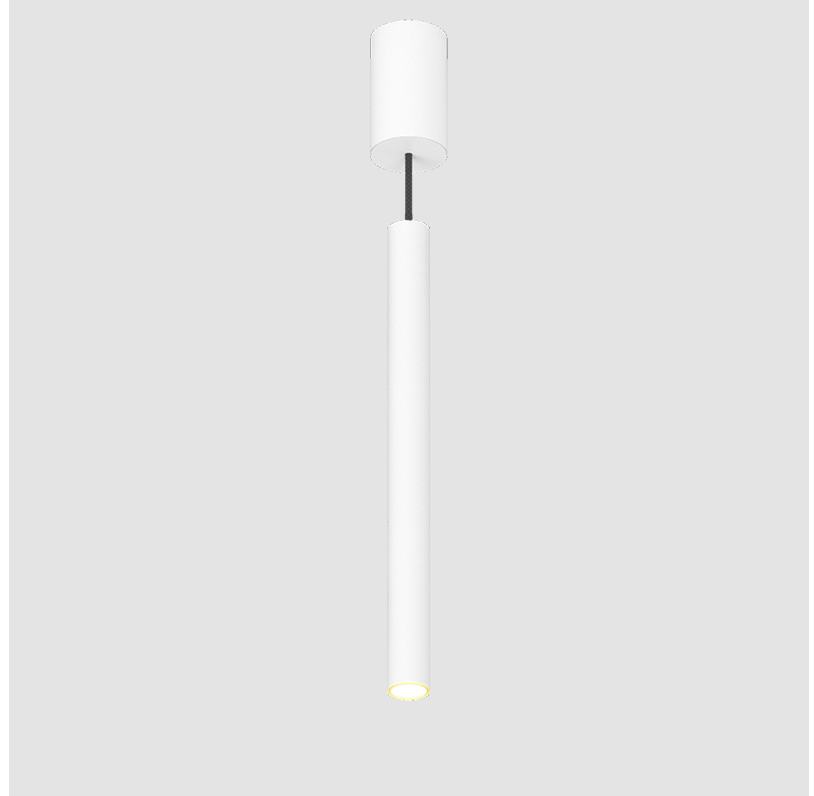

GENERAL

Series: Hangover
Subseries: Hangover Monopoint Surface Canopy
Brand: Prolicht
Division: Architectural
Mounting Type: Suspension
Mounting Location: Ceiling
Subcategory: Pendant

PHYSICAL

Shape: Cylinder
Diameter (mm): 40
Diameter (in): 1 9/16
Height (mm): 450
Height (in): 17 13/16
Max. Overall Height (mm): 2450
Max. Overall Height (in): 96 7/16
Light Distribution: Downlight
Diffuser: Shine Ring 0-6
Fixture Finish: SSR / BKV / CWI / CRY / HAB / LAG / UFT / ITA / RUA / RUR / MIC / FTG / MYG / TWT / LOD / PUS / FRO / FUP / KIA / POP / BLS / SPG / MEY / GOH / GUM / CHC / COM / ABZ / JAG / OBR / MOS / ROR
Fixture Material: Aluminum
Cable Details: 2000mm / 6000mm Cable in White / Black / Orange / Red

ELECTRICAL

Lamp Type: LED (Zhaga Standard)
Input Wattage (W): 10.9
Total Output Wattage (W): 9
Dimming: Non-Dimmable
Driver Included: Yes
Driver Location: Integrated
Driver Type: Constant Current
Driver Class: Class 2
Housing: ENCP3
Input Voltage (V): 120
Constant Current (MA): 500
Upon Request: Remote: 0-10Vdc dimming / Phase dimming 120Vac

LED

Number of LEDs: 1
Color Temperature (°K): 2700 / 3000 / 4000
Max. Delivered Lumen (lm): 842
CRI: >90 CRI
Efficiency (%): 86
Lamp Life (hrs): 50000
Upon Request: ***3500K available in minimum quantities (larger quantities upon request)

OPTICAL

Reflector: 40 / 50

RATINGS AND CERTIFICATIONS

Certified By: Certified for North American Standards
IP rating: IP20