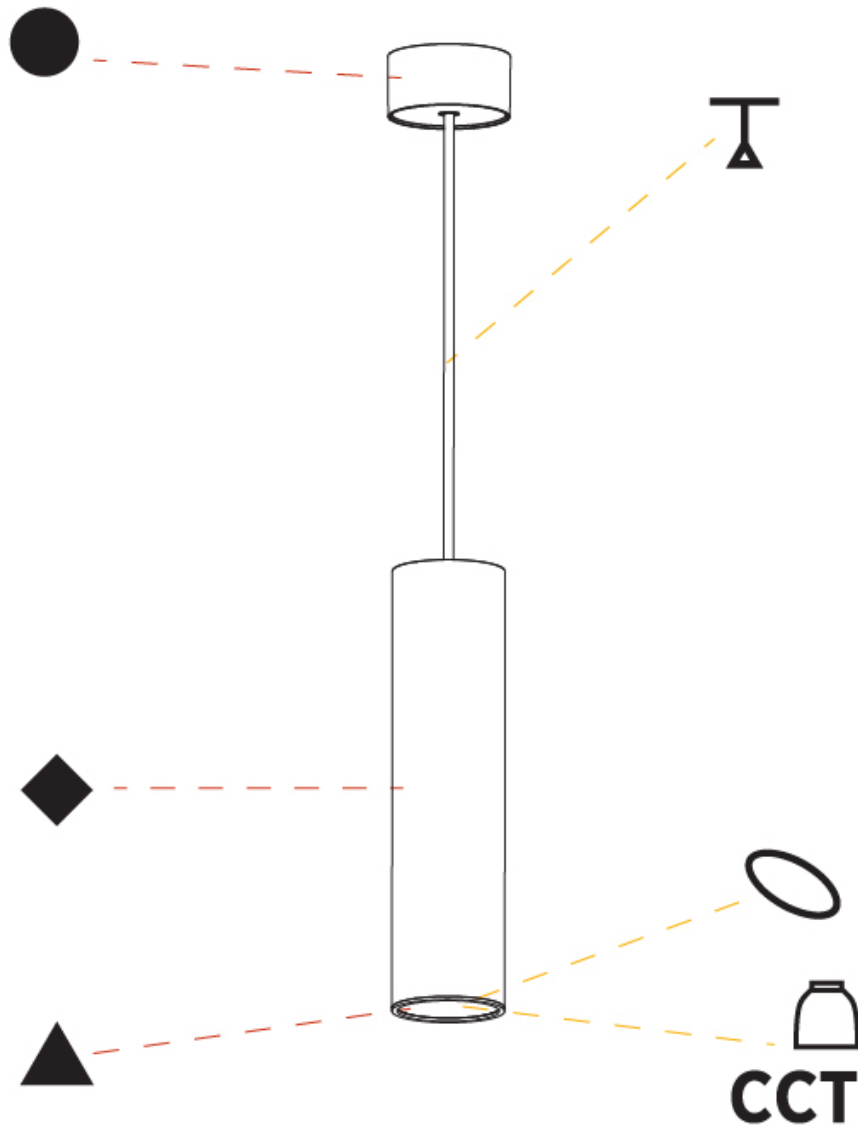

HANGOVER MONOPOINT SURFACE CANOPY SUSPENSION

A300166-

PROJECT	_____
TYPE	_____
SPECIFIER	_____
QUANTITY	_____
DATE	_____