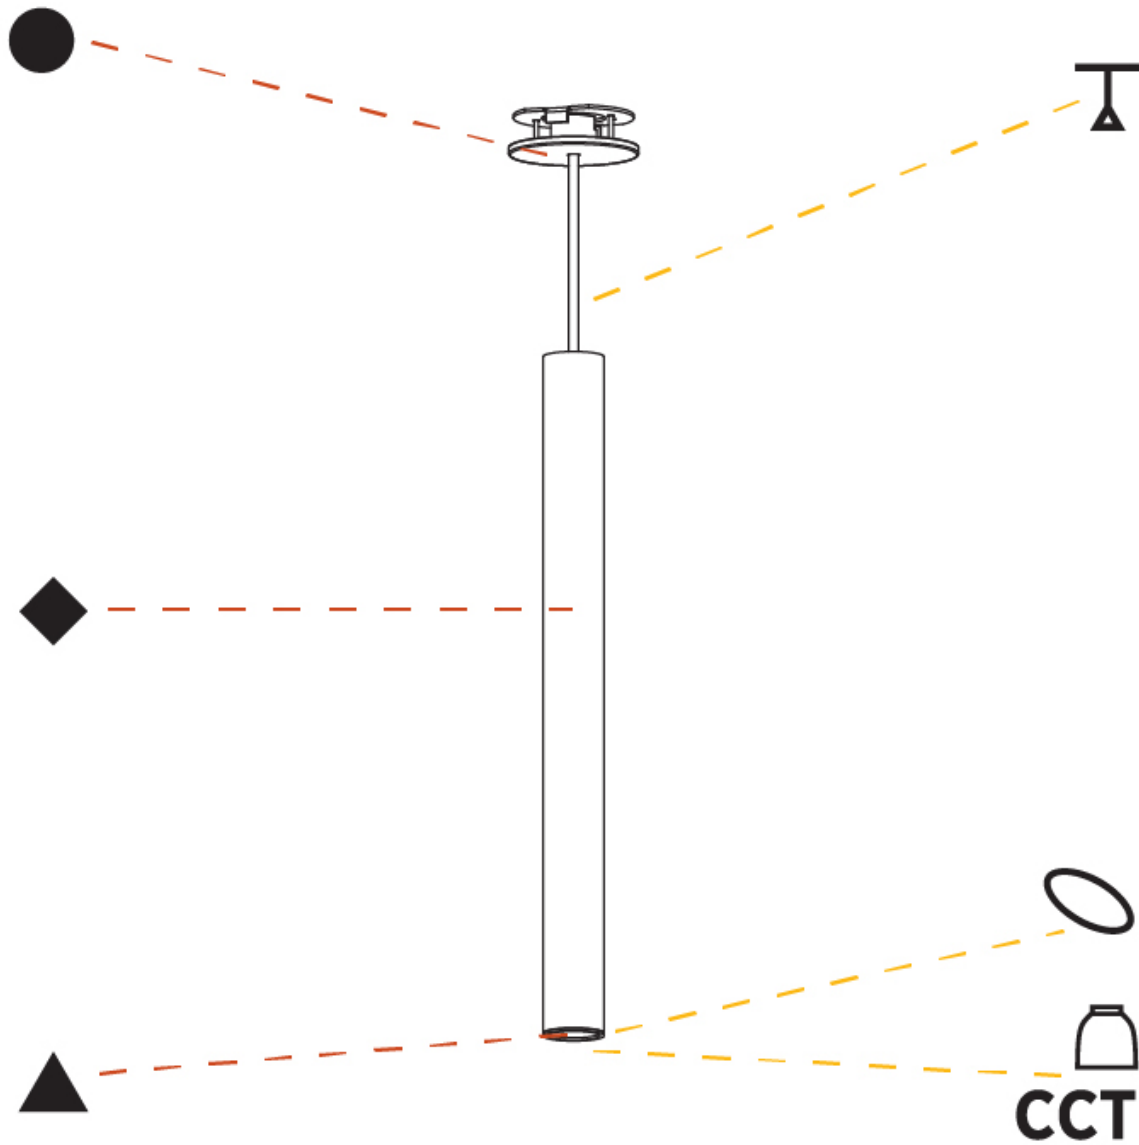

HANGOVER MONOPOINT RECESSED CANOPY SUSPENSION

A300152-

PROJECT
TYPE
SPECIFIER
QUANTITY
DATE

A