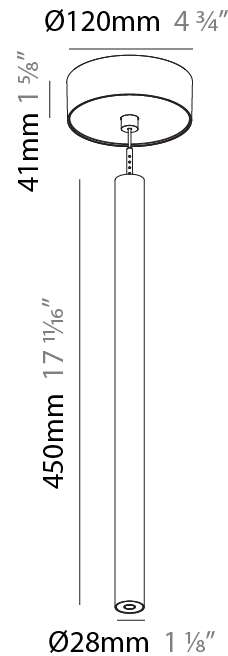

GENERAL

Series: Hangover
Subseries: Hangover Plug Monopoint Surface Canopy
Brand: Prolicht
Division: Architectural
Mounting Type: Suspension
Mounting Location: Ceiling
Subcategory: Pendant

PHYSICAL

Shape: Cylinder
Diameter (mm): 28
Diameter (in): 1 1/8
Height (mm): 450
Height (in): 17 11/16
Max. Overall Height (mm): 2450
Max. Overall Height (in): 96 7/16
Light Distribution: Downlight
Weight (kg): 0.504
Weight (lbs): 1.11
Fixture Finish: [SSR / BKV / CWI / CRY / HAB / LAG / UFT / ITA / RUA / RUR / MIC / FTG / MYG / TWT / LOD / PUS / FRO / FUP / KIA / POP / BLS / SPG / MEY / GOH / GUM / CHC / COM / ABZ / JAG / OBR / MOS / ROR](#)
Fixture Material: Aluminum
Cable Details: [2000mm or 4000mm Black Cable](#)

ELECTRICAL

Lamp Type: LED (Zhaga Standard)
Input Wattage (W): 6.6
Total Output Wattage (W): 6
Dimming: Tri-Mode (Non-Dimming and Phase Dimming (120Vac only) and 0-10V Dimming)
Driver Included: Yes
Driver Location: External
Driver Type: Constant Current - Universal
Driver Class: Class 2
Housing: ENCP3 w/quick connect
Input Voltage (V): 120 - 277
Constant Current (MA): 500

LED

Number of LEDs: 1
Color Temperature (°K): [2700 / 3000 / 4000](#)
Max. Delivered Lumen (lm): 330 / 360 / 380
CRI: >90 CRI
Lamp Life (hrs): 50000
Upon Request: ***3500K available in minimum quantities (larger quantities upon request)

OPTICAL

Optic°: [24 / 32 / 34 / 55 / 58](#)

RATINGS AND CERTIFICATIONS

Certified By: Certified for North American Standards
IP rating: IP20