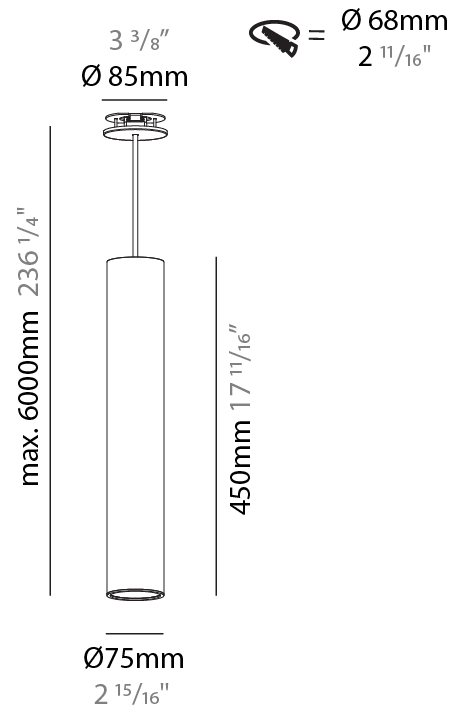

PHYSICAL

Shape: Cylinder
Diameter (mm): 75
Diameter (in): 2 ¹⁵/₁₆
Height (mm): 450
Height (in): 17 ¹¹/₁₆
Max. Overall Height (mm): 2450
Max. Overall Height (in): 96 ⁷/₁₆
Light Distribution: Downlight
Diffuser: Shine Ring 0-6
Fixture Finish: SSR / BKV / CWI / CRY / HAB / LAG / UFT / ITA / RUA / RUR / MIC / FTG / MYG / TWT / LOD / PUS / FRO / FUP / KIA / POP / BLS / SPG / MEY / GOH / GUM / CHC / COM / ABZ / JAG / OBR / MOS / ROR
Fixture Material: Aluminum
Cable Details: 2000mm / 6000mm Cable in White / Black / Orange / Red
Cut-out Measurements: 68mm / 2 11/16"

ELECTRICAL

Lamp Type: LED (Zhaga Standard)
Input Wattage (W): 20
Total Output Wattage (W): 18.2
Dimming: Non-Dimming / Phase Dimming (120vac Only)
Driver Included: Yes
Driver Location: Integrated
Driver Type: Constant Current - Universal
Driver Class: Class 2
Input Voltage (V): 120 - 277
Constant Current (MA): 500
Upon Request: (Not included - see components) Remote: 0-10Vdc dimming

LED

Number of LEDs: 1
Color Temperature (°K): 2700 / 3000 / 4000
Max. Delivered Lumen (lm): 1512 / 1568 / 1680
Nominal Lumen (lm): 1782 / 1848 / 1981
CRI: >90 CRI
Lamp Life (hrs): 50000
Upon Request: ***3500K available in minimum quantities (larger quantities upon request)

OPTICAL

Reflector°: 18 / 36 / 52

RATINGS AND CERTIFICATIONS

Certified By: Certified for North American Standards
IP rating: IP20