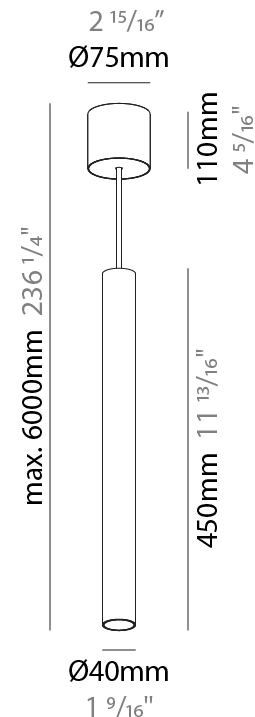

GENERAL

Series: Hangover
Subseries: Hangover Monopoint Surface Canopy
Brand: Prolicht
Division: Architectural
Mounting Type: Suspension
Mounting Location: Ceiling
Subcategory: Pendant

PHYSICAL

Shape: Cylinder
Diameter (mm): 40
Diameter (in): 1 9/16
Height (mm): 450
Height (in): 17 13/16
Max. Overall Height (mm): 2450
Max. Overall Height (in): 96 7/16
Light Distribution: Downlight
Diffuser: Shine Ring 0-6
Fixture Finish: SSR / BKV / CWI / CRY / HAB / LAG / UFT / ITA / RUA / RUR / MIC / FTG / MYG / TWT / LOD / PUS / FRO / FUP / KIA / POP / BLS / SPG / MEY / GOH / GUM / CHC / COM / ABZ / JAG / OBR / MOS / ROR
Fixture Material: Aluminum
Cable Details: 2000mm / 6000mm Cable in White / Black / Orange / Red

ELECTRICAL

Lamp Type: LED (Zhaga Standard)
Input Wattage (W): 10.9
Total Output Wattage (W): 9
Dimming: Non-Dimmable
Driver Included: Yes
Driver Location: Integrated
Driver Type: Constant Current
Driver Class: Class 2
Housing: ENCP3
Input Voltage (V): 120
Constant Current (MA): 500
Upon Request: Remote: 0-10Vdc dimming / Phase dimming 120Vac

LED

Number of LEDs: 1
Color Temperature (°K): 2700 / 3000 / 4000
Max. Delivered Lumen (lm): 842
CRI: >90 CRI
Efficiency (%): 86
Lamp Life (hrs): 50000
Upon Request: ***3500K available in minimum quantities (larger quantities upon request)

OPTICAL

Reflector: 40 / 50

RATINGS AND CERTIFICATIONS

Certified By: Certified for North American Standards
IP rating: IP20