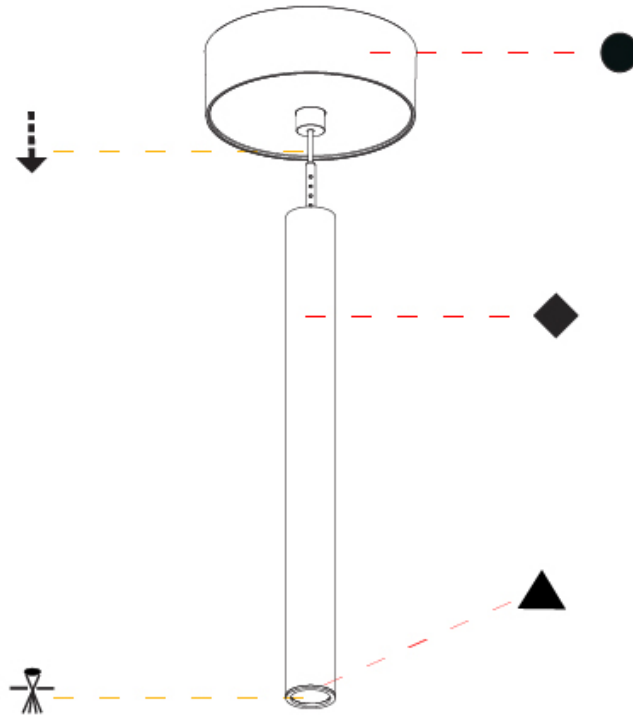

## HANGOVER PLUG SHINE MONOPOINT SURFACE CANOPY SUSPENSION

A30848-

PROJECT \_\_\_\_\_

TYPE \_\_\_\_\_

SPECIFIER \_\_\_\_\_

QUANTITY \_\_\_\_\_

DATE \_\_\_\_\_

A