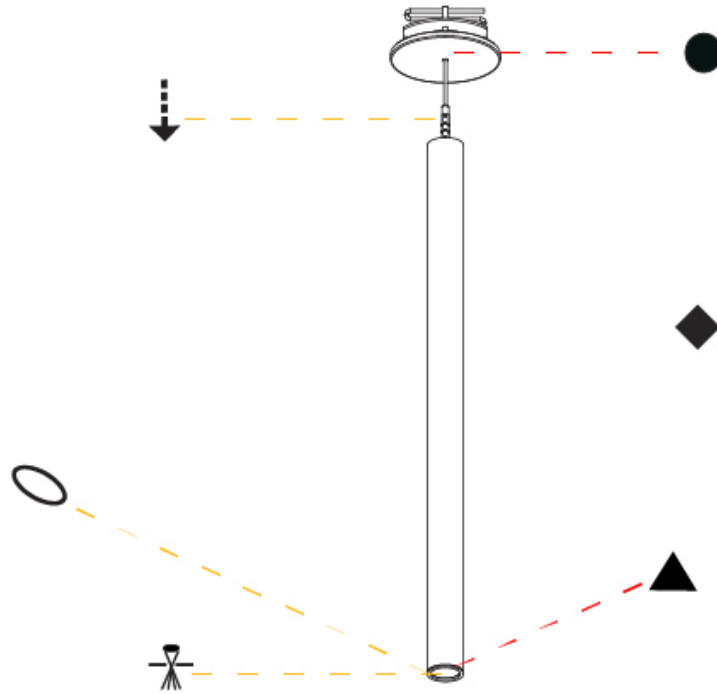

## HANGOVER PLUG SHINE MONOPOINT RECESSED CANOPY SUSPENSION

A30844-

PROJECT \_\_\_\_\_

TYPE \_\_\_\_\_

SPECIFIER \_\_\_\_\_

QUANTITY \_\_\_\_\_

DATE \_\_\_\_\_

A