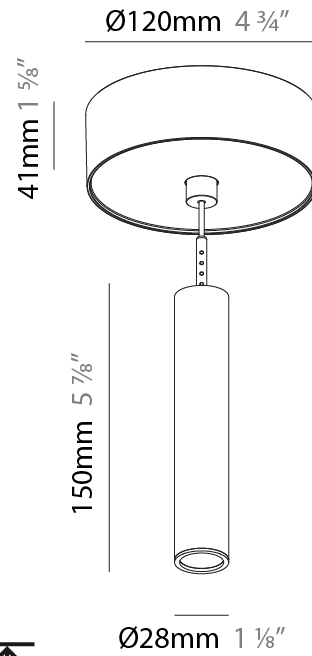

PHYSICAL

Shape: Cylinder
Diameter (mm): 28
Diameter (in): 1 1/8
Height (mm): 150
Height (in): 11 13/16
Max. Overall Height (mm): 2150
Max. Overall Height (in): 84 5/8
Light Distribution: Downlight
Weight (kg): 0.422
Weight (lbs): 0.93
Diffuser: Shine Ring - Opal / Yellow / Orange / Red / Blue / Green
Fixture Finish: SSR / BKV / CWI / CRY / HAB / LAG / UFT / ITA / RUA / RUR / MIC / FTG / MYG / TWT / LOD / PUS / FRO / FUP / KIA / POP / BLS / SPG / MEY / GOH / GUM / CHC / COM / ABZ / JAG / OBR / MOS / ROR
Fixture Material: Aluminum
Cable Details: 2000mm or 4000mm Cable - Color 01 to 10

ELECTRICAL

Lamp Type: LED (Zhaga Standard)
Input Wattage (W): 6.6
Total Output Wattage (W): 6
Dimming: Tri-Mode (Non-Dimming and Phase Dimming (120Vac only) and 0-10V Dimming)
Driver Included: Yes
Driver Location: External
Driver Type: Constant Current - Universal
Driver Class: Class 2
Housing: ENCP3 w/quick connect
Input Voltage (V): 120 - 277
Constant Current (MA): 500

LED

Number of LEDs: 1
Color Temperature (°K): 2700 / 3000 / 4000
Max. Delivered Lumen (lm): 330 / 350 / 370
CRI: >90 CRI
Efficiency (%): 86
Lamp Life (hrs): 50000
Upon Request: ***3500K available in minimum quantities (larger quantities upon request)

OPTICAL

Optic°: 24 / 32 / 58

RATINGS AND CERTIFICATIONS

Certified By: Certified for North American Standards
IP rating: IP20