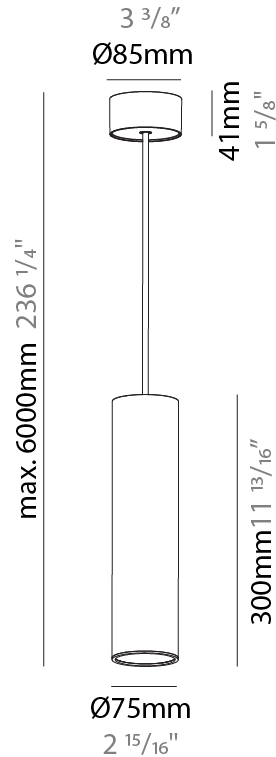

GENERAL

Series: Hangover
Subseries: Hangover Monopoint Surface Canopy
Brand: Prolicht
Division: Architectural
Mounting Type: Suspension
Mounting Location: Ceiling
Subcategory: Pendant

PHYSICAL

Shape: Cylinder
Diameter (mm): 75
Diameter (in): 2 15/16
Height (mm): 300
Height (in): 11 13/16
Max. Overall Height (mm): 2300
Max. Overall Height (in): 90 9/16
Light Distribution: Downlight
Diffuser: Shine Ring 0-6
Fixture Finish: SSR / BKV / CWI / CRY / HAB / LAG / UFT / ITA / RUA / RUR / MIC / FTG / MYG / TWT / LOD / PUS / FRO / FUP / KIA / POP / BLS / SPG / MEY / GOH / GUM / CHC / COM / ABZ / JAG / OBR / MOS / ROR
Fixture Material: Aluminum
Cable Details: 2000mm / 6000mm Cable in White / Black / Orange / Red

ELECTRICAL

Lamp Type: LED (Zhaga Standard)
Input Wattage (W): 10.9
Total Output Wattage (W): 9
Dimming: Non-Dimmable
Driver Included: Yes
Driver Location: Integrated
Driver Type: Constant Current
Driver Class: Class 2
Housing: ENCP3
Input Voltage (V): 120
Constant Current (MA): 500
Upon Request: Remote: 0-10Vdc dimming / Phase dimming 120Vac

LED

Number of LEDs: 1
Color Temperature (°K): 2700 / 3000 / 4000
Max. Delivered Lumen (lm): 923
CRI: >90 CRI
Efficiency (%): 86
Lamp Life (hrs): 50000

OPTICAL

Reflector: 18 / 36 / 52

RATINGS AND CERTIFICATIONS

Certified By: Certified for North American Standards
IP rating: IP20