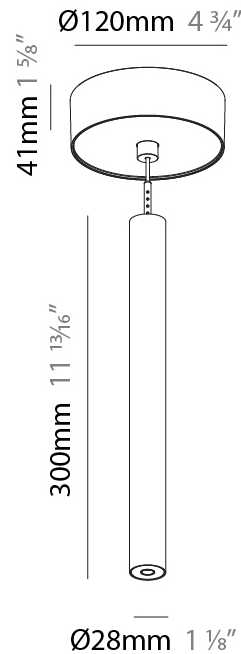

PHYSICAL

Shape: Cylinder
Diameter (mm): 28
Diameter (in): 1 1/8
Height (mm): 300
Height (in): 11 13/16
Max. Overall Height (mm): 2300
Max. Overall Height (in): 90 3/16
Light Distribution: Downlight
Weight (kg): 0.75
Weight (lbs): 1.65
Fixture Finish: SSR / BKV / CWI / CRY / HAB / LAG / UFT / ITA / RUA / RUR / MIC / FTG / MYG / TWT / LOD / PUS / FRO / FUP / KIA / POP / BLS / SPG / MEY / GOH / GUM / CHC / COM / ABZ / JAG / OBR / MOS / ROR
Fixture Material: Aluminum
Cable Details: 2000mm or 4000mm Black Cable

ELECTRICAL

Lamp Type: LED (Zhaga Standard)
Input Wattage (W): 6.6
Total Output Wattage (W): 6
Dimming: Tri-Mode (Non-Dimming and Phase Dimming (120Vac only) and 0-10V Dimming)
Driver Included: Yes
Driver Location: External
Driver Type: Integral LED Driver - Universal
Driver Class: Class 2
Housing: ENCP3 w/quick connect
Input Voltage (V): 120 - 277
Constant Current (MA): 500

LED

Number of LEDs: 1
Color Temperature (°K): 2700 / 3000 / 4000
Max. Delivered Lumen (lm): 330 / 360 / 380
CRI: >90 CRI
Efficiency (%): 86
Lamp Life (hrs): 50000
Upon Request: ***3500K available in minimum quantities (larger quantities upon request)

OPTICAL

Optic°: 24 / 32 / 34 / 55 / 58

RATINGS AND CERTIFICATIONS

Certified By: Certified for North American Standards
IP rating: IP20