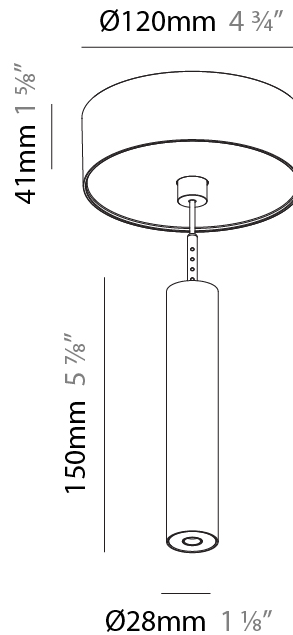

Series: Hangover
Subseries: Hangover Plug Monopoint Surface Canopy
Brand: Prolight
Division: Architectural
Mounting Type: Suspension
Mounting Location: Ceiling
Subcategory: Pendant

PHYSICAL

Shape: Cylinder
Diameter (mm): 28
Diameter (in): 1 1/8
Height (mm): 150
Height (in): 5 7/8
Max. Overall Height (mm): 2150
Max. Overall Height (in): 84 3/8
Light Distribution: Downlight
Weight (kg): 0.422
Weight (lbs): 0.93
Fixture Finish: [SSR / BKV / CWI / CRY / HAB / LAG / UFT / ITA / RUA / RUR / MIC / FTG / MYG / TWT / LOD / PUS / FRO / FUP / KIA / POP / BLS / SPG / MEY / GOH / GUM / CHC / COM / ABZ / JAG / OBR / MOS / ROR](#)
Fixture Material: Aluminum
Cable Details: [2000mm or 4000mm Black Cable](#)

ELECTRICAL

Lamp Type: LED (Zhaga Standard)
Input Wattage (W): 6.6
Total Output Wattage (W): 6
Dimming: Tri-Mode (Non-Dimming and Phase Dimming (120Vac only) and 0-10V Dimming)
Driver Included: Yes
Driver Location: External
Driver Type: Constant Current - Universal
Driver Class: Class 2
Housing: ENCP3 w/Quick Connect
Input Voltage (V): 120 - 277
Constant Current (MA): 500

LED

Number of LEDs: 1
Color Temperature (°K): [2700 / 3000 / 4000](#)
Max. Delivered Lumen (lm): 330 / 360 / 380
CRI: >90 CRI
Efficiency (%): 86
Lamp Life (hrs): 50000
Upon Request: ***3500K available in minimum quantities (larger quantities upon request)

OPTICAL

Optic°: [24 / 32 / 34 / 55 / 58](#)

RATINGS AND CERTIFICATIONS

Certified By: Certified for North American Standards
IP rating: IP20