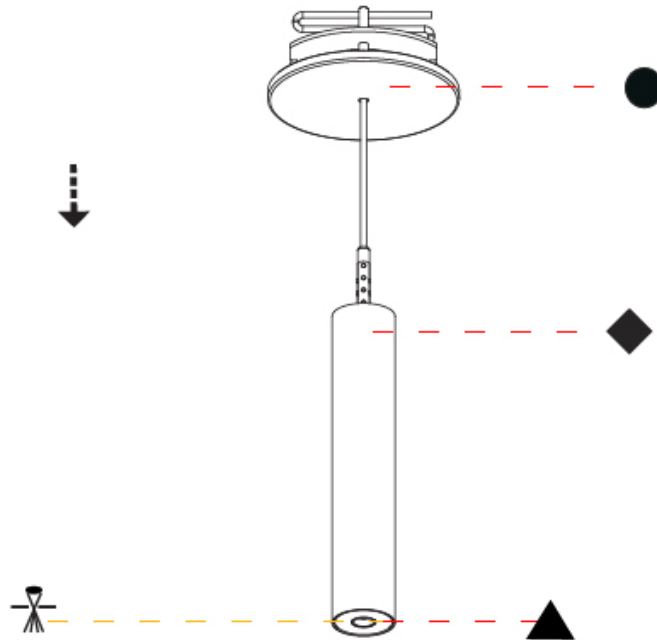

HANGOVER PLUG MONOPOINT RECESSED CANOPY SUSPENSION

A30839-

PROJECT
TYPE
SPECIFIER
QUANTITY
DATE

A