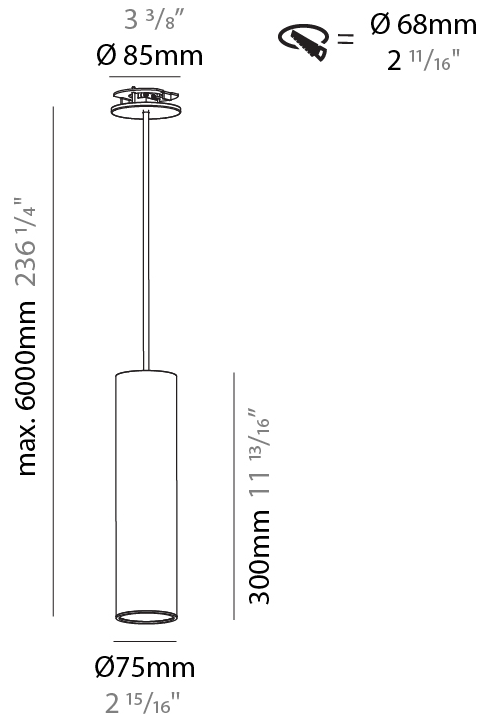

PHYSICAL

Shape: Cylinder
Diameter (mm): 75
Diameter (in): 2 ¹⁵/₁₆
Height (mm): 300
Height (in): 11 ¹³/₁₆
Max. Overall Height (mm): 2300
Max. Overall Height (in): 90 ⁹/₁₆
Light Distribution: Downlight
Diffuser: Shine Ring 0-6
Fixture Finish: SSR / BKV / CWI / CRY / HAB / LAG / UFT / ITA / RUA / RUR / MIC / FTG / MYG / TWT / LOD / PUS / FRO / FUP / KIA / POP / BLS / SPG / MEY / GOH / GUM / CHC / COM / ABZ / JAG / OBR / MOS / ROR
Fixture Material: Aluminum
Cable Details: 2000mm / 6000mm Cable in White / Black / Orange / Red
Cut-out Measurements: 68mm / 2 11/16"

ELECTRICAL

Lamp Type: LED (Zhaga Standard)
Input Wattage (W): 10.9
Total Output Wattage (W): 9
Dimming: Tri-Mode (Non-Dimming and Phase Dimming (120Vac only) and 0-10V Dimming)
Driver Included: Yes
Driver Location: External
Driver Type: Constant Current - Universal
Driver Class: Class 2
Housing: ENCP3 w/Quick Connect
Input Voltage (V): 120 - 277
Constant Current (MA): 500

LED

Number of LEDs: 1
Color Temperature (°K): 2700 / 3000 / 4000
Max. Delivered Lumen (lm): 923
CRI: >90 CRI
Lamp Life (hrs): 50000
Upon Request: ***3500K available in minimum quantities (larger quantities upon request)

OPTICAL

Reflector: 18 / 36 / 52

RATINGS AND CERTIFICATIONS

Certified By: Certified for North American Standards
IP rating: IP20