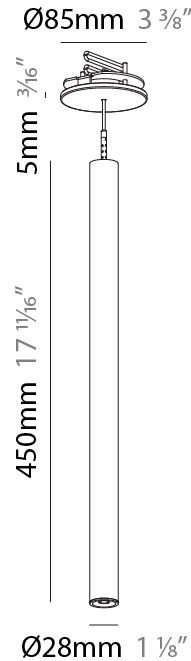

ELECTRICAL

Lamp Type: LED (Zhaga Standard)
Input Wattage (W): 6.4
Total Output Wattage (W): 6
Dimming: Tri-Mode (Non-Dimming and Phase Dimming (120Vac only) and 0-10V Dimming)
Driver Included: Yes
Driver Location: External
Driver Type: Constant Current - Universal
Driver Class: Class 2
Housing: ENCP3 w/Quick Connect
Input Voltage (V): 120 - 277
Constant Current (MA): 500

LED

Number of LEDs: 1
Color Temperature (°K): 2700 / 3000 / 3500 / 4000
Max. Delivered Lumen (lm): Max 381 / 404 / 426 / 438
Nominal Lumen (lm): 460 / 487 / 514 / 528
CRI: >90 CRI
Lamp Life (hrs): 50000

OPTICAL

Reflector: 20 / 26 / 56

RATINGS AND CERTIFICATIONS

Certified By: CSA Certified to UL and CSA Standards

© 2024, T 1800-388-3382, F 416-247-9319, www.zaneen.com

Available for International specifications by adding 'INT' at the end of the existing Model #. For assistance on 'custom' specifications, contact zteam@zaneen.com. In a constant effort to supply the best product, we reserve the right to change specifications or materials without notice. The most recent specification sheets are found at zaneen.com