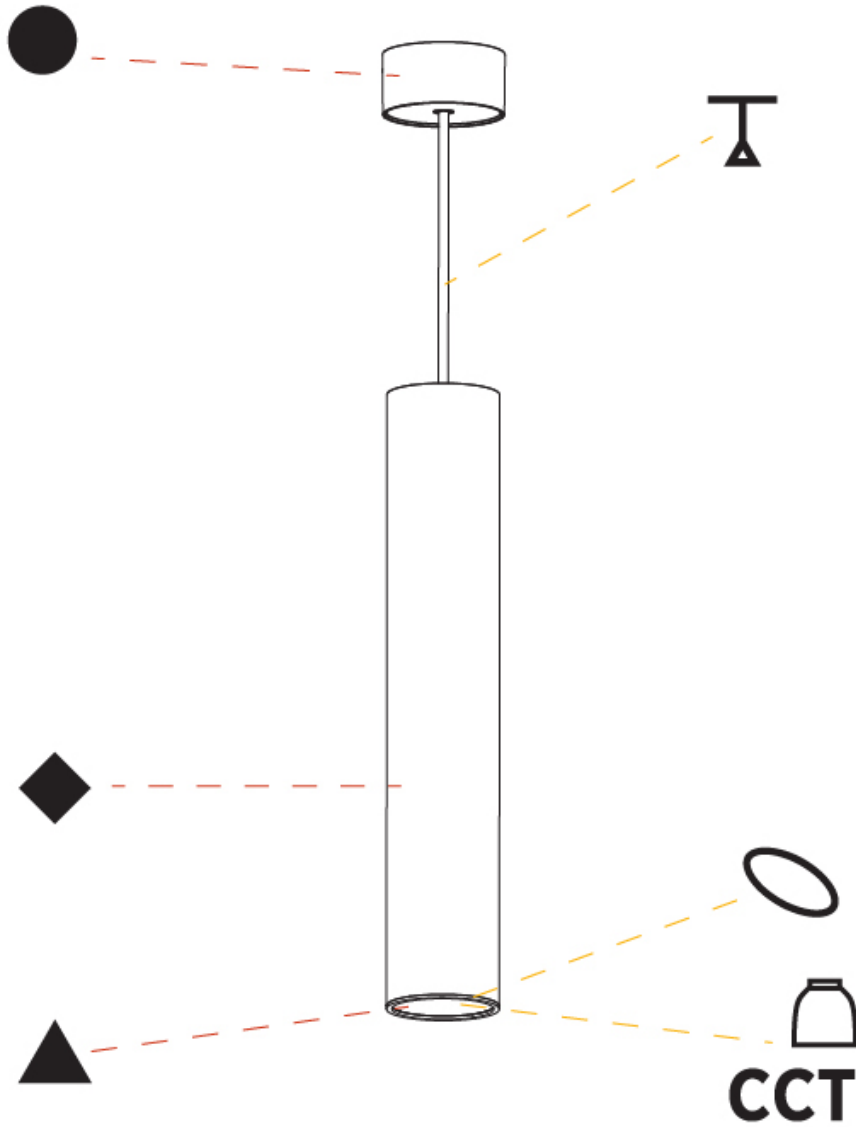

HANGOVER MONOPOINT SURFACE CANOPY SUSPENSION

A300169-

PROJECT
TYPE
SPECIFIER
QUANTITY
DATE

A