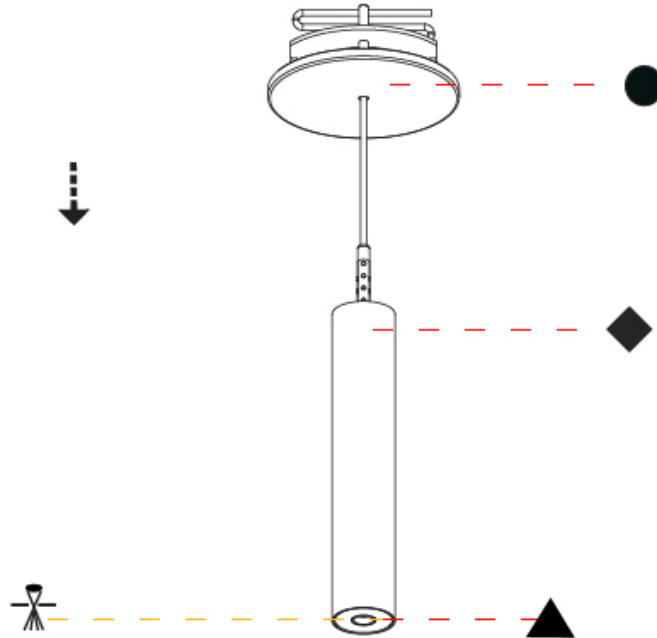

HANGOVER PLUG MONOPOINT RECESSED CANOPY SUSPENSION

A30839-

PROJECT	_____
TYPE	_____
SPECIFIER	_____
QUANTITY	_____
DATE	_____

A