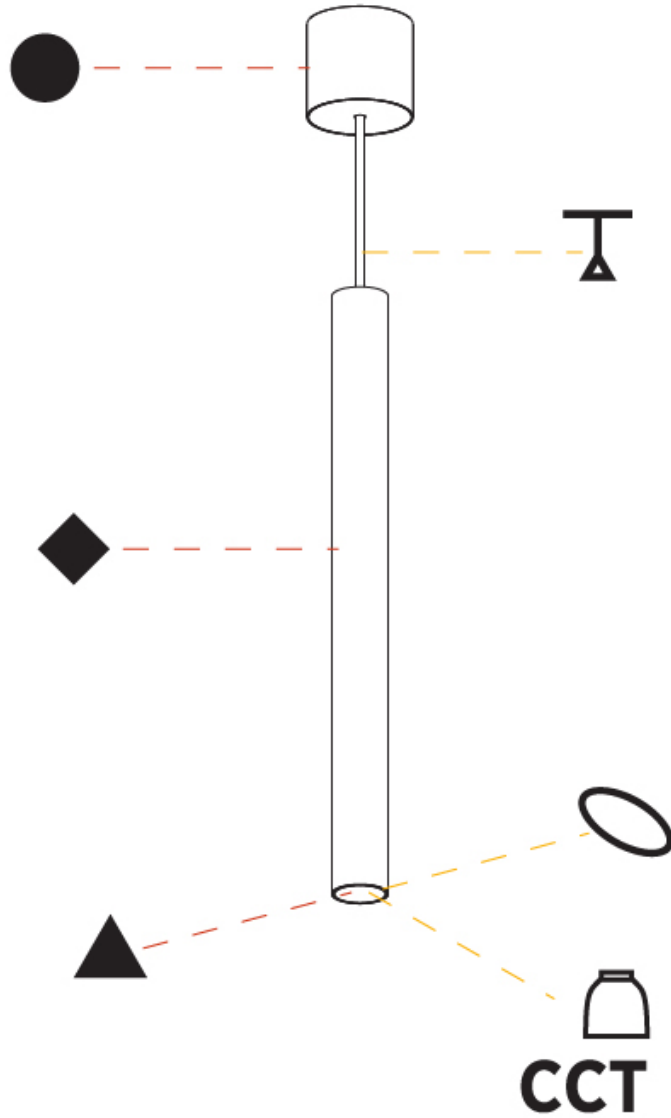

HANGOVER MONOPOINT SURFACE CANOPY SUSPENSION

A300155-

PROJECT
TYPE
SPECIFIER
QUANTITY
DATE