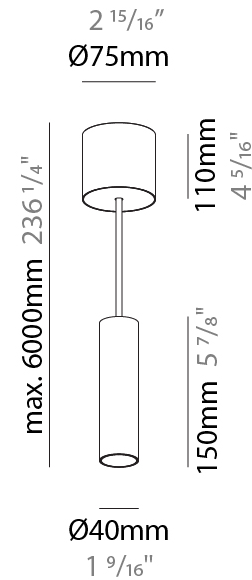

GENERAL

Series: Hangover
Subseries: Hangover Monopoint Surface Canopy
Brand: Prolicht
Division: Architectural
Mounting Type: Suspension
Mounting Location: Ceiling
Subcategory: Pendant

PHYSICAL

Shape: Cylinder
Diameter (mm): 40
Diameter (in): 1 ⁹/₁₆
Height (mm): 150
Height (in): 5 ⁷/₈
Max. Overall Height (mm): 2150
Max. Overall Height (in): 84 ⁵/₈
Light Distribution: Downlight
Weight (kg): 0.75
Weight (lbs): 1.65
Diffuser: Shine Ring 0-6
Fixture Finish: SSR / BKV / CWI / CRY / HAB / UFT / ITA / RUA / FTG / MYG / LOD / PUS / FRO / FUP / KIA / POP / BLS / SPG / MEY / GOH / GUM / CHC / COM / ABZ / JAG / OBR / MOS / ROR
Fixture Material: Aluminum
Cable Details: 2000mm / 6000mm Cable in White / Black / Orange / Red

ELECTRICAL

Lamp Type: LED (Zhaga Standard)
Input Wattage (W): 10.9
Total Output Wattage (W): 9
Dimming: Non-Dimmable
Driver Included: Yes
Driver Location: Integrated
Driver Type: Constant Current
Driver Class: Class 2
Input Voltage (V): 120
Constant Current (MA): 500
Upon Request: Remote: 0-10Vdc dimming / Phase dimming 120Vac

LED

Number of LEDs: 1
Color Temperature (°K): 2700 / 3000 / 4000
Max. Delivered Lumen (lm): 842
CRI: >90 CRI
Lamp Life (hrs): 50000

OPTICAL

Reflector: 40 / 50

RATINGS AND CERTIFICATIONS

Certified By: Certified for North American Standards
IP rating: IP20