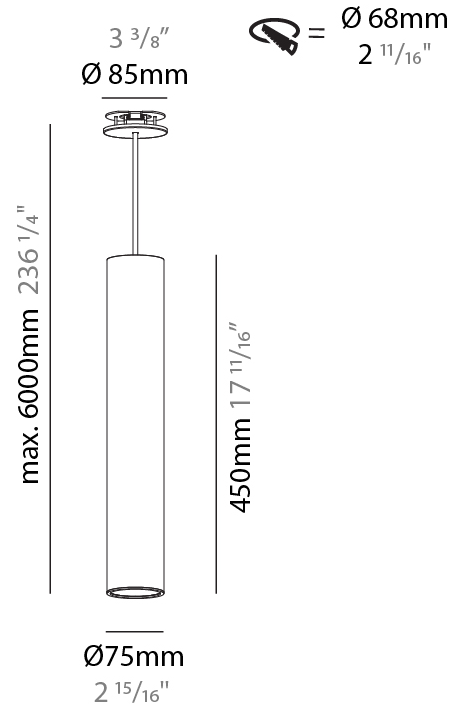

PHYSICAL

Shape: Cylinder
Diameter (mm): 75
Diameter (in): 2 15/16
Height (mm): 450
Height (in): 17 11/16
Max. Overall Height (mm): 2450
Max. Overall Height (in): 96 7/16
Diffuser: Shine Ring 0-6
Fixture Finish: SSR / BKV / CWI / CRY / HAB / UFT / ITA / RUA / FTG / MYG / LOD / PUS / FRO / FUP / KIA / POP / BLS / SPG / MEY / GOH / CHC / COM / ABZ / JAG / OBR / MOS / ROR
Fixture Material: Aluminum
Cable Details: 2000mm / 4000mmm Cable in White / Black / Orange / Red
Cut-out Measurements: 68mm / 2 11/16"

ELECTRICAL

Lamp Type: LED (Zhaga Standard)
Input Wattage (W): 20
Total Output Wattage (W): 18.2
Dimming: Non-Dimming / Phase Dimming (120vac Only)
Driver Included: Yes
Driver Location: Integrated
Driver Type: Constant Current - Universal
Driver Class: Class 2
Input Voltage (V): 120 - 277
Constant Current (MA): 500
Upon Request: (Not included - see components) Remote: 0-10Vdc dimming

LED

Number of LEDs: 1
Color Temperature (°K): 2700 / 3000 / 4000
Max. Delivered Lumen (lm): 1512 / 1568 / 1680
Nominal Lumen (lm): 1782 / 1848 / 1981
CRI: >90 CRI
Lamp Life (hrs): 50000
Upon Request: ***3500K available in minimum quantities (larger quantities upon request)

OPTICAL

Reflector: 18 / 36 / 52

RATINGS AND CERTIFICATIONS

Certified By: Certified for North American Standards
IP rating: IP20