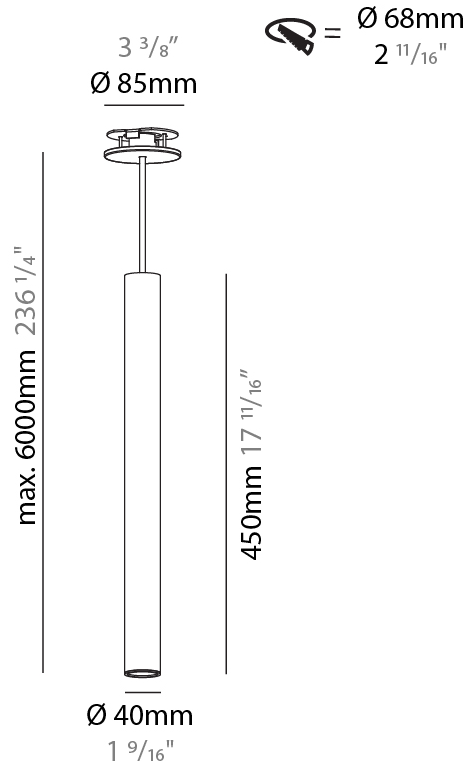

GENERAL

Series: Hangover
Subseries: Hangover Monopoint Recessed Canopy
Partner: Prolicht
Division: Architectural
Installation: Suspension
Product Type: Pendant
Mounting Location: Ceiling
Light Distribution: Direct

PHYSICAL

Shape: Cylinder
Diameter (mm): 40
Diameter (in): 1 9/16
Height (mm): 450
Height (in): 17 11/16
Max. Overall Height (mm): 2450
Max. Overall Height (in): 96 7/16
Diffuser: Shine Ring 0-6
Fixture Finish: SSR / BKV / CWI / CRY / HAB / UFT / ITA / RUA / FTG / MYG / LOD / PUS / FRO / FUP / KIA / POP / BLS / SPG / MEY / GOH / CHC / COM / ABZ / JAG / OBR / MOS / ROR
Fixture Material: Aluminum
Cable Details: 2000mm / 6000mm Cable in White / Black / Orange / Red
Cut-out Measurements: 68mm / 2 11/16"

ELECTRICAL

Lamp Type: LED (Zhaga Standard)
Input Wattage (W): 10.9
Total Output Wattage (W): 9
Dimming: Non-Dimmable
Driver Included: Yes
Driver Location: Integrated
Driver Type: Constant Current
Driver Class: Class 2
Input Voltage (V): 120
Constant Current (MA): 500
Upon Request: Remote: 0-10Vdc dimming / Phase dimming 120Vac

LED

Number of LEDs: 1
Color Temperature (°K): 2700 / 3000 / 4000
Max. Delivered Lumen (lm): 842
CRI: >90 CRI
Lamp Life (hrs): 50000
Upon Request: ***3500K available in minimum quantities (larger quantities upon request)

OPTICAL

Reflector°: 40 / 50

RATINGS AND CERTIFICATIONS

Certified By: Certified for North American Standards
IP rating: IP20