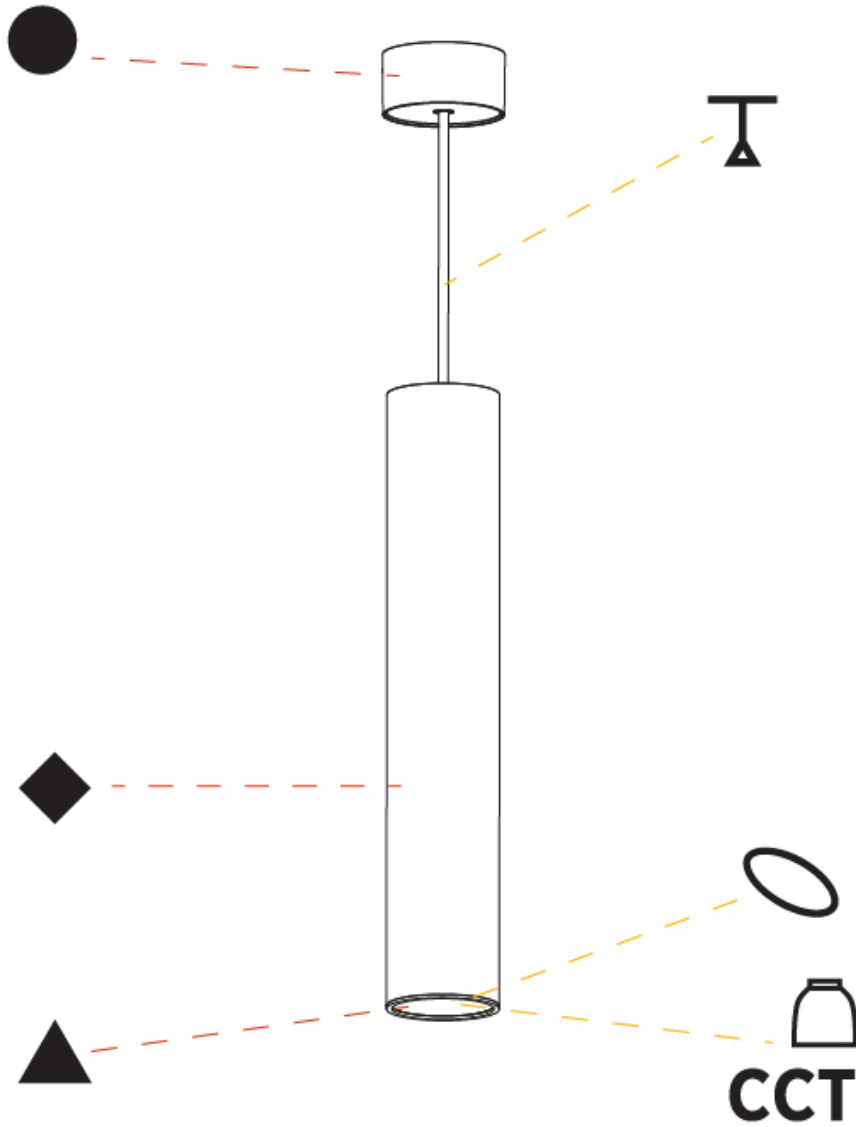

HANGOVER MONOPOINT SURFACE CANOPY SUSPENSION

A300170-

PROJECT
TYPE
SPECIFIER
QUANTITY
DATE