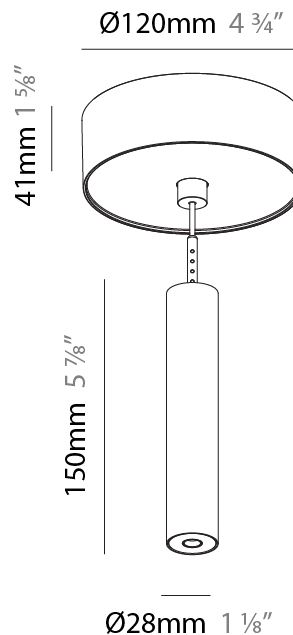

GENERAL

Series: Hangover
Subseries: Hangover Plug Monopoint Surface Canopy
Partner: Prolicht
Division: Architectural
Installation: Suspension
Product Type: Pendant
Mounting Location: Ceiling
Light Distribution: Direct

PHYSICAL

Shape: Cylinder
Diameter (mm): 28
Diameter (in): 1 1/8
Height (mm): 150
Height (in): 5 7/8
Max. Overall Height (mm): 2150
Max. Overall Height (in): 84 3/8
Weight (kg): 0.422
Weight (lbs): 0.93
Fixture Finish: SSR / BKV / CWI / CRY / HAB / UFT / ITA / RUA / FTG / MYG / LOD / PUS / FRO / FUP / KIA / POP / BLS / SPG / MEY / GOH / CHC / COM / ABZ / JAG / OBR / MOS / ROR
Fixture Material: Aluminum
Cable Details: 2000mm or 4000mm Black Cable

ELECTRICAL

Lamp Type: LED (Zhaga Standard)
Input Wattage (W): 6.6
Total Output Wattage (W): 6
Dimming: Tri-Mode (Non-Dimming and Phase Dimming (120Vac only) and 0-10V Dimming)
Driver Included: Yes
Driver Location: External
Driver Type: Constant Current - Universal
Driver Class: Class 2
Housing: ENCP3 w/Quick Connect
Input Voltage (V): 120 - 277
Constant Current (MA): 500

LED

Number of LEDs: 1
Color Temperature (°K): 2700 / 3000 / 4000
Max. Delivered Lumen (lm): 330 / 360 / 380
CRI: >90 CRI
Efficiency (%): 86
Lamp Life (hrs): 50000
Upon Request: ***3500K available in minimum quantities (larger quantities upon request)

OPTICAL

Optic°: 24 / 32 / 34 / 55 / 58

RATINGS AND CERTIFICATIONS

Certified By: Certified for North American Standards
IP rating: IP20