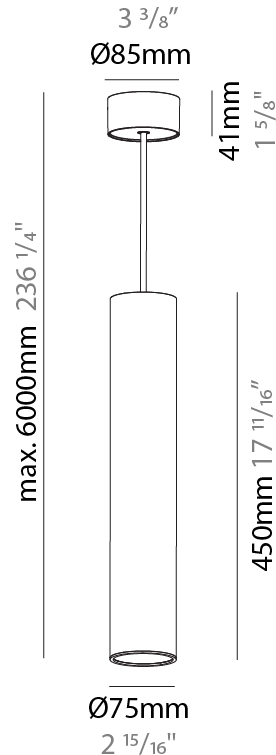

GENERAL

Series: Hangover
Subseries: Hangover Monopoint Surface Canopy
Partner: Prolicht
Division: Architectural
Installation: Suspension
Product Type: Pendant
Mounting Location: Ceiling
Light Distribution: Direct / Indirect

PHYSICAL

Shape: Cylinder
Diameter (mm): 75
Diameter (in): 2 ¹⁵/₁₆
Height (mm): 450
Height (in): 17 ¹¹/₁₆
Max. Overall Height (mm): 2450
Max. Overall Height (in): 96 ⁷/₁₆
Diffuser: Shine Ring 0-6
Fixture Finish: SSR / BKV / CWI / CRY / HAB / UFT / ITA / RUA / FTG / MYG / LOD / PUS / FRO / FUP / KIA / POP / BLS / SPG / MEY / GOH / CHC / COM / ABZ / JAG / OBR / MOS / ROR
Fixture Material: Aluminum
Cable Details: 2000mm / 6000mm Cable in White / Black / Orange / Red

ELECTRICAL

Lamp Type: LED (Zhaga Standard)
Input Wattage (W): 20.8
Total Output Wattage (W): 19
Dimming: Tri-Mode (Non-Dimming and Phase Dimming (120Vac only) and 0-10V Dimming)
Driver Included: Yes
Driver Location: External
Driver Type: Constant Current - Universal
Driver Class: Class 2
Housing: ENCP3
Input Voltage (V): 120 - 277
Constant Current (MA): 500

LED

Number of LEDs: 2
Color Temperature (°K): 2700 / 3000 / 4000
Max. Delivered Lumen (lm): 1821
CRI: >90 CRI
Efficiency (%): 86
Lamp Life (hrs): 50000

OPTICAL

Reflector°: 18 / 36 / 52

RATINGS AND CERTIFICATIONS

Certified By: Certified for North American Standards
IP rating: IP20