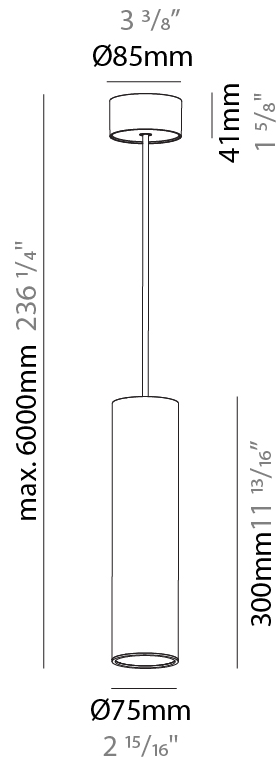

GENERAL

Series: Hangover
Subseries: Hangover Monopoint Surface Canopy
Partner: Prolicht
Division: Architectural
Installation: Suspension
Product Type: Pendant
Mounting Location: Ceiling
Light Distribution: Direct / Indirect

PHYSICAL

Shape: Cylinder
Diameter (mm): 75
Diameter (in): 2 ¹⁵/₁₆
Height (mm): 300
Height (in): 11 ¹³/₁₆
Max. Overall Height (mm): 2300
Max. Overall Height (in): 90 ⁹/₁₆
Diffuser: Shine Ring 0-6
Fixture Finish: SSR / BKV / CWI / CRY / HAB / UFT / ITA / RUA / FTG / MYG / LOD / PUS / FRO / FUP / KIA / POP / BLS / SPG / MEY / GOH / CHC / COM / ABZ / JAG / OBR / MOS / ROR
Fixture Material: Aluminum
Cable Details: 2000mm / 6000mm Cable in White / Black / Orange / Red

ELECTRICAL

Lamp Type: LED (Zhaga Standard)
Input Wattage (W): 20.8
Total Output Wattage (W): 19
Dimming: Tri-Mode (Non-Dimming and Phase Dimming (120Vac only) and 0-10V Dimming)
Driver Included: Yes
Driver Location: External
Driver Type: Constant Current - Universal
Driver Class: Class 2
Housing: ENCP3
Input Voltage (V): 120 - 277
Constant Current (MA): 500

LED

Number of LEDs: 2
Color Temperature (°K): 2700 / 3000 / 4000
Max. Delivered Lumen (lm): 1821
CRI: >90 CRI
Efficiency (%): 86
Lamp Life (hrs): 50000

OPTICAL

Reflector: 18 / 36 / 52

RATINGS AND CERTIFICATIONS

Certified By: Certified for North American Standards
IP rating: IP20