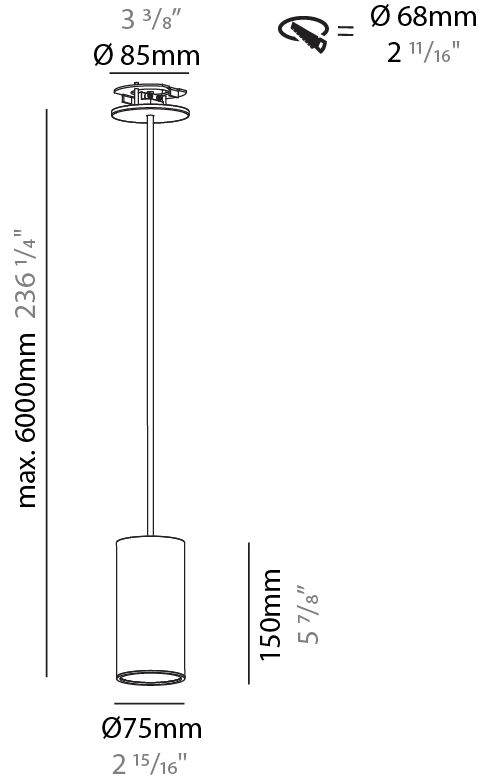

GENERAL

Series: Hangover
Subseries: Hangover Monopoint Recessed Canopy
Partner: Prolicht
Division: Architectural
Installation: Suspension
Product Type: Pendant
Mounting Location: Ceiling
Light Distribution: Direct

PHYSICAL

Shape: Cylinder
Diameter (mm): 75
Diameter (in): 2 15/16
Height (mm): 150
Height (in): 5 7/8
Max. Overall Height (mm): 2150
Max. Overall Height (in): 84 5/8
Diffuser: Shine Ring 0-6
Fixture Finish: SSR / BKV / CWI / CRY / HAB / UFT / ITA / RUA / FTG / MYG / LOD / PUS / FRO / FUP / KIA / POP / BLS / SPG / MEY / GOH / CHC / COM / ABZ / JAG / OBR / MOS / ROR
Fixture Material: Aluminum
Cable Details: 2000mm / 4000mm Cable in White / Black / Orange / Red
Cut-out Measurements: 68mm / 2 11/16"

ELECTRICAL

Lamp Type: LED (Zhaga Standard)
Input Wattage (W): 10.9
Total Output Wattage (W): 9
Dimming: Tri-Mode (Non-Dimming and Phase Dimming (120Vac only) and 0-10V Dimming)
Driver Included: Yes
Driver Location: External
Driver Type: Constant Current - Universal
Driver Class: Class 2
Housing: ENCP3 w/Quick Connect
Input Voltage (V): 120 - 277
Constant Current (MA): 500

LED

Number of LEDs: 1
Color Temperature (°K): 2700 / 3000 / 4000
Max. Delivered Lumen (lm): 923
CRI: >90 CRI
Lamp Life (hrs): 50000
Upon Request: ***3500K available in minimum quantities (larger quantities upon request)

OPTICAL

Reflector: 18 / 36 / 52

RATINGS AND CERTIFICATIONS

Certified By: Certified for North American Standards
IP rating: IP20