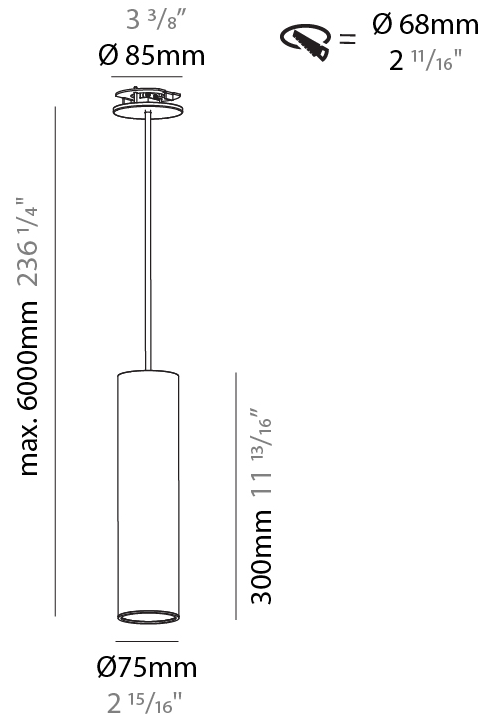

GENERAL

Series: Hangover
Subseries: Hangover Monopoint Recessed Canopy
Partner: Prolicht
Division: Architectural
Installation: Suspension
Product Type: Pendant
Mounting Location: Ceiling
Light Distribution: Direct

PHYSICAL

Shape: Cylinder
Diameter (mm): 75
Diameter (in): 2 ¹⁵/₁₆
Height (mm): 300
Height (in): 11 ¹³/₁₆
Max. Overall Height (mm): 2300
Max. Overall Height (in): 90 ⁹/₁₆
Diffuser: Shine Ring 0-6
Fixture Finish: SSR / BKV / CWI / CRY / HAB / UFT / ITA / RUA / FTG / MYG / LOD / PUS / FRO / FUP / KIA / POP / BLS / SPG / MEY / GOH / CHC / COM / ABZ / JAG / OBR / MOS / ROR
Fixture Material: Aluminum
Cable Details: 2000mm / 4000mm Cable in White / Black / Orange / Red
Cut-out Measurements: 68mm / 2 11/16"

ELECTRICAL

Lamp Type: LED (Zhaga Standard)
Input Wattage (W): 10.9
Total Output Wattage (W): 9
Dimming: Tri-Mode (Non-Dimming and Phase Dimming (120Vac only) and 0-10V Dimming)
Driver Included: Yes
Driver Location: External
Driver Type: Constant Current - Universal
Driver Class: Class 2
Housing: ENCP3 w/Quick Connect
Input Voltage (V): 120 - 277
Constant Current (MA): 500

LED

Number of LEDs: 1
Color Temperature (°K): 2700 / 3000 / 4000
Max. Delivered Lumen (lm): 923
CRI: >90 CRI
Lamp Life (hrs): 50000
Upon Request: ***3500K available in minimum quantities (larger quantities upon request)

OPTICAL

Reflector: 18 / 36 / 52

RATINGS AND CERTIFICATIONS

Certified By: Certified for North American Standards
IP rating: IP20