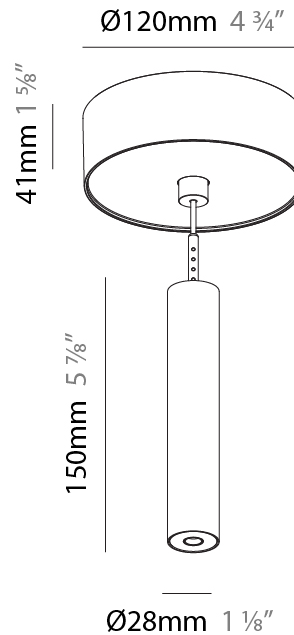

GENERAL

Series: Hangover
Subseries: Hangover Plug Monopoint Surface Canopy
Partner: Prolicht
Division: Architectural
Installation: Suspension
Product Type: Pendant
Mounting Location: Ceiling
Light Distribution: Direct

PHYSICAL

Shape: Cylinder
Diameter (mm): 28
Diameter (in): 1 1/8
Height (mm): 150
Height (in): 5 7/8
Max. Overall Height (mm): 2150
Max. Overall Height (in): 84 3/8
Weight (kg): 0.422
Weight (lbs): 0.93
Fixture Finish: SSR / BKV / CWI / CRY / HAB / UFT / ITA / RUA / FTG / MYG / LOD / PUS / FRO / FUP / KIA / POP / BLS / SPG / MEY / GOH / CHC / COM / ABZ / JAG / OBR / MOS / ROR
Fixture Material: Aluminum
Cable Details: 2000mm or 4000mm Black Cable

ELECTRICAL

Lamp Type: LED (Zhaga Standard)
Input Wattage (W): 6.6
Total Output Wattage (W): 6
Dimming: Tri-Mode (Non-Dimming and Phase Dimming (120Vac only) and 0-10V Dimming)
Driver Included: Yes
Driver Location: External
Driver Type: Constant Current - Universal
Driver Class: Class 2
Housing: ENCP3 w/Quick Connect
Input Voltage (V): 120 - 277
Constant Current (MA): 500

LED

Number of LEDs: 1
Color Temperature (°K): 2700 / 3000 / 4000
Max. Delivered Lumen (lm): 330 / 360 / 380
CRI: >90 CRI
Efficiency (%): 86
Lamp Life (hrs): 50000
Upon Request: ***3500K available in minimum quantities (larger quantities upon request)

OPTICAL

Optic°: 24 / 32 / 34 / 55 / 58

RATINGS AND CERTIFICATIONS

Certified By: Certified for North American Standards
IP rating: IP20