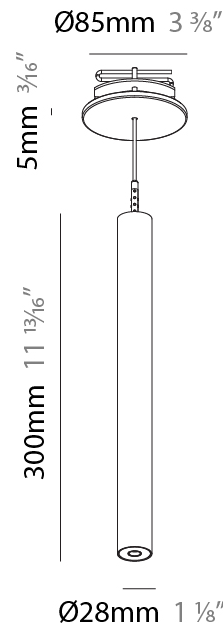

ELECTRICAL

Lamp Type: LED (Zhaga Standard)
Input Wattage (W): 6.6
Total Output Wattage (W): 6
Dimming: Tri-Mode (Non-Dimming and Phase Dimming (120Vac only) and 0-10V Dimming)
Driver Included: Yes
Driver Location: External
Driver Type: Constant Current - Universal
Driver Class: Class 2
Housing: ENCP3 w/Quick Connect
Input Voltage (V): 120 - 277
Constant Current (MA): 500

LED

Number of LEDs: 1
Color Temperature (°K): 2700 / 3000 / 4000
Max. Delivered Lumen (lm): 330 / 360 / 380
CRI: >90 CRI
Lamp Life (hrs): 50000
Upon Request: ***3500K available in minimum quantities (larger quantities upon request)

OPTICAL

Optic°: 24 / 32 / 34 / 55 / 58

RATINGS AND CERTIFICATIONS

Certified By: Certified for North American Standards
IP rating: IP20

Zaneen Group Inc. © 2026, T 1800-388-3382, F 416-247-9319, www.zaneen.com

Available for International specifications by adding 'INT' at the end of the existing Model #. For assistance on 'custom' specifications, contact zteam@zaneen.com. In a constant effort to supply the best product, we reserve the right to change specifications or materials without notice. The most recent specification sheets are found at zaneen.com

PROJECT
TYPE
SPECIFIER
QUANTITY
DATE