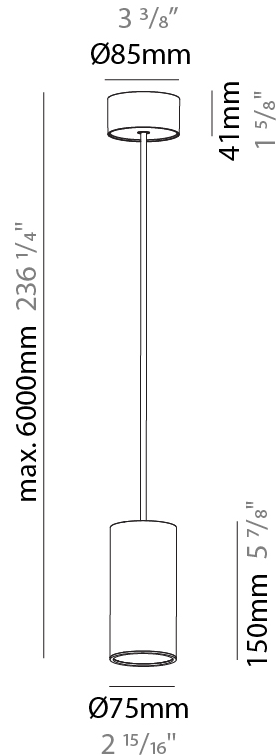

GENERAL

Series: Hangover
Subseries: Hangover Monopoint Surface Canopy
Partner: Prolicht
Division: Architectural
Installation: Suspension
Product Type: Pendant
Mounting Location: Ceiling
Light Distribution: Direct / Indirect

PHYSICAL

Shape: Cylinder
Diameter (mm): 75
Diameter (in): 2 ¹⁵/₁₆
Height (mm): 150
Height (in): 5 ⁷/₈
Max. Overall Height (mm): 2150
Max. Overall Height (in): 84 ⁵/₈
Diffuser: Shine Ring 0-6
Fixture Finish: SSR / BKV / CWI / CRY / HAB / UFT / ITA / RUA / FTG / MYG / LOD / PUS / FRO / FUP / KIA / POP / BLS / SPG / MEY / GOH / CHC / COM / ABZ / JAG / OBR / MOS / ROR
Fixture Material: Aluminum
Cable Details: 2000mm / 6000mm Cable in White / Black / Orange / Red

ELECTRICAL

Lamp Type: LED (Zhaga Standard)
Input Wattage (W): 10.9
Total Output Wattage (W): 9
Dimming: Non-Dimmable
Driver Included: Yes
Driver Location: Integrated
Driver Type: Constant Current
Driver Class: Class 2
Housing: ENCP3
Input Voltage (V): 120
Constant Current (MA): 500
Upon Request: Remote: 0-10Vdc dimming / Phase dimming 120Vac

LED

Number of LEDs: 2
Color Temperature (°K): 2700 / 3000 / 4000
Max. Delivered Lumen (lm): 911
CRI: >90 CRI
Efficiency (%): 86
Lamp Life (hrs): 50000

OPTICAL

Reflector: 18 / 36 / 52

RATINGS AND CERTIFICATIONS

Certified By: Certified for North American Standards
IP rating: IP20