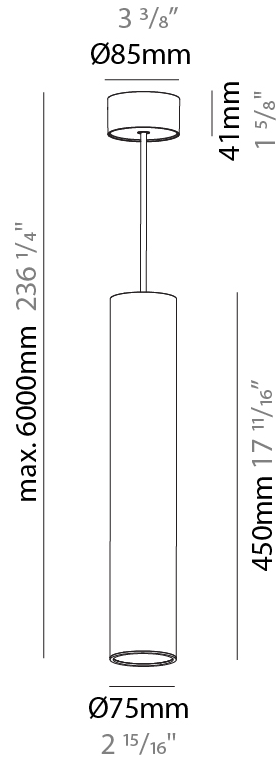

GENERAL

Series: Hangover
Subseries: Hangover Monopoint Surface Canopy
Partner: Prolicht
Division: Architectural
Installation: Suspension
Product Type: Pendant
Mounting Location: Ceiling
Light Distribution: Direct / Indirect

PHYSICAL

Shape: Cylinder
Diameter (mm): 75
Diameter (in): 2 ¹⁵/₁₆
Height (mm): 450
Height (in): 17 ¹¹/₁₆
Max. Overall Height (mm): 2450
Max. Overall Height (in): 96 ⁷/₁₆
Diffuser: Shine Ring 0-6
Fixture Finish: SSR / BKV / CWI / CRY / HAB / UFT / ITA / RUA / FTG / MYG / LOD / PUS / FRO / FUP / KIA / POP / BLS / SPG / MEY / GOH / CHC / COM / ABZ / JAG / OBR / MOS / ROR
Fixture Material: Aluminum
Cable Details: 2000mm / 6000mm Cable in White / Black / Orange / Red

ELECTRICAL

Lamp Type: LED (Zhaga Standard)
Input Wattage (W): 20.8
Total Output Wattage (W): 19
Dimming: Tri-Mode (Non-Dimming and Phase Dimming (120Vac only) and 0-10V Dimming)
Driver Included: Yes
Driver Location: External
Driver Type: Constant Current - Universal
Driver Class: Class 2
Housing: ENCP3
Input Voltage (V): 120 - 277
Constant Current (MA): 500

LED

Number of LEDs: 2
Color Temperature (°K): 2700 / 3000 / 4000
Max. Delivered Lumen (lm): 1821
CRI: >90 CRI
Efficiency (%): 86
Lamp Life (hrs): 50000

OPTICAL

Reflector°: 18 / 36 / 52

RATINGS AND CERTIFICATIONS

Certified By: Certified for North American Standards
IP rating: IP20