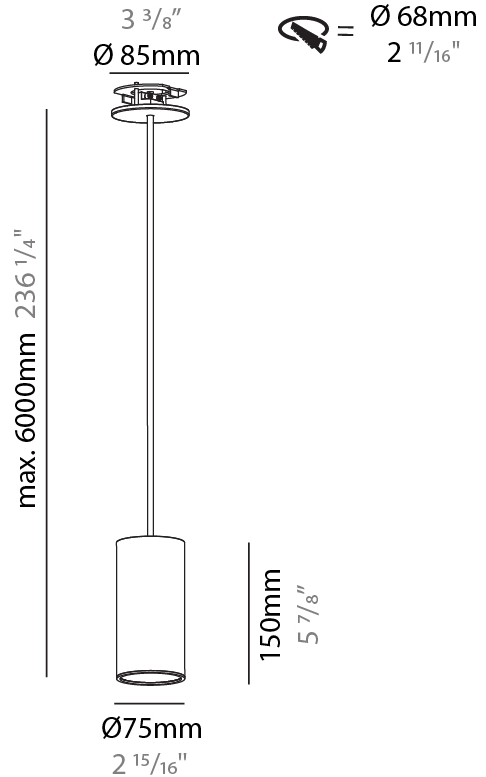

Series: Hangover
Subseries: Hangover Monopoint Recessed Canopy
Partner: Prolicht
Division: Architectural
Installation: Suspension
Product Type: Pendant
Mounting Location: Ceiling
Light Distribution: Direct / Indirect

PHYSICAL

Shape: Cylinder
Diameter (mm): 75
Diameter (in): 2 15/16
Height (mm): 150
Height (in): 5 7/8
Max. Overall Height (mm): 2150
Max. Overall Height (in): 84 5/8
Diffuser: Shine Ring 0-6
Fixture Finish: SSR / BKV / CWI / CRY / HAB / UFT / ITA / RUA / FTG / MYG / LOD / PUS / FRO / FUP / KIA / POP / BLS / SPG / MEY / GOH / CHC / COM / ABZ / JAG / OBR / MOS / ROR
Fixture Material: Aluminum
Cable Details: 2000mm / 6000mm Cable in White / Black / Orange / Red
Cut-out Measurements: 68mm / 2 11/16"

ELECTRICAL

Lamp Type: LED (Zhaga Standard)
Input Wattage (W): 10.9
Total Output Wattage (W): 9
Dimming: Tri-Mode (Non-Dimming and Phase Dimming (120Vac only) and 0-10V Dimming)
Driver Included: Yes
Driver Location: External
Driver Type: Constant Current - Universal
Driver Class: Class 2
Housing: ENCP3 w/Quick Connect
Input Voltage (V): 120 - 277
Constant Current (MA): 500

LED

Number of LEDs: 1
Color Temperature (°K): 2700 / 3000 / 4000
Max. Delivered Lumen (lm): 923
CRI: >90 CRI
Lamp Life (hrs): 50000
Upon Request: ***3500K available in minimum quantities (larger quantities upon request)

OPTICAL

Reflector: 18 / 36 / 52

RATINGS AND CERTIFICATIONS

Certified By: Certified for North American Standards
IP rating: IP20