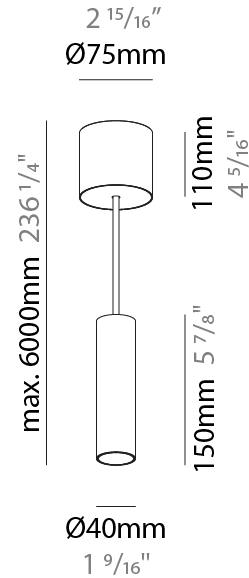

GENERAL

Series: Hangover
Subseries: Hangover Monopoint Surface Canopy
Partner: Prolicht
Division: Architectural
Installation: Suspension
Product Type: Pendant
Mounting Location: Ceiling
Light Distribution: Direct

PHYSICAL

Shape: Cylinder
Diameter (mm): 40
Diameter (in): 1 9/16
Height (mm): 150
Height (in): 5 7/8
Max. Overall Height (mm): 2150
Max. Overall Height (in): 84 5/8
Weight (kg): 0.75
Weight (lbs): 1.65
Diffuser: Shine Ring 0-6
Fixture Finish: SSR / BKV / CWI / CRY / HAB / UFT / ITA / RUA / FTG / MYG / LOD / PUS / FRO / FUP / KIA / POP / BLS / SPG / MEY / GOH / CHC / COM / ABZ / JAG / OBR / MOS / ROR
Fixture Material: Aluminum
Cable Details: 2000mm / 6000mm Cable in White / Black / Orange / Red

ELECTRICAL

Lamp Type: LED (Zhaga Standard)
Input Wattage (W): 10.9
Total Output Wattage (W): 9
Dimming: Non-Dimmable
Driver Included: Yes
Driver Location: Integrated
Driver Type: Constant Current
Driver Class: Class 2
Input Voltage (V): 120
Constant Current (MA): 500
Upon Request: Remote: 0-10Vdc dimming / Phase dimming 120Vac

LED

Number of LEDs: 1
Color Temperature (°K): 2700 / 3000 / 4000
Max. Delivered Lumen (lm): 842
CRI: >90 CRI
Lamp Life (hrs): 50000

OPTICAL

Reflector: 40 / 50

RATINGS AND CERTIFICATIONS

Certified By: Certified for North American Standards
IP rating: IP20