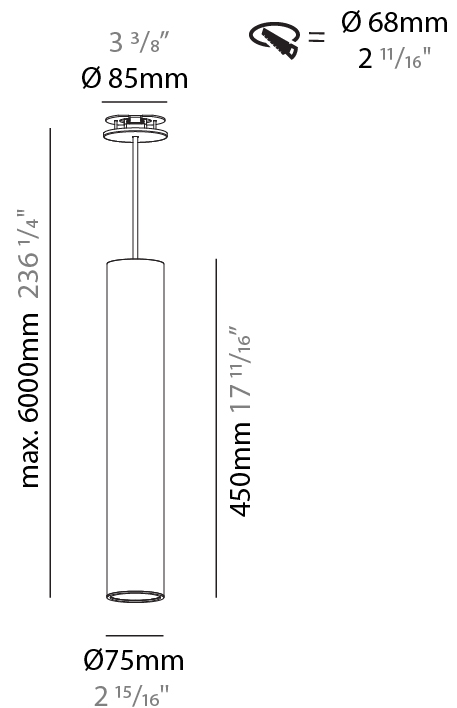

PHYSICAL

Shape: Cylinder
Diameter (mm): 75
Diameter (in): 2 ¹⁵/₁₆
Height (mm): 450
Height (in): 17 ¹¹/₁₆
Max. Overall Height (mm): 2450
Max. Overall Height (in): 96 ⁷/₁₆
Diffuser: Shine Ring 0-6
Fixture Finish: SSR / BKV / CWI / CRY / HAB / UFT / ITA / RUA / FTG / MYG / LOD / PUS / FRO / FUP / KIA / POP / BLS / SPG / MEY / GOH / CHC / COM / ABZ / JAG / OBR / MOS / ROR
Fixture Material: Aluminum
Cable Details: 2000mm / 6000mmm Cable in White / Black / Orange / Red
Cut-out Measurements: 68mm / 2 11/16"

ELECTRICAL

Lamp Type: LED (Zhaga Standard)
Input Wattage (W): 19
Total Output Wattage (W): 17.2
Dimming: Non-Dimming / Phase Dimming (120vac Only)
Driver Included: Yes
Driver Location: Integrated
Driver Type: Constant Current - Universal
Driver Class: Class 2
Input Voltage (V): 120 - 277
Constant Current (MA): 500
Upon Request: (Not included - see components) Remote: 0-10Vdc dimming

LED

Number of LEDs: 1
Color Temperature (°K): 2700 / 3000 / 4000
Max. Delivered Lumen (lm): 923
CRI: >90 CRI
Lamp Life (hrs): 50000
Upon Request: ***3500K available in minimum quantities (larger quantities upon request)

OPTICAL

Reflector: 18 / 36 / 52

RATINGS AND CERTIFICATIONS

Certified By: Certified for North American Standards
IP rating: IP20