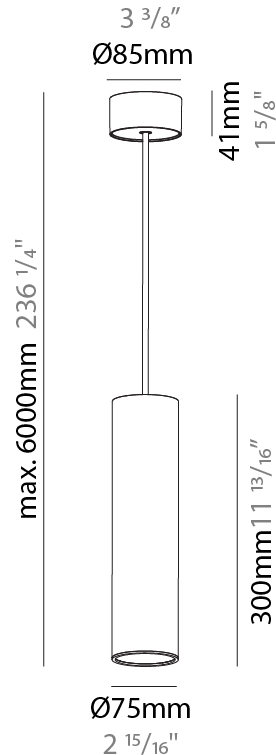

GENERAL

Series: Hangover
Subseries: Hangover Monopoint Surface Canopy
Partner: Prolicht
Division: Architectural
Installation: Suspension
Product Type: Pendant
Mounting Location: Ceiling
Light Distribution: Direct

PHYSICAL

Shape: Cylinder
Diameter (mm): 75
Diameter (in): 2 15/16
Height (mm): 300
Height (in): 11 13/16
Max. Overall Height (mm): 2300
Max. Overall Height (in): 90 9/16
Diffuser: Shine Ring 0-6
Fixture Finish: SSR / BKV / CWI / CRY / HAB / UFT / ITA / RUA / FTG / MYG / LOD / PUS / FRO / FUP / KIA / POP / BLS / SPG / MEY / GOH / CHC / COM / ABZ / JAG / OBR / MOS / ROR
Fixture Material: Aluminum
Cable Details: 2000mm / 6000mm Cable in White / Black / Orange / Red

ELECTRICAL

Lamp Type: LED (Zhaga Standard)
Input Wattage (W): 10.9
Total Output Wattage (W): 9
Dimming: Non-Dimmable
Driver Included: Yes
Driver Location: Integrated
Driver Type: Constant Current
Driver Class: Class 2
Housing: ENCP3
Input Voltage (V): 120
Constant Current (MA): 500
Upon Request: Remote: 0-10Vdc dimming / Phase dimming 120Vac

LED

Number of LEDs: 1
Color Temperature (°K): 2700 / 3000 / 4000
Max. Delivered Lumen (lm): 923
CRI: >90 CRI
Efficiency (%): 86
Lamp Life (hrs): 50000

OPTICAL

Reflector: 18 / 36 / 52

RATINGS AND CERTIFICATIONS

Certified By: Certified for North American Standards
IP rating: IP20