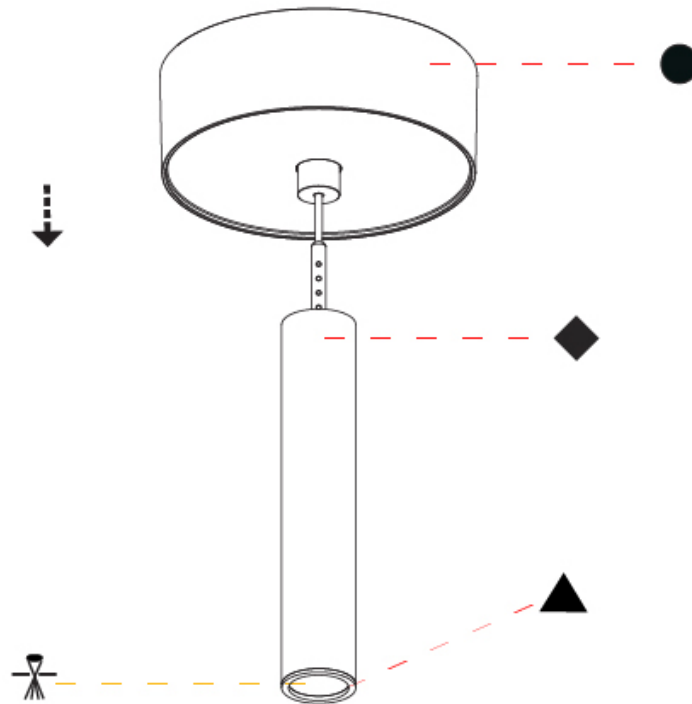

HANGOVER PLUG SHINE MONOPOINT SURFACE CANOPY SUSPENSION

A30847-

PROJECT
TYPE
SPECIFIER
QUANTITY
DATE

A