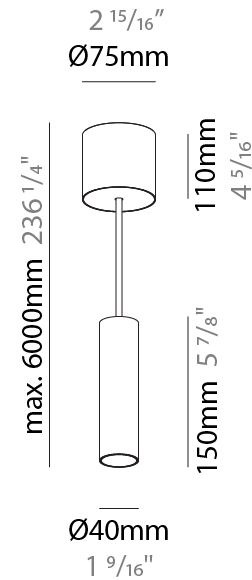

PHYSICAL

Shape: Cylinder
Diameter (mm): 40
Diameter (in): 1 9/16
Height (mm): 150
Height (in): 5 7/8
Max. Overall Height (mm): 2150
Max. Overall Height (in): 84 5/8
Min. Recessing Depth (mm): 75
Min. Recessing Depth (in): 2 15/16
Weight (kg): 0.389
Weight (lbs): 0.856
Diffuser: Shine Ring 0-6
Fixture Finish: SSR / BKV / CWI / CRY / HAB / UFT / ITA / RUA / FTG / MYG / LOD / PUS / FRO / FUP / KIA / POP / BLS / SPG / MEY / GOH / CHC / COM / ABZ / JAG / OBR / MOS / ROR
Fixture Material: Aluminum
Cable Details: 2000mm / 6000mm Cable in White / Black / Orange / Red
Cut-out Measurements: 68mm / 2 11/16"

PHYSICAL

Shape: Cylinder
Diameter (mm): 40
Diameter (in): 1 9/16
Height (mm): 150
Height (in): 5 7/8
Max. Overall Height (mm): 2150
Max. Overall Height (in): 84 5/8
Weight (kg): 0.75
Weight (lbs): 1.65
Diffuser: Shine Ring 0-6
Fixture Finish: SSR / BKV / CWI / CRY / HAB / UFT / ITA / RUA / FTG / MYG / LOD / PUS / FRO / FUP / KIA / POP / BLS / SPG / MEY / GOH / CHC / COM / ABZ / JAG / OBR / MOS / ROR
Fixture Material: Aluminum
Cable Details: 2000mm / 6000mm Cable in White / Black / Orange / Red

LED

Number of LEDs: 1
Color Temperature (°K): 2700 / 3000 / 4000
Max. Delivered Lumen (lm): 842
CRI: >90 CRI
Lamp Life (hrs): 50000

OPTICAL

Reflector: 40 / 50

RATINGS AND CERTIFICATIONS

Certified By: Certified for North American Standards
IP rating: IP20

PHYSICAL

Shape: Cylinder
 Diameter (mm): 75
 Diameter (in): 2 15/16
 Height (mm): 150
 Height (in): 5 7/8
 Max. Overall Height (mm): 2150
 Max. Overall Height (in): 84 5/8
 Diffuser: Shine Ring 0-6
 Fixture Finish: SSR / BKV / CWI / CRY / HAB / UFT / ITA / RUA / FTG / MYG / LOD / PUS / FRO / FUP / KIA / POP / BLS / SPG / MEY / GOH / CHC / COM / ABZ / JAG / OBR / MOS / ROR
 Fixture Material: Aluminum
 Cable Details: 2000mm / 4000mm Cable in White / Black / Orange / Red
 Cut-out Measurements: 68mm / 2 11/16"